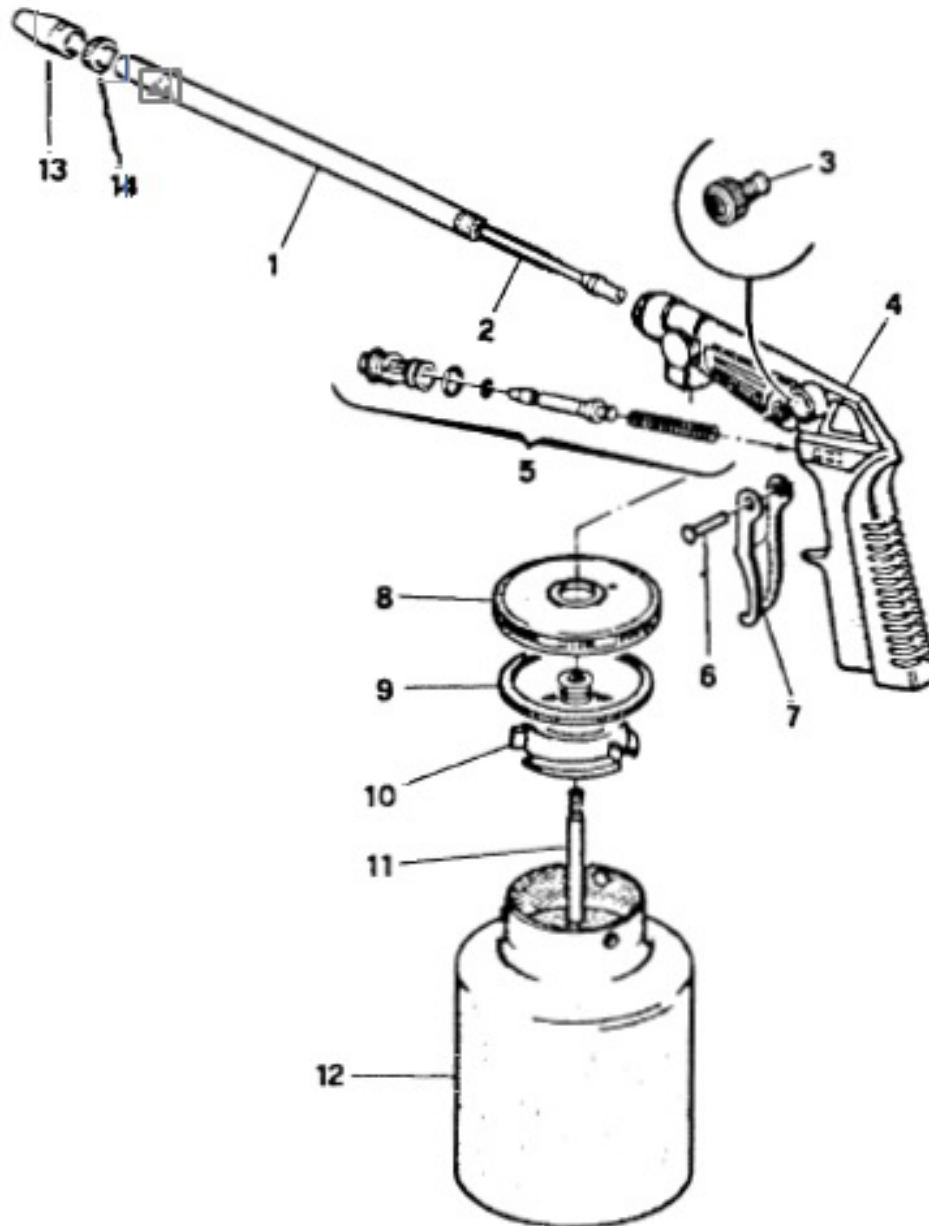

Parts Information:  
**Paraffin Spray Gun Large Inlet**  
**Model No: SA923**

Item	Part No.	Description
1	142/BT078098	TUBE EXTERNAL
2	142/BE078097	TUBE, INTERNAL
3	142/BH078139	AIR REGULATOR
4	142/BU078134	BODY
5	142/BH058042	AIR VALVE COMPLETE
6	142/BF078138	RIVET
7	142/BL058001	TRIGGER

Item	Part No.	Description
8	142/BU078137	POT LID
9	142/BB078203	GASKET, LID
10	142/BU078136	ADAPTOR, LID
11	142/BT078017	DIP TUBE
12	142/BL078019	TANK
13	142/BS078020	NOZZLE
14	142/BS078024	LOCK NUT

**NOTE:** It is our policy to continually improve products and as such we reserve the right to alter data, specifications and component parts without prior notice.