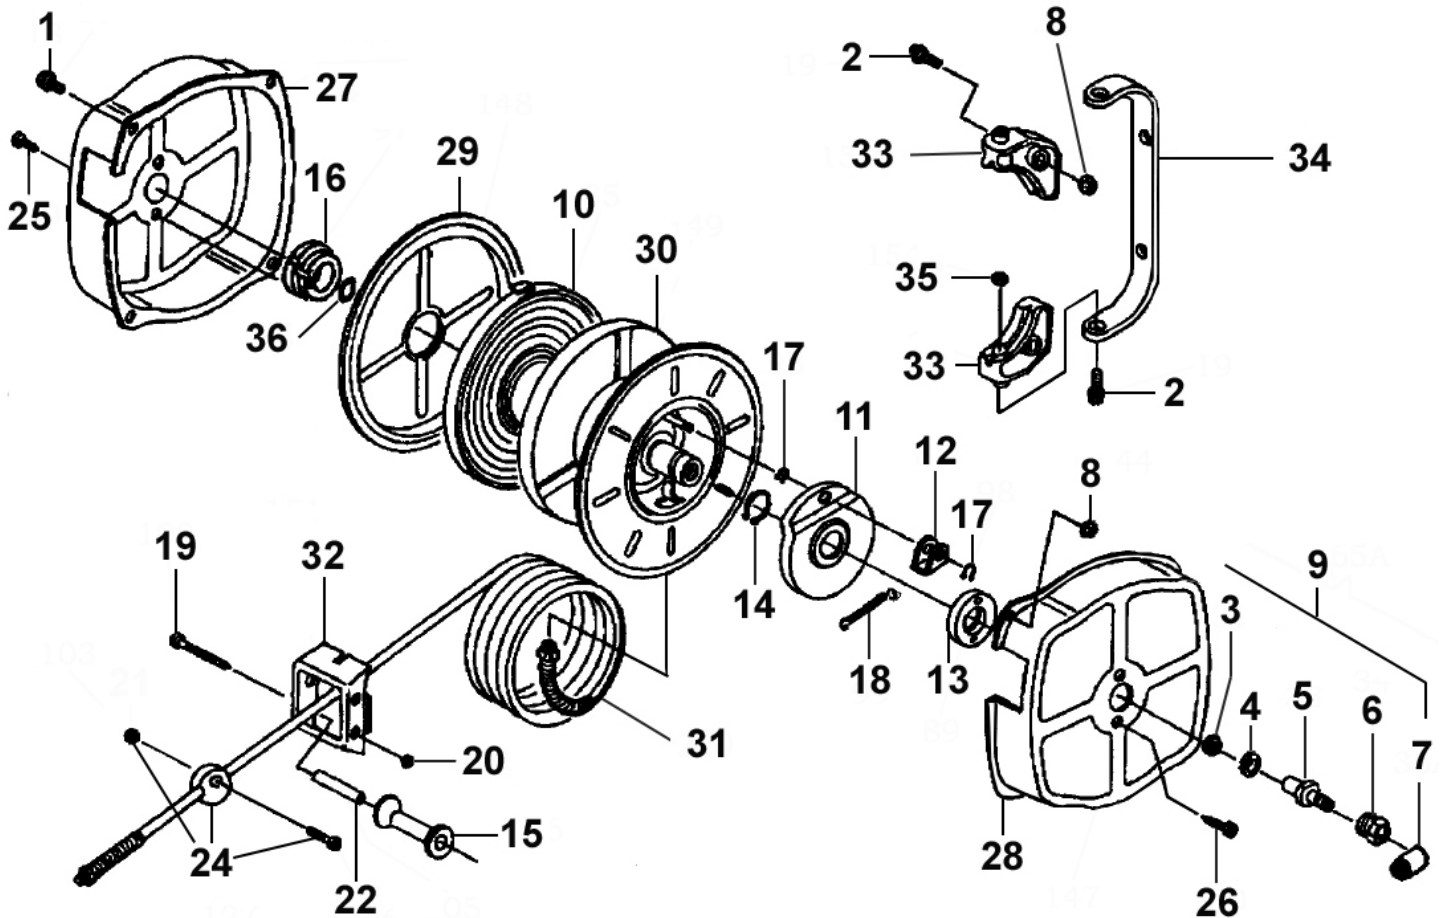

Parts Information:  
**Retractable Air Hose Reel 12m Ø8mm ID  
 TPU Hose  
 Model No: SA90**

Item	Part No.	Description
1	370/018	Screw, M6 x 10
2	370/019	Screw, M6x20
3	370/031	Seal, diam. 12 pu
4	370/032	Washer, Diam. 12-24
5	370/033	Joint, Swivel, Diam. 12
6	370/034	Screw, 3/4" Diam. 17
7	370/035A	Connection, Pipe, Female, 3/8"
8	SN6.S	Steel Nut M6 Zinc din934 (Single)
9	370/065A	Swivel, Fem. 3/8" x 12 pu
10	370/085	Spring
11	370/087	Cover, Drum
12	370/088	Hook, Ratchet
13	370/089	Shaft, Diam. 32
14	370/091	Circlip, 32
15	370/096	Roller, Guide Hose
16	370/097	Shaft, Spring Linkage
17	370/098	Circlip, 8 e

Item	Part No.	Description
18	370/099	Spring For Hook
19	370/100	Screw, M5 x 70
20	SN5.S	Steel Nut M5 Zinc din934 (single)
22	370/105	Spacer For Roller
24	SA90.V2-0127	Hose stopper d.12
25	370/129	Screw, M6x16
26	370/130	Screw, M5 x 12
27	370/146	Body, Left Side
28	370/147	Body, Right Side
29	370/148	Housing, Spring
30	370/149	Drum, Winder
31	370/150	Flexible Hose, l = 12m, diam. 8-12
32	370/151	Support, Roller
33	370/152	Support, Half
34	370/153	Stand, Revolving
35	SN6.S	Steel Nut M6 Zinc din934 (Single)
36	370/166	Washer, Wave Spring