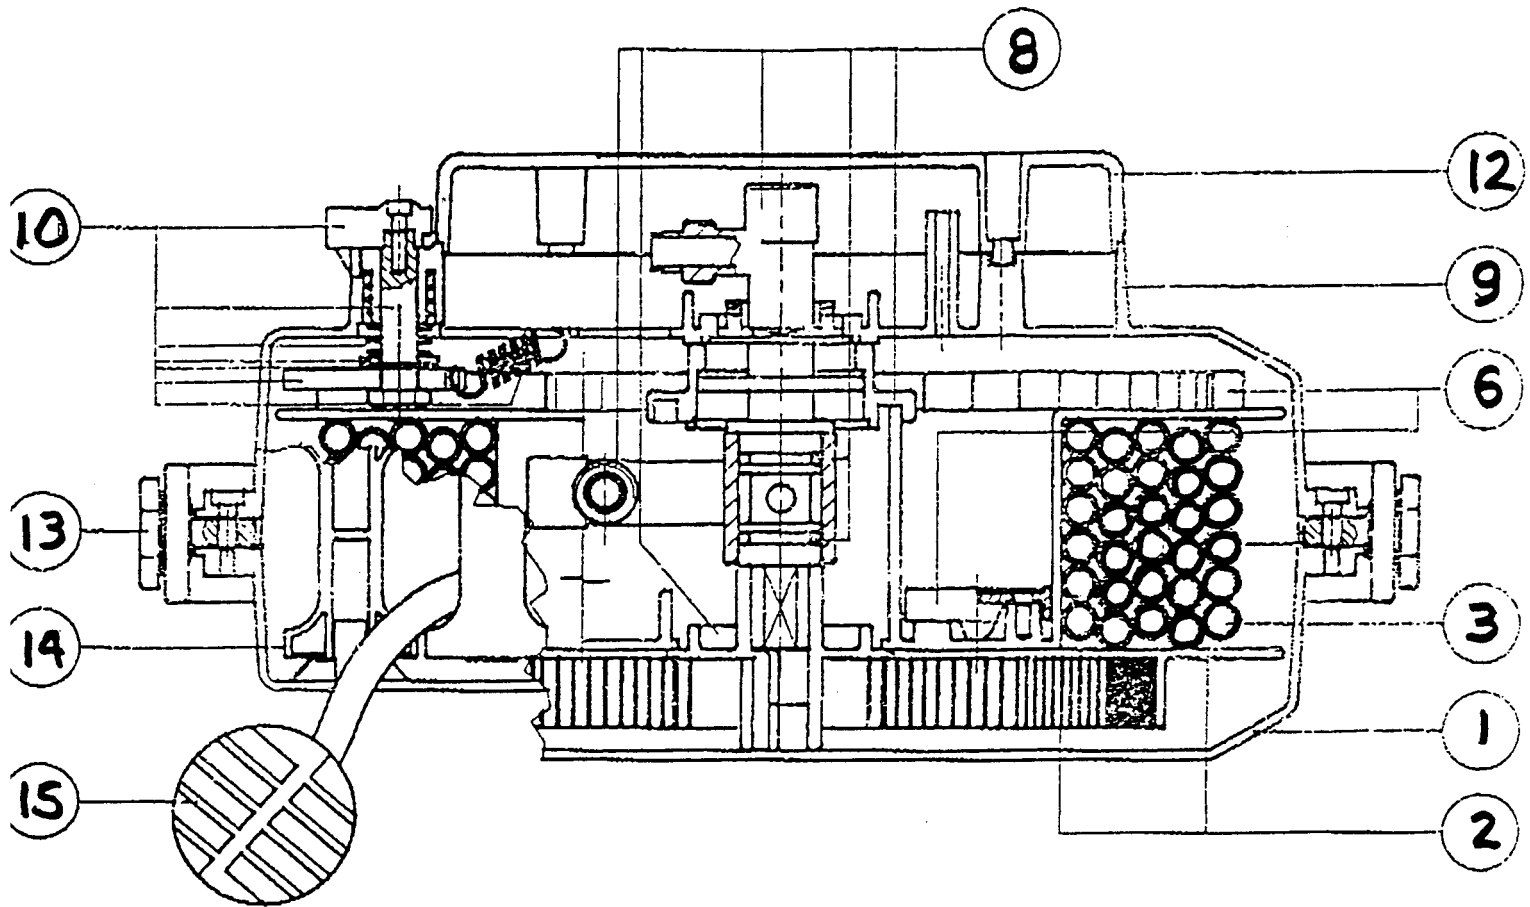

PARTS DIAGRAM FOR SA89 AIR HOSE REEL

<u>ILLST.</u>	<u>PART NUMBER</u>	<u>DESCRIPTION</u>
1	198/89-01	Left Body
2	198/89-02	Core With Spring
3	198/89-03	Air Tube
6	198/89-06	Air Core
8	198/89-08	Complete Air Pivot
9	198/89-09	Right Body
10	198/89-10	Complete Pawl
12	198/89-12	Cover
13	198/89-13	Bracket Support
14	198/89-14	Guide Rollers
15	198/89-15	Stop Ball
18	198/89-18	Bracket, Ceiling Fixing