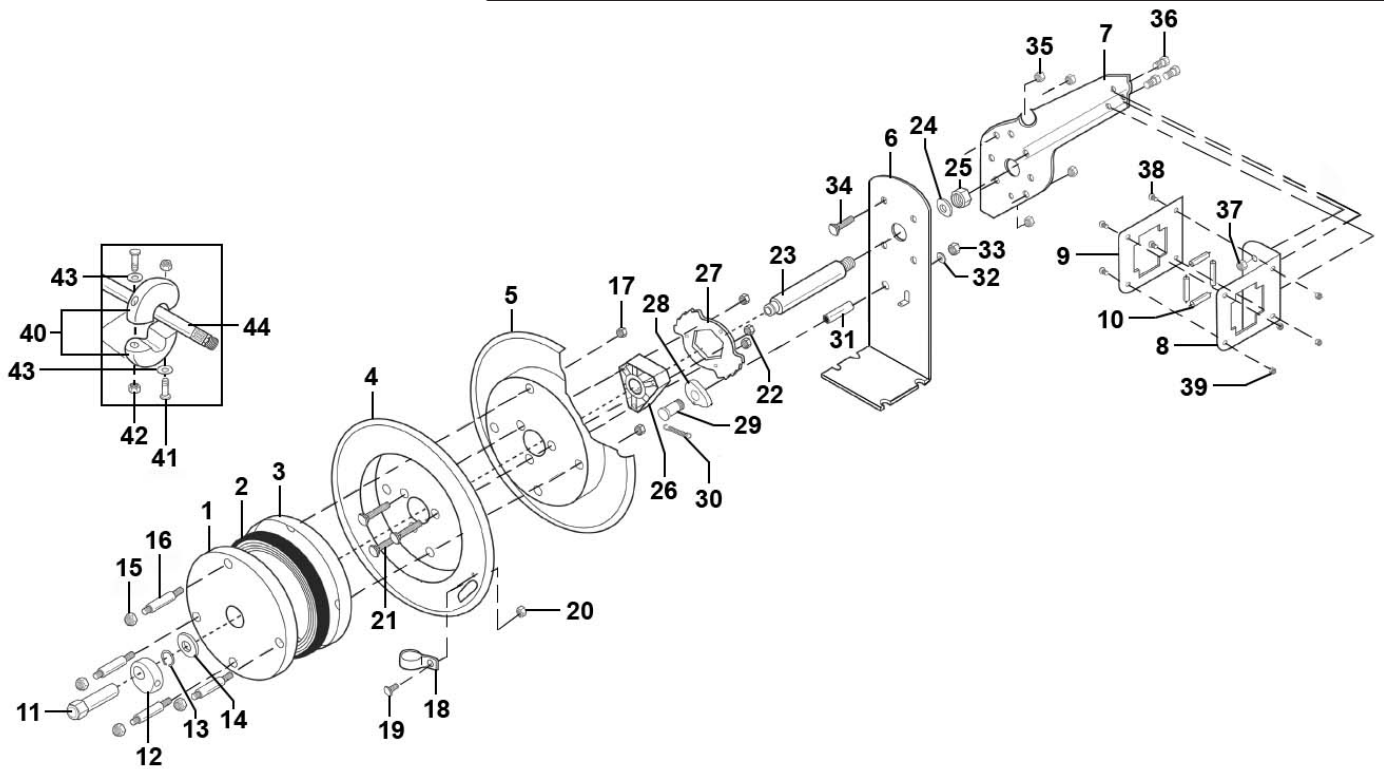

Parts Information:
Retractable Air Hose Steel Reel 20m
Ø10mm ID Rubber Hose
Model No: SA85.V3

Item	Part No.	Description
1	SA85.V3-01	Main Spring Cover - Outside
2	SA85.V3-02	Main Spring
3	SA85.V3-03	Main Spring Cover - Inside
4	SA85.V3-04	Drum (Outside)
5	SA85.V3-05	Drum (Inside)
6	SA85.V3-06	Support Leg And Base
7	SA85.V3-07	Guide Arm
8	SA85.V3-08	Hose Guide Collar
9	SA85.V3-09	Back Plate
10	SA85.V3-10	Rollers & Pins
12	SA85.V3-12	Swivel Connector (C/w Part 11)
13	MC4500.P5	External Circlip 14.5mm ID
14	SA85.V3-14	Washer
15	SA85.V3-15	Nut
16	SA85.V3-16	Double Ended Bolt
17	SA85.V3-17	Nut
18	SA85.V3-18	Hose Clamp
19	SA85.V3-19	Bolt
20	SA85.V3-20	Nut
21	SA85.V3-21	Carriage Bolt
22	SA85.V3-22	Nut
23	SA85.V3-23	Axle
24	SA85.V3-24	Washer

Item	Part No.	Description
25	SA85.V3-25	Nut
26	SA85.V3-26	Locking Gear Hub
27	SA85.V3-27	Locking Gear
28	SA85.V3-28	Locking Pawl
29	SA85.V3-29	Locking Pawl Axle
30	SA85.V3-30	Locking Pawl Spring
31	SA85.V3-31	Spacer
32	SA85.V3-32	Washer
33	SA85.V3-33	Nut
34	SA85.V3-34	Carriage Bolt
35	SA85.V3-35	Nut
36	SA85.V3-36	Bolt
37	SS816.S	Hex Head Set Screw M8 X 16 Zinc
38	MSP510.S	Machine Screw Pan Head Phillips M5 x10mm
39	NLN5.S	Nyloc Nut M5 Zinc
40	SA85.V3-40	Hose Stopper
41	MSP630.S	Bolt
42	SN6.S	Nut
43	FWM6.S	Washer
44	SA85.V3-44	Air Hose
--	SA93.12	Feed Hose - 2m x 3/8" (Not Shown)
--	SA841.V2-IH	Air Inlet Hose 3/8" BSPT (Short) (Not Shown)
--	SA85.V3-03A	Complete Spring System (Not Shown)