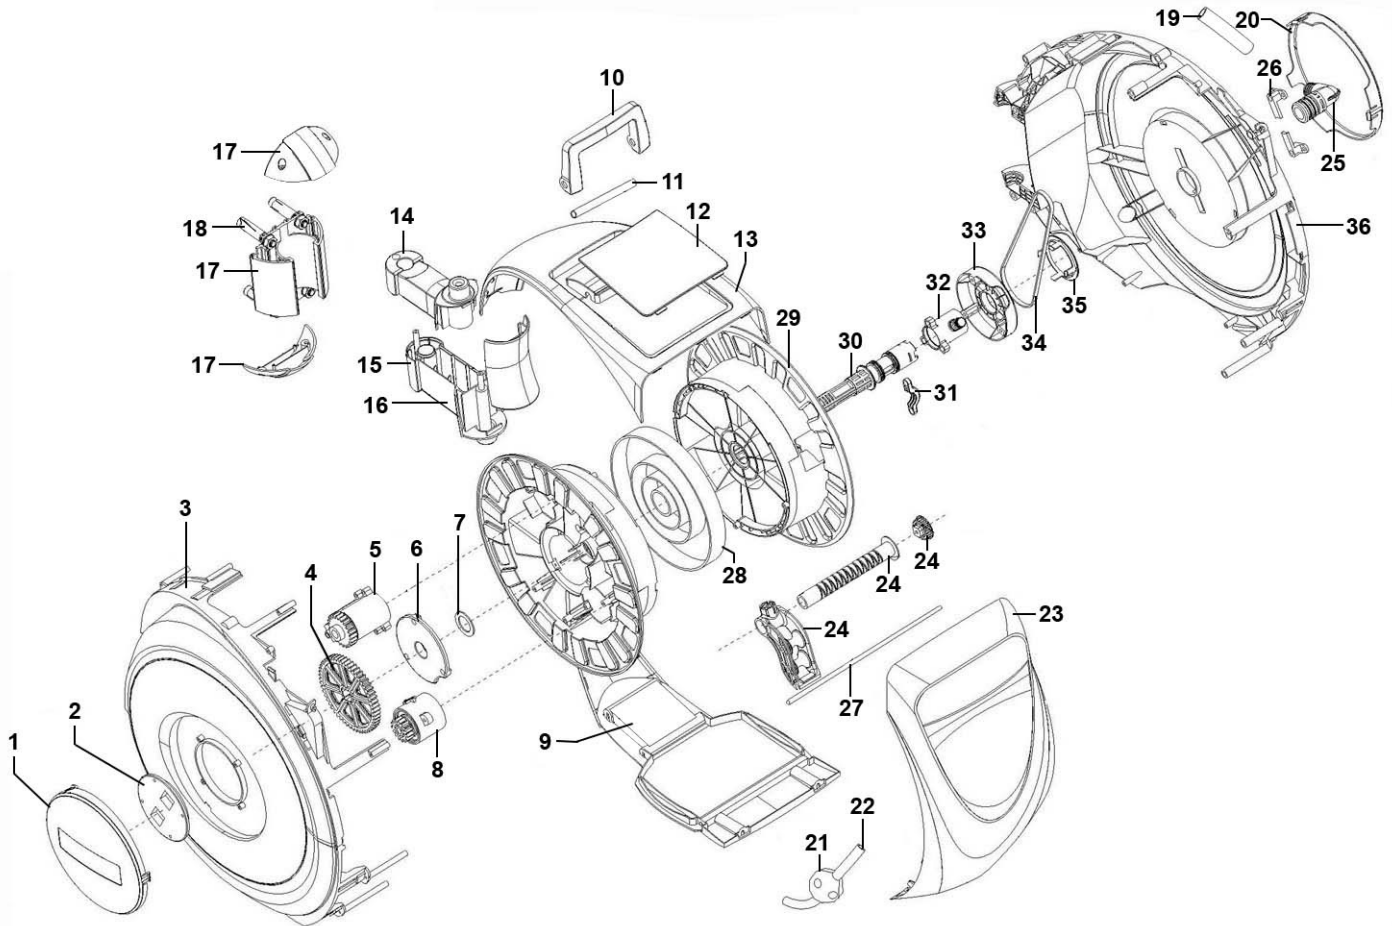

Parts Information:
Auto Rewind Control Air Hose Reel 30mtr
Ø10mm ID - Rubber Hose
Model No: SA824

Item	Part No.	Description
1	SA824.01	Side Cover (Left)
2	SA824.02	Tension Cover
3	SA824.03	Left Side Casing
4	SA824.04	Gear
5	SA824.05	Retracting Ass'y
6	SA824.06	Support Cover
7	SA824.07	Gasket
8	SA824.08	Lockable Device
9	SA824.09	Bottom Casing
10	SA824.10	Handle
11	SA824.11	Handle Shaft
12	SA824.12	Top Cover
13	SA824.13	Top Casing
14	SA824.14	Upper Swivel Cover
15	SA824.15	Lower Swivel Cover
16	SA824.16	Cover For Swivel
17	SA824.17	Wall Mount (C/w Cover)
18	SA824.18	Bolt

Item	Part No.	Description
19	SA824.19	Air Input Hose
20	SA824.20	Side Cover (Right)
21	SA824.V2-20	Stop Ball
22	SA824.22	Air Output Hose 30m (6kg)
23	SA824.23	Front Cover - Red
24	SA824.24	Racking Ass'y
25	SA824.25	Inlet Connector
26	SA824.26	Shaft Lock
27	SA824.27	Shaft For Racking Ass'y
28	SA824.28	Main Spring
29	SA824.29	Drum
30	SA824.30	Main Shaft
31	SA824.31	Clamp
32	SA824.32	Outlet Connector
33	SA824.33	Gear Wheel
34	SA824.34	Belt, Rubber Toothed
35	SA824.35	Fixed Guard
36	SA824.36	Right Side Casing