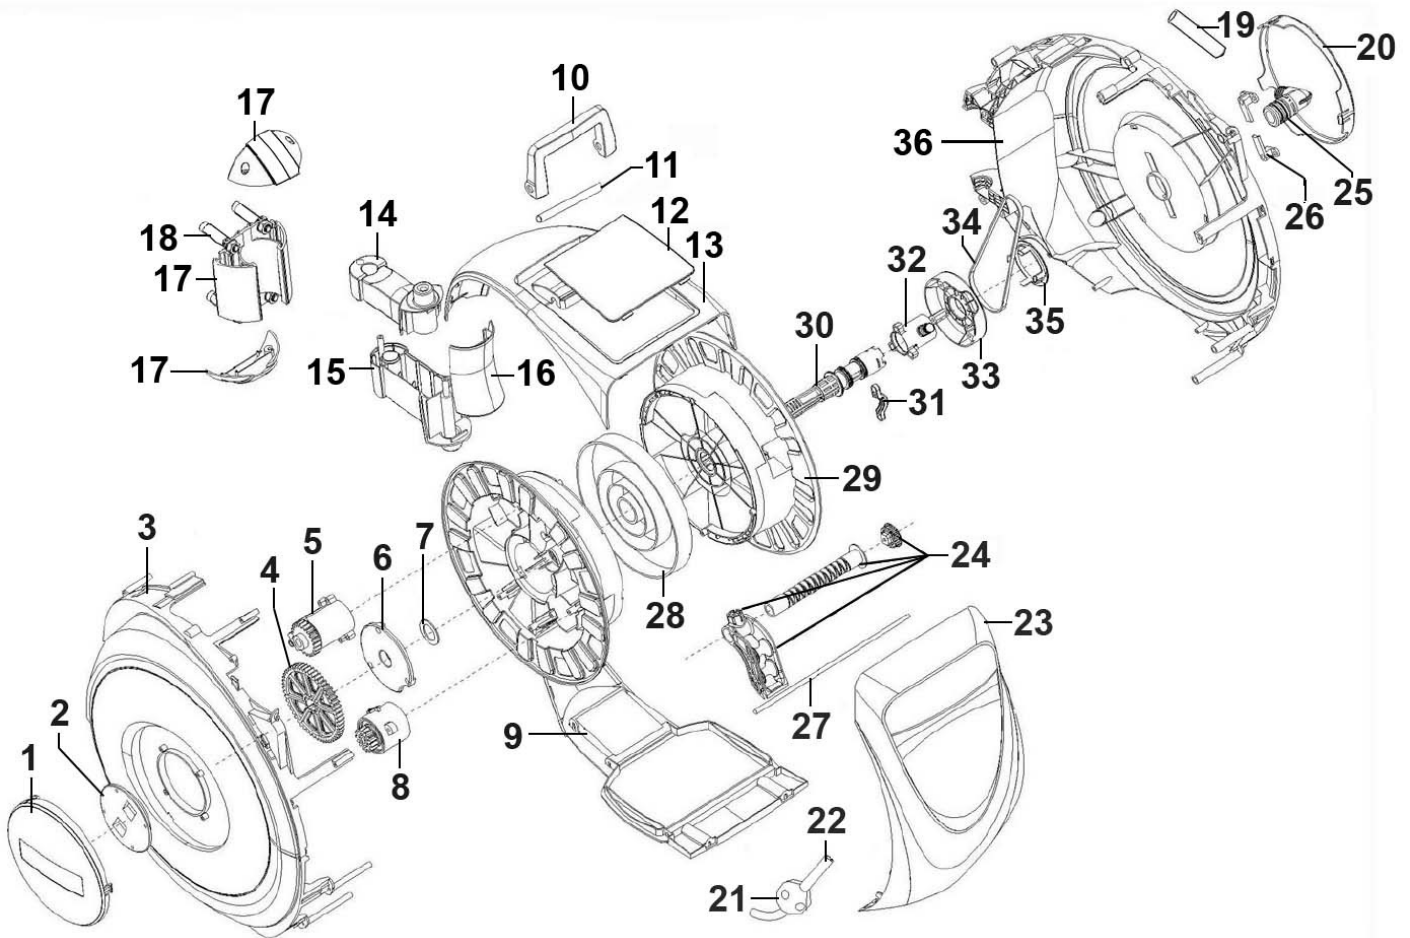

Parts Information:  
**Auto Rewind Control Air Hose Reel 15mtr**  
**Ø10mm ID - Rubber Hose**  
**Model No: SA822**

Item	Part No.	Description
1	SA822.01	Side Cover (Left)
2	SA822.02	Tension Cover
3	SA822.03	Left Side Casing
4	SA822.04	Gear
5	SA822.05	Retracting Ass'y
6	SA822.06	Support Cover
7	SA822.07	Gasket
8	SA822.08	Lockable Device
9	SA822.09	Bottom Casing
10	SA822.10	Handle
11	SA822.11	Handle Shaft
12	SA822.12	Top Cover
13	SA822.13	Top Casing
14	SA822.14	Upper Swivel Cover
15	SA822.15	Lower Swivel Cover
16	SA822.16	Cover For Swivel
17	SA822.17	Wall Mount (C/w Covers)
18	SA822.18	Bolt

Item	Part No.	Description
19	SA822.19	Air Input Hose
20	SA822.20	Side Cover (Right)
21	SA822.21	Stop Ball
22	SA822.22	Air Output Hose 15m (3kg)
23	SA822.23	Front Cover
24	SA822.24	Racking Ass'y
25	SA822.25	Inlet Connector
26	SA823.26	Shaft Lock
27	SA822.27	Shaft For Racking Ass'y
28	SA822.28	Main Spring
29	SA822.29	Drum
30	SA822.30	Main Shaft
31	SA822.31	Clamp
32	SA822.32	Outlet Connector
33	SA822.33	Gear Wheel
34	SA822.34	Belt, Rubber Toothed
35	SA822.35	Fixed Guard
36	SA822.36	Right Side Casing