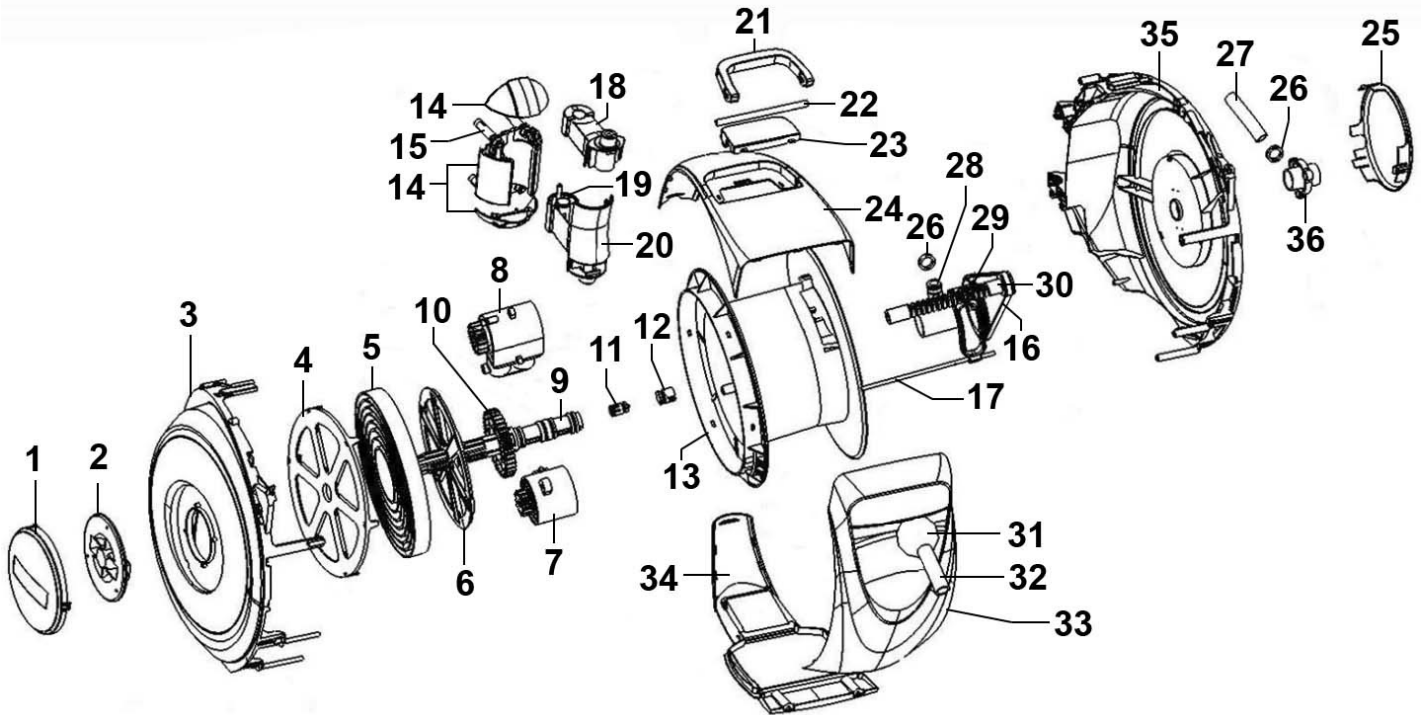

Parts Information:  
**Auto Rewind Control Air Hose Reel 10mtr**  
**Ø10mm ID - Rubber Hose**  
**Model No: SA821**

Item	Part No.	Description
1	SA821.01	Side Cover (Left)
2	SA821.02	Tension Cover
3	SA821.03	Left Side Casing
4	SA821.04	Spring Outer Cover
5	SA821.05	Main Spring
6	SA821.06	Spring Inner Cover
7	SA821.07	Lockable Device
8	SA821.08	Retracting Ass'y
9	SA821.09	Main Shaft
10	SA821.10	Gear (Big)
11	SA821.11	Small Shaft (A)
12	SA821.12	Small Shaft (B)
13	SA821.13	Drum
14	SA821.14	Wall Mount (C/w Cover)
15	SA821.15	Screw & Plug Set
16	SA821.16	Belt, Rubber Toothed
17	SA821.17	Shaft for racking ass'y
18	SA821.18	Upper Swivel Cover
19	SA821.19	Lower Swivel Cover

Item	Part No.	Description
20	SA821.20	Cover For Swivel
21	SA821.21	Handle
22	SA821.22	Handle Shaft
23	SA821.23	Top Cover
24	SA821.24	Top Casing
25	SA821.25	Side Cover (Right)
26	SA821.26	Ring
27	SA821.27	Air Input Hose
28	SA821.28	Connector
29	SA821.29	Gear (Big)
30	SA821.30	Racking Ass'y
31	SA821.31	Stop Ball
32	SA821.32	Air Output Hose 10m (2kg)
33	SA821.33	Front Cover
34	SA821.34	Bottom Casing
35	SA821.35	Right Side Casing
36	SA821.36	Inlet Connector
--	SA821.37	O-ring, (Ex: 22.80 In: 17.46 Cs: 2.62) (Not Shown)