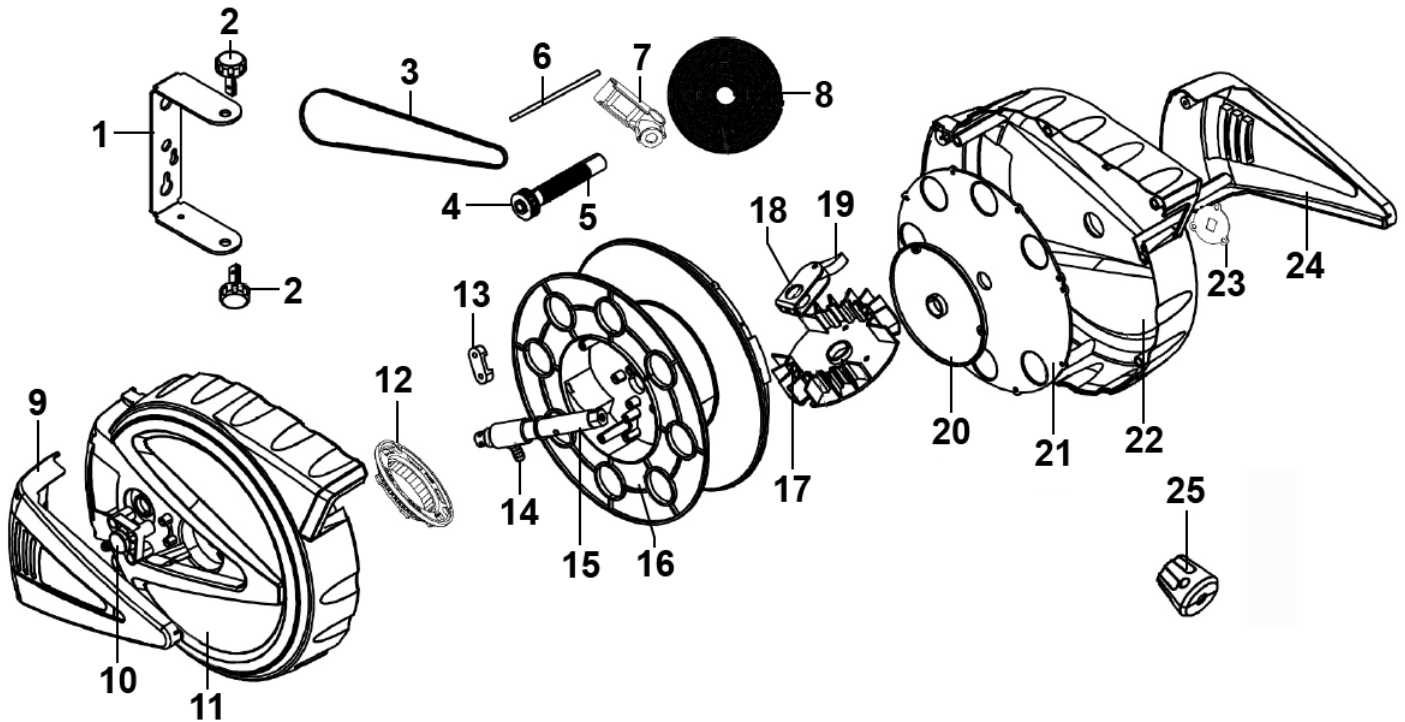

Parts Information:
Retractable Air Hose Reel 12m Ø6.5mm ID
- PU Hose
Model No: SA812.V3

Item	Part No.	Description
1	SA814.V2-01	Wall Bracket
2	SA814.V2-02	Wall Bracket Pin
3	SA814.V2-03	Belt
4	SA814.V2-04	Small Gear
5	SA814.V2-05	Shaft
6	SA814.V2-06	Axle
7	SA813.V2-07	Rack Ass'y
8	SA814.V2-08	Spring
9	SA814.V2-09	Left Hand Case Cover
10	SA814.V2-10	Inlet Hose Connector
11	SA814.V2-11	Left Hand Case
12	SA814.V2-12	Gear Plate Ass'y
13	SA814.V2-13	Clip
14	SA814.V2-14	Inner Hose Connector

Item	Part No.	Description
15	SA813.V3-15	Main Shaft
16	SA814.V2-16	Drum
17	SA812.V3-17	Ratchet
18	SA814.V2-18	Ratchet Bracket
19	SA814.V2-19	Ratchet Pawl
20	SA814.V2-20	Spring Inner Cover
21	SA814.V2-21	Spring Outer Cover
22	SA814.V2-22	Right Hand Case
23	SA814.V2-23	Tension Cover
24	SA814.V2-24	Right Hand Cover
25	SA814.V2-25	Stop Ball
--	SA812.V2-H	Hose 12mtr (Not Shown)
--	SA812.V2-H2	Air Inlet Hose 10mm x 1000mm (1 metre) (Not Shown)