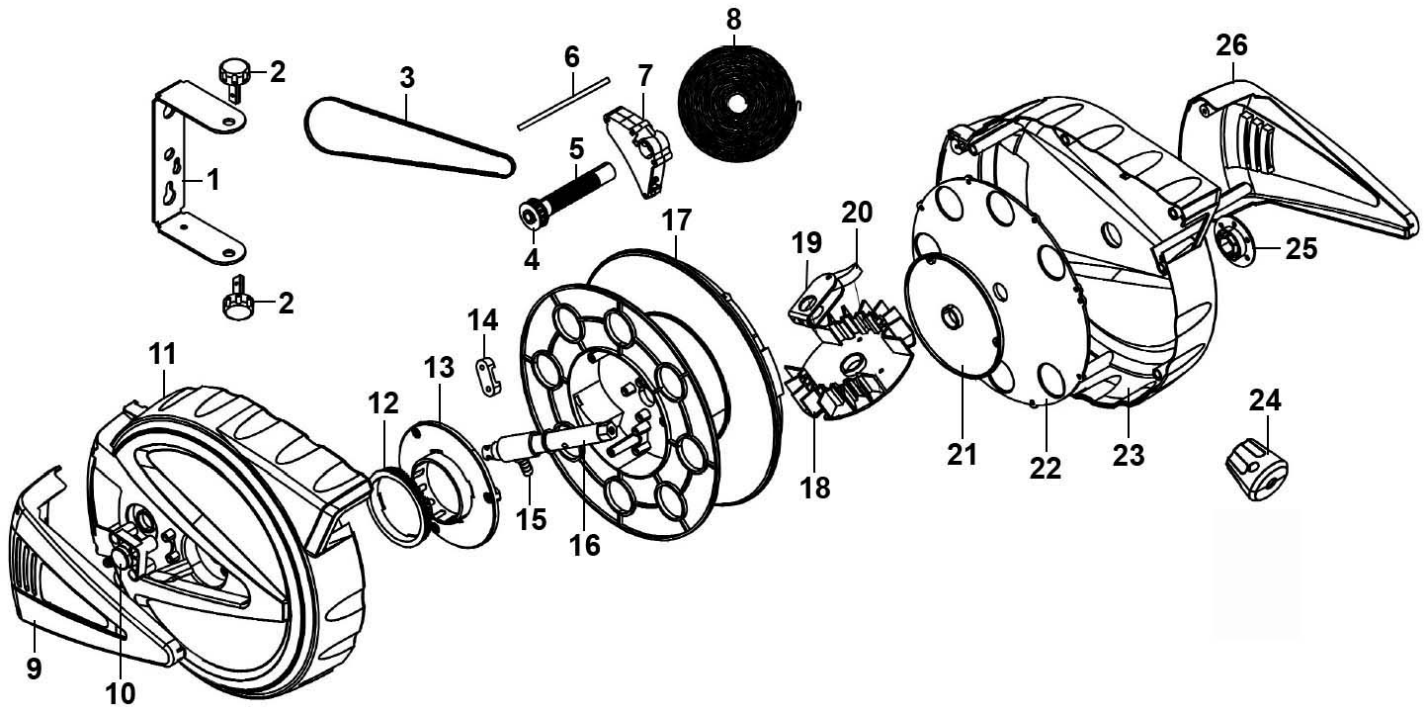

Parts Information:  
**Retractable Air Hose Reel 12mtr Ø6.5mm  
 ID PU Hose  
 Model No: SA812.V2**

Item	Part No.	Description
1	SA814.V2-01	Wall Bracket
2	SA814.V2-02	Wall Bracket Pin
3	SA814.V2-03	Belt
4	SA814.V2-04	Small Gear
5	SA814.V2-05	Shaft
6	SA814.V2-06	Axle
7	SA812.V2-07	Rack Ass'y
8	SA814.V2-08	Spring
9	SA814.V2-09	Left Hand Case Cover
10	SA814.V2-10	Inlet Hose Connector
11	SA814.V2-11	Left Hand Case
12	SA812.V2-12	Gear
13	SA812.V2-13	Gear Return Plate
14	SA814.V2-13	Clip
15	SA814.V2-14	Inner Hose Connector
16	SA812.V2-16	Main Shaft

Item	Part No.	Description
17	SA814.V2-16	Drum
18	SA814.V2-17	Ratchet
19	SA814.V2-18	Ratchet Bracket
20	SA814.V2-19	Ratchet Pawl
21	SA814.V2-20	Spring Inner Cover
22	SA814.V2-21	Spring Outer Cover
23	SA814.V2-22	Right Hand Case
24	SA814.V2-25	Stop Ball
25	SA814.V2-23	Tension Cover
26	SA814.V2-24	Right Hand Cover
--	SA812.V2-H	Hose 12mtr (Not Shown)
--	SA812.V2-HCF	Hose Connector Female (Not Shown)
--	SA812.V2-HC2	Hose Clamp (x 2 In Pack) (Not Shown)
--	SA812.V2-H2	Air Inlet Hose 10mm x 1000mm (1 Metre) (Not Shown)
--	SA812.V2-HC	Hose Connector Male (Not Shown)