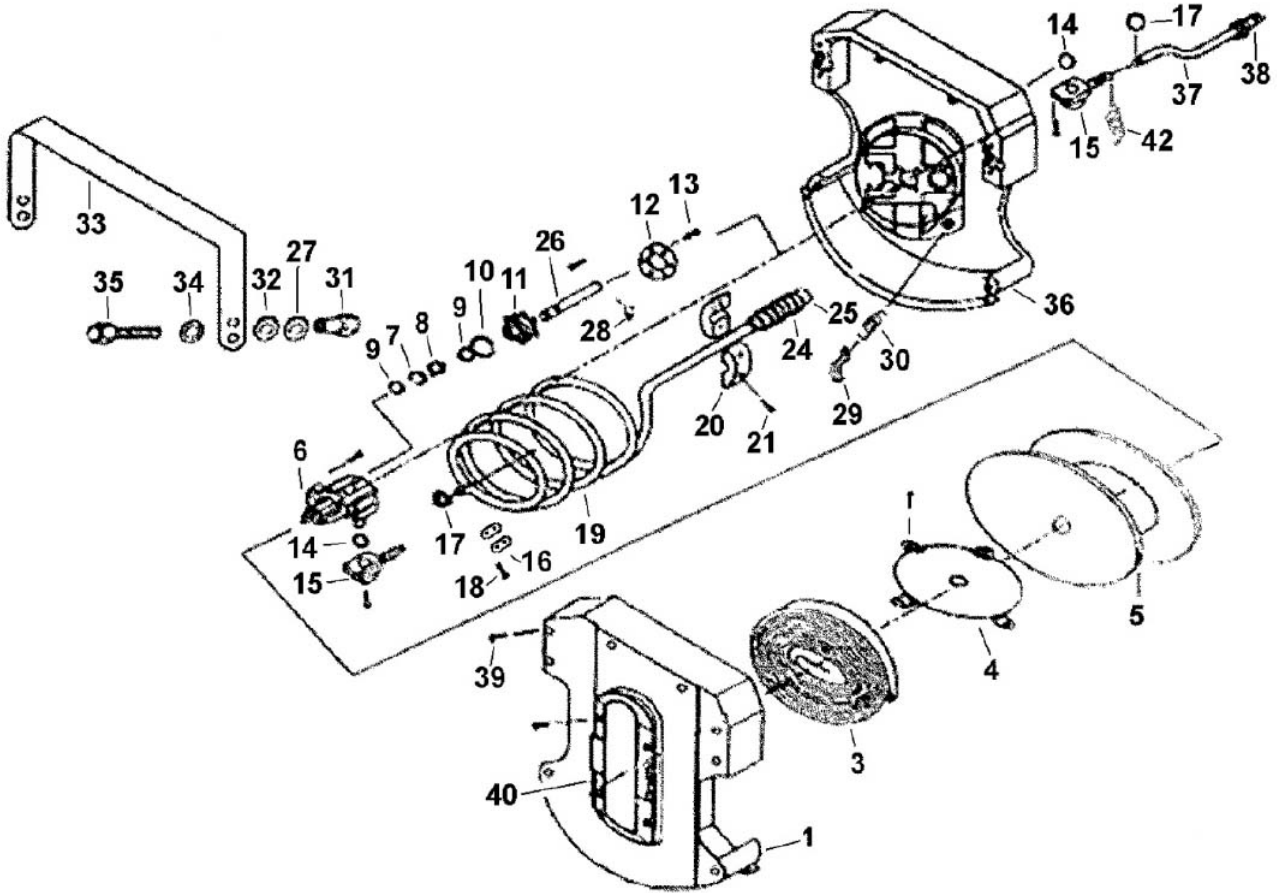

Parts Information:  
**Retractable Air Hose Reel 10mtr Ø6mm ID**  
**Polyurethane Hose**  
**Model No: SA812**

Item	Part No.	Description
1	SA810.01	Left Cover
3	SA810.03	Spring
4	SA810.04	Spring Cover
5	SA810.05	Seat
6	SA810.06	Axle
7	SA810.07	Spacer
8	SA810.08	Collar
9	SA810.09	O-Ring
10	SA810.10	O-Ring (Ex: 28.28 In: 23.74 Cs: 2.27)
11	SA810.11	Cover
12	SA810.12	Spacer
13	SA810.13	Screw
14	SA810.14	O-Ring, (Ex: 12.38 In: 7.98 Cs: 2.20)
15	SA810.15	Connector
16	SA810.16	Clip
17	SA810.17	Hose Clamp
18	SA810.18	Screw
19	SA812.19	Air Hose 10m x 6mm
20	SA810.20	Clip (C/w Screw)

Item	Part No.	Description
21	SA810.21	Screw
24	SA810.24	Rubber Sleeve
25	SA810.25	Connector
26	SA810.26	Axle
27	SWM14.S	Spring Washer M14 Zinc
28	SA810.28	Collar
29	SA810.29	Pawl
30	SA810.30	Spring Dia 5.9mm
31	SA810.31	Collared Nut
32	SA810.32	Plastic Spacer, Thin.
33	SA810.33	Shelf
34	SA810.34	Plastic Spacer, Thick
35	SA810.35	Screw
36	SA810.36	Right Cover
37	SA810.37	Inlet Hose 11mm x 15mm x 800mm
38	SA810.38	Connector
39	SA810.39	Screw
40	SA810.40	Cover
42	SA810.42	Spring