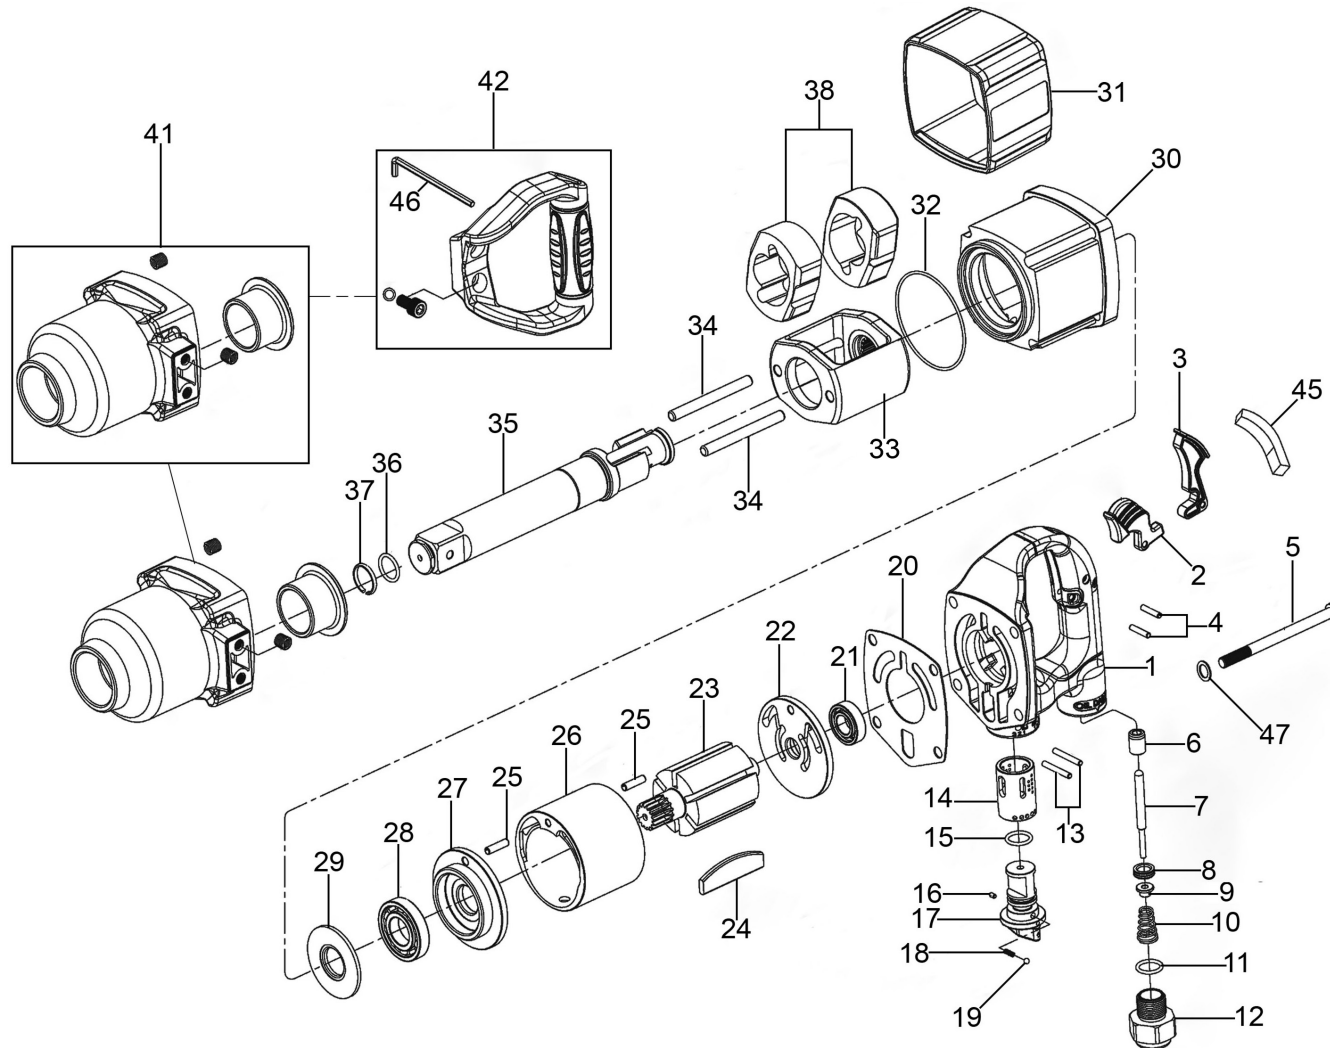

Parts Information:  
**Air Impact Wrench 1" Sq Drive Twin Hammer - Compact**  
**Model No: SA686**

**NOTE:** It is our policy to continually improve products and as such we reserve the right to alter data, specifications and component parts without prior notice.

sales@sealey.co.uk

www.sealey.co.uk

Parts Information:  
**Air Impact Wrench 1" Sq Drive Twin  
Hammer - Compact  
Model No: SA686**

Item	Part No.	Description
1	SA686.01A	Rear Handle (c/w Rubber Grip)
2	SA686.02	Trigger, Inner
3	SA686.03	Trigger, Outer
4	SA686.04	Spring Pin
5	SCB8110.SB	Socket Cap Bolt M8 x 110mm Black
6	SA686.06	Bushing
7	SA686.07	Valve Stem
8	SA686.08	Valve Stem Seat
9	SA686.09	Valve
10	SA686.10	Spring, Conical
11	SA686.11	O-Ring
12	SA686.12	Air Inlet
13	SA291V3-43	Spring Pin
14	SA686.14	Bushing, Reverse Valve
15	SA686.15	O-Ring
16	SA686.16	Spring Pin
17	SA686.17	Reverse Valve
18	SB-4.0	Steel Ball
19	SA686.19	Spring
20	SA686.20	Rear Gasket
21	B/6002	Bearing
22	SA686.22	Rear End Plate
23	SA686.23	Rotor
24	SA686.24	Rotor Blade

Item	Part No.	Description
25	SA686.25	Spring Pin
26	SA686.26	Cylinder
27	SA686.27	Front End Plate
28	B/EE8	Bearing
29	SA686.29	Metal Disc
30	SA686.30	Motor Housing
31	SA686.31	Rubber Grip
32	SA686.32	O-Ring
33	SA686.33	Hammer Cage
34	SA686.34	Hammer Pin
35	SA686.35	Anvil
36	SA686.36	O-Ring
37	SA686.37	Anvil Collar
38	SA686.38	Hammer Dog
41	SA686.41N	Hammer Case Assembly
42	SA686.42N	Support Handle Assembly
45	SA686.45	Rubber Cap
46	SA686.46	Hex Key
47	SWM8.SB	Spring Washer M8 Black
--	SA686.39	Bushing (Not Shown)
--	SA686.40	Grub Screw (Not Shown)
--	SA686.43	Strap (Not Shown)
--	SCB620.SB	Socket Cap Bolt M6 x 20mm Black (Not Shown)
--	SCB820.SB	Socket Cap Bolt M8 x 20mm Black (Not Shown)