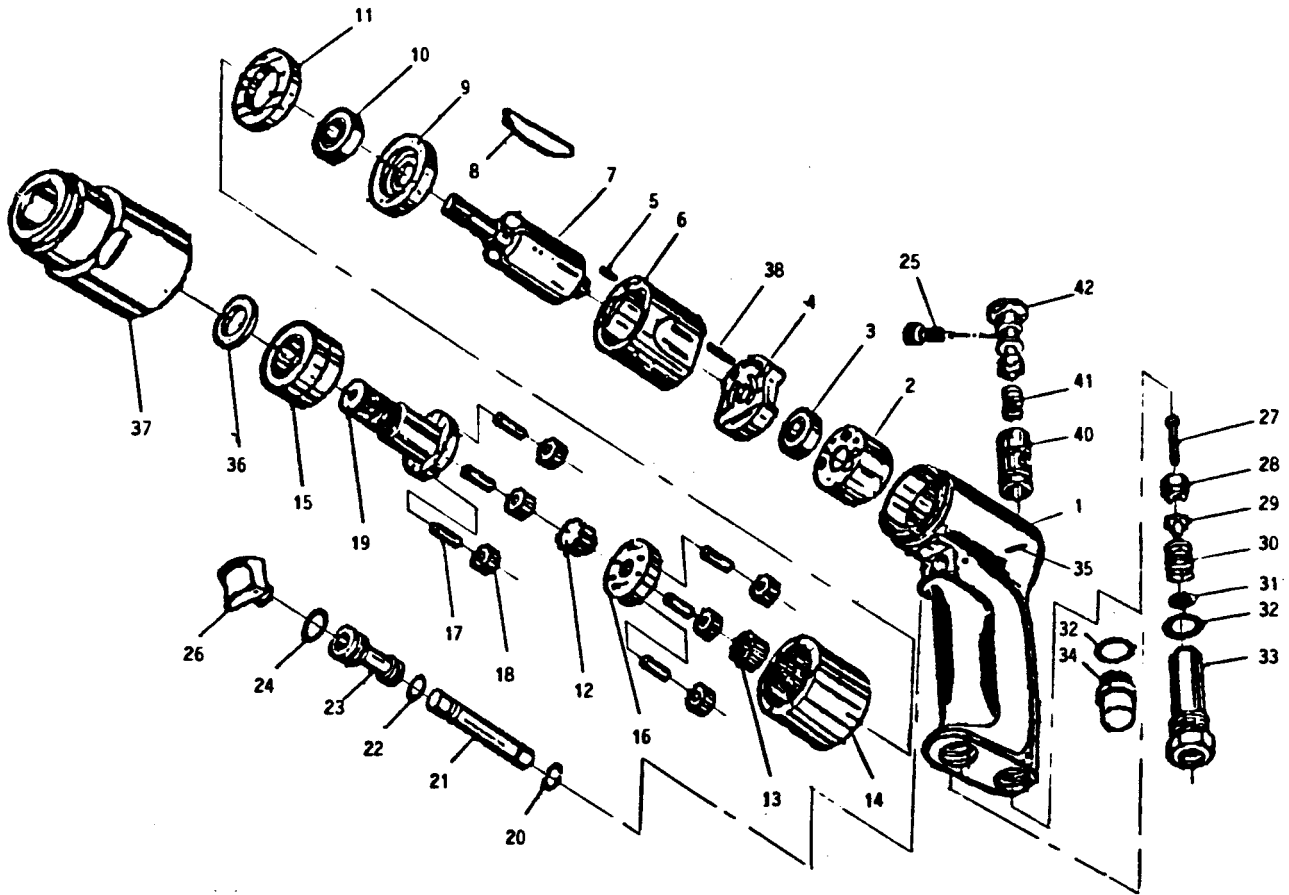

1/2" AIR DRILL

MODEL NO: SA65

Item No.	Part No.	Description	Q'ty	Item No.	Part No.	Description	Q'ty
1	N-30901	Body with Bushing	1	23	N-20123	Valve Body	1
2	N-30902	Reverse Plate	1	24	N-20124	O-Ring	1
3	N-30903	Ball Bearing	1	25	N-30925	Nut	1
4	N-30904	Rear End Plate	1	26	N-20126	Control Lever	1
5	N-30905	Pin	1	27	N-20127	Valve Pin	1
6	N-30906	Cylinder	1	28	N-20128	Valve Bushing	1
7	N-30907	Rotor	1	29	N-20129	Valve	1
8	N-30908	Vanes	4	30	N-20130	Spring	1
9	N-30909	Front Plate	1	31	N-20131	Filter	1
10	N-10124	Ball Bearing	1	32	N-20132	O-Ring	2
11	N-20311	Washer	1	33	N-30933	Air Inlet	1
12	N-20312	Gear	1	34	N-20134	End Cap	1
13	N-20313	Gear	1	35	N-20135	Spring Pin	1
14	N-20314	Internal Gear	1	36	N-20336	Washer	1
15	N-20315	Ball Bearing	2	37	N-20337	Clamp Nut	1
16	N-20316	Planet Cage	1	38	N-30938	Pin	1
17	N-20117	Planet Pin	6	39	N-30939	Steel Ball	1
18	N-20318	Planet Wheel	6	40	N-30940	Reverse Air Inlet	1
19	N-20319	Planet Cage	1	41	N-30941	Spring	1
20	N-20120	C-Ring	1	42	N-30942	Reverse Valve	1
21	N-20321	Valve Pin	1	43	N-20343	1	1
22	N-20122	O-Ring	1				