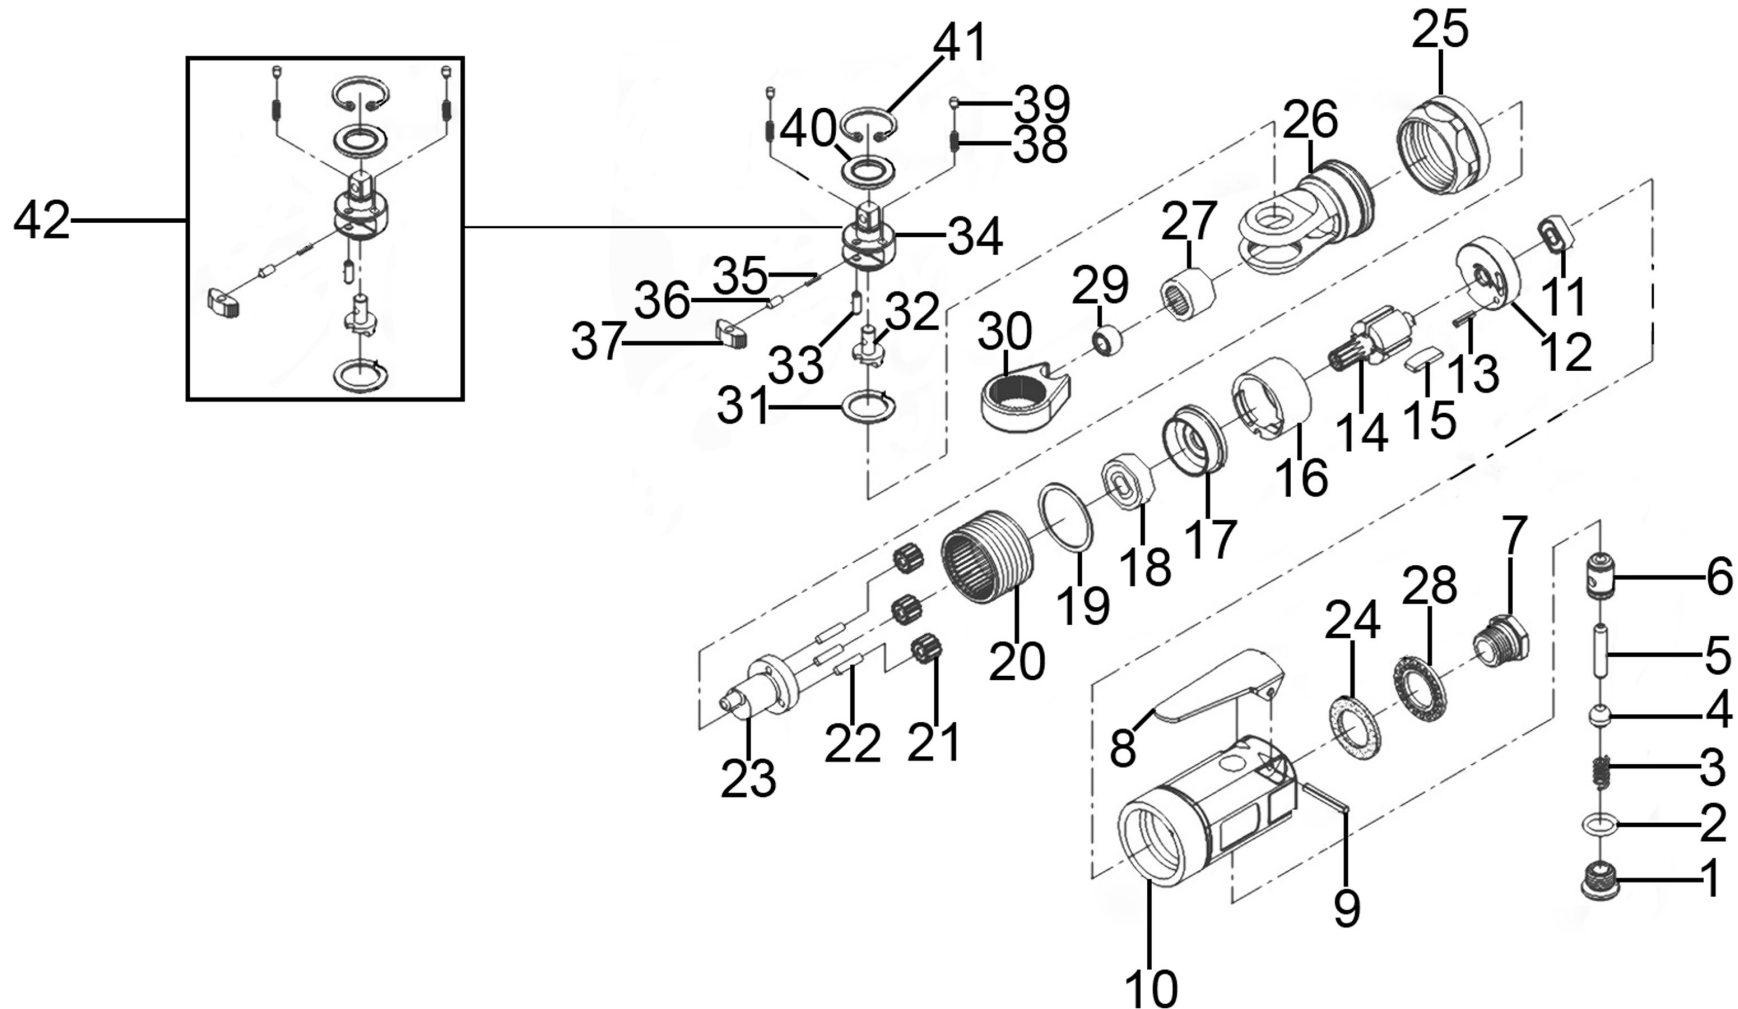

Parts Information:
Air Ratchet Wrench 1/4" Sq Drive Super Stubby
Model No: SA632

NOTE: It is our policy to continually improve products and as such we reserve the right to alter data, specifications and component parts without prior notice.

sales@sealey.co.uk

www.sealey.co.uk

Parts Information:
Air Ratchet Wrench 1/4" Sq Drive Super Stubby
Model No: SA632

Item	Part No.	Description
1	SA632.01	Plug
2	SA342.12	O-Ring
3	SA632.03	Throttle Valve Spring
4	SA632.04	Valve
5	SA632.05	Valve Stem
6	SA632.06	Valve Bushing
7	SA632.07	Air Inlet Bushing
8	SA632.08	Throttle Lever
9	SA354.30	Spring Pin
10	SA632.10	Handle
11	B/696ZZ	Bearing
12	SA632.12	Rear End Plate
13	SA632.13	Spring Pin
14	SA632.14	Rotor
15	SA632.15	Rotor Blade
16	SA632.16	Cylinder
17	SA632.17	Front End Plate
18	B/608ZZ	Bearing
19	SA632.19	Washer Seal
20	SA632.20	Internal Gear
21	SA632.21	Planet Gear

Item	Part No.	Description
22	SA632.22	Gear Pivot
23	SA632.23	Crank Shaft
24	SA632.24	Muffler
25	SA632.25	Clamp Nut
26	SA632.26	Ratchet Housing
27	SA632.27	Needle Bearing
28	SA632.28	Exhaust Deflector
29	SA632.29	Drive Bushing
30	SA632.30	Ratchet Yoke
31	SA632.31	Ring
32	SA632.32	Reverse Button
33	SA632.33	Pawl Pivot
34	SA632.34	Ratchet Anvil
35	SA632.35	Spring
36	SA632.36	Spring Cap
37	SA632.37	Ratchet Pawl
38	SA632.38	Friction Spring
39	SA632.39	Post
40	SA632.40	Thrust Washer
41	YK30FFP52.P10	Circlip
42	SA632.RHK	Ratchet Head Kit