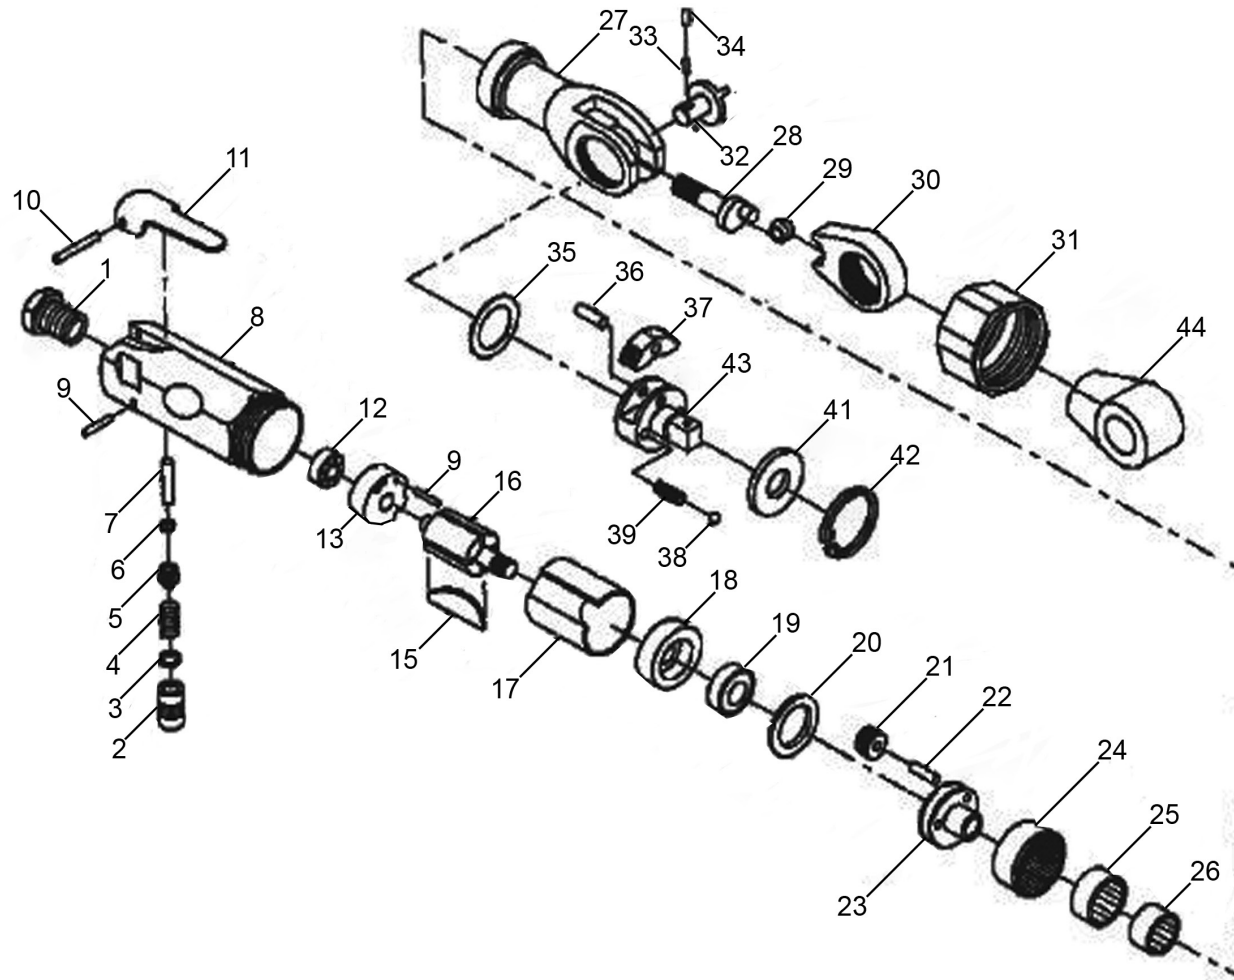

Parts Information:
Air Ratchet Wrench Mini 1/4" Sq Drive
Model No: SA630.V2

NOTE: It is our policy to continually improve products and as such we reserve the right to alter data, specifications and component parts without prior notice.

sales@sealey.co.uk

www.sealey.co.uk

Parts Information:
Air Ratchet Wrench Mini 1/4" Sq Drive
Model No: SA630.V2

Item	Part No.	Description
1	SA631/01	Air Inlet Bushing
2	SA631/02	Regulator
3	SA631/03	O-Ring
4	SA631/04	Valve Spring
5	SA631/05	Throttle Valve
6	SA631/06	O-Ring
7	SA631/07	Valve Plunger
8	SA631/08	Motor Housing
9	SA631/09	Spring Pin
10	SA631/10	Spring Pin
11	SA631/11	Throttle Lever
12	B/696ZZ	Bearing
13	SA631/13	Rear End Plate
15	SA631/15	Rotor Blade
16	SA631/16	Rotor
17	SA631/17	Cylinder
18	SA631/18	Front End Plate
19	B/608ZZ	Bearing
20	SA631/20	Seal Washer
21	SA631/21	Gear
22	SA631/22	Pin
23	SA631/23	Gear Plate

Item	Part No.	Description
24	SA631/24	Ring Gear
25	B/HK1212	Bearing
26	B/HK0810	Bearing
27	SA631/27	Ratchet Housing
28	SA631/28	Crank Shaft
29	SA631/29	Drive Bushing
30	SA631/30	Yoke
31	SA631/31	Lock Nut
32	SA630/32	Reverse Button
33	SA631/33	Spring
34	SA631/34	Lock Pin
35	SA631/35	Seal Washer
36	SA631/36	Pin
37	SA631/37	Ratchet Pawl
38	SB-3.0	Steel Ball
39	SA631/39	Spring
41	SA630/41A	Thrust Washer, Black M8 x 20mm
42	SA633.41	Circlip
43	SA630/43A	Anvil
44	SA630/44	Boot
--	SA631/14	Pin (Not Shown)
--	SA631/40	Wave Washer (Not Shown)