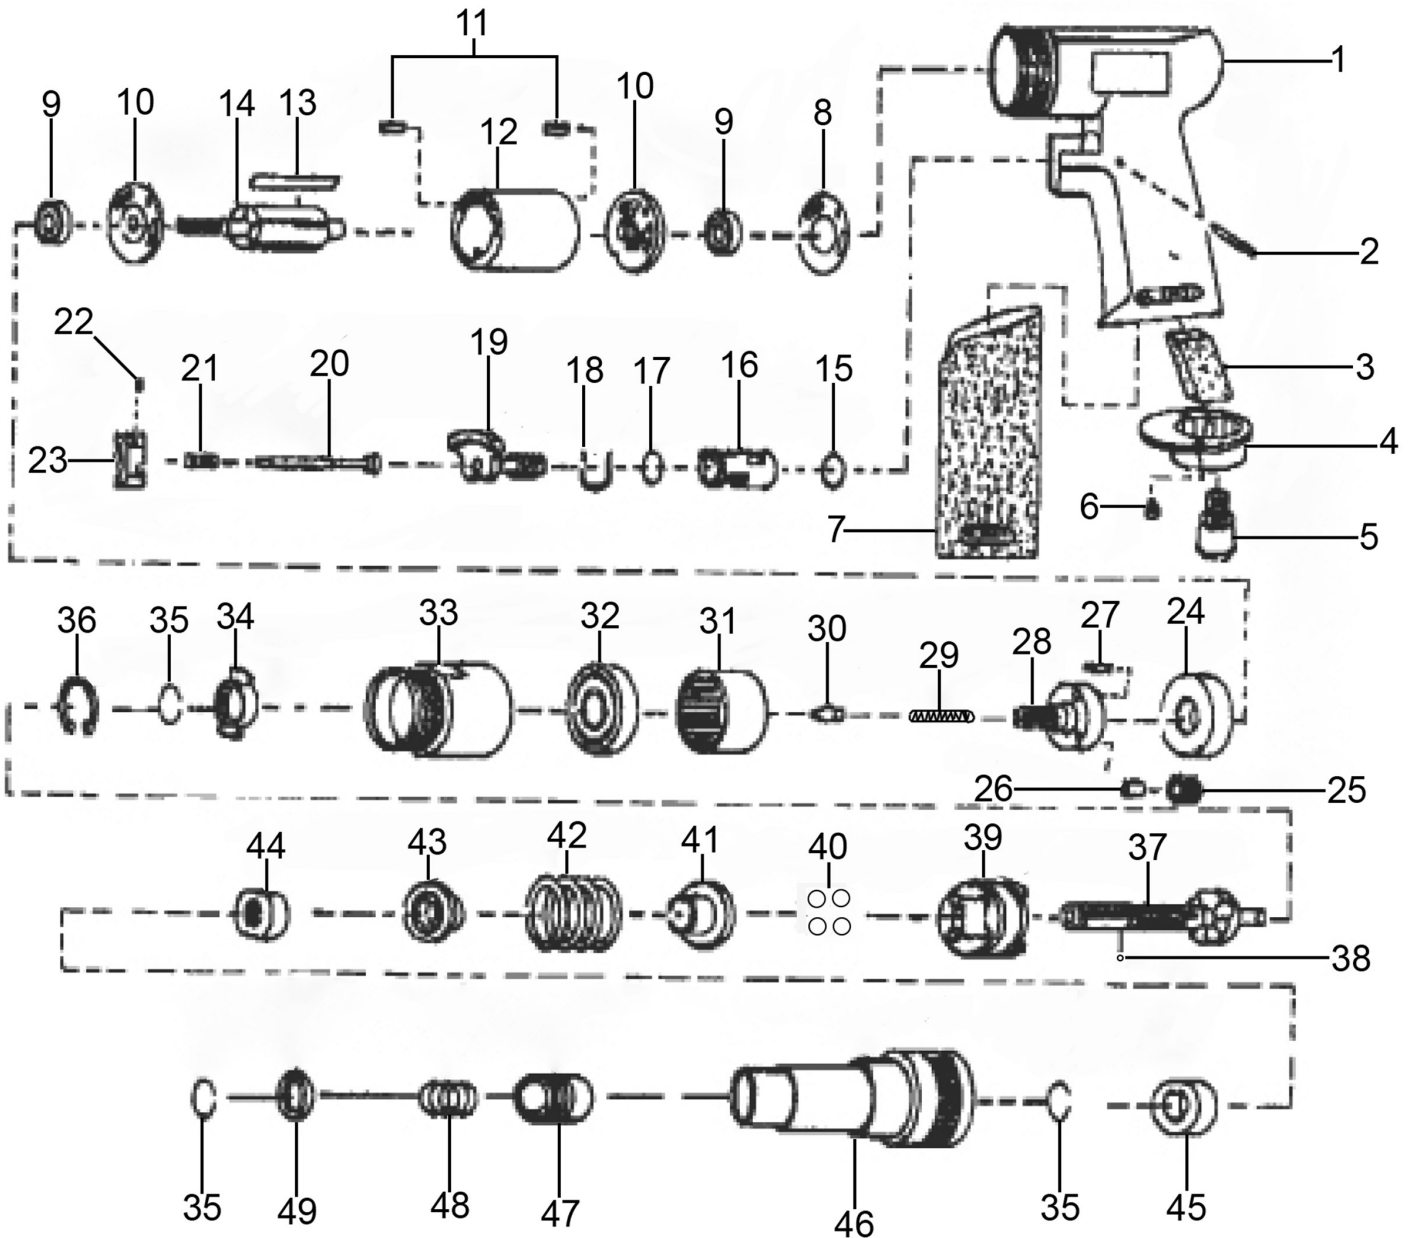

Parts Information:
**Air Pistol Screwdriver Super-Duty 45-115lb.
in**
Model No: SA623

NOTE: It is our policy to continually improve products and as such we reserve the right to alter data, specifications and component parts without prior notice. There may be alternative versions of this product, please contact us should you require this information.

Item	Part No.	Description
1	SA620/01	Motor Housing
2	SA620/02	Pin
3	SA620/20	Damping Material
4	SA620/32	Exhaust Diffuser
5	SA620/03	Air Inlet
6	SA620/33	Screw
7	SA620/39	Rubber Grip
8	SA620/11	Motor Gasket
9	SA623/09	Ball Bearing
10	SA620/14	End Plate
11	SA620/17	Spring Pin
12	SA620/18	Cylinder
13	SA620/16	Rotor Blade
14	SA620/15	Rotor
15	SA620/31	O-Ring
16	SA620/06	Reverse Bushing
17	SA620/09	O-Ring
18	SA620/12	Reverse Retainer
19	SA620/10	Reverse Lever
20	SA620/05	Valve Stem Set
21	SA620/08	Valve Spring
22	GSM58.S	Grub Screw M5 x 8mm
23	SA620/04	Trigger
24	SA620/19	Spacer
25	SA620/23	Planet Gear

Item	Part No.	Description
26	SA620/25	Bushing
27	SA620/24	Pin
28	SA623/28	Work Spindle
29	SA623/29	Spring
30	SA623/30	Spring Guide
31	SA620/22	Internal Gear
32	B/6201ZZ	Bearing
33	SA623/33	Clamp Nut
34	SA623/34	Drive Dog
35	SA623/35	Retaining Ring
36	SA623/36	Retaining Ring
37	SA623/37	Cam Spindle
38	SB-3.2	Steel Ball
39	SA623/39	Clutch Carrier
40	SB-6.4	Steel Ball
41	SA623/41	Washer
42	SA623/42	Spring
43	SA623/43	Washer
44	SA623/44	Adjust Nut
45	SA623/45	Spacer
46	SA623/46	Clutch Housing
47	SA623/47	Ball Retainer
48	SA623/48	Spring
49	SA623/49	Washer