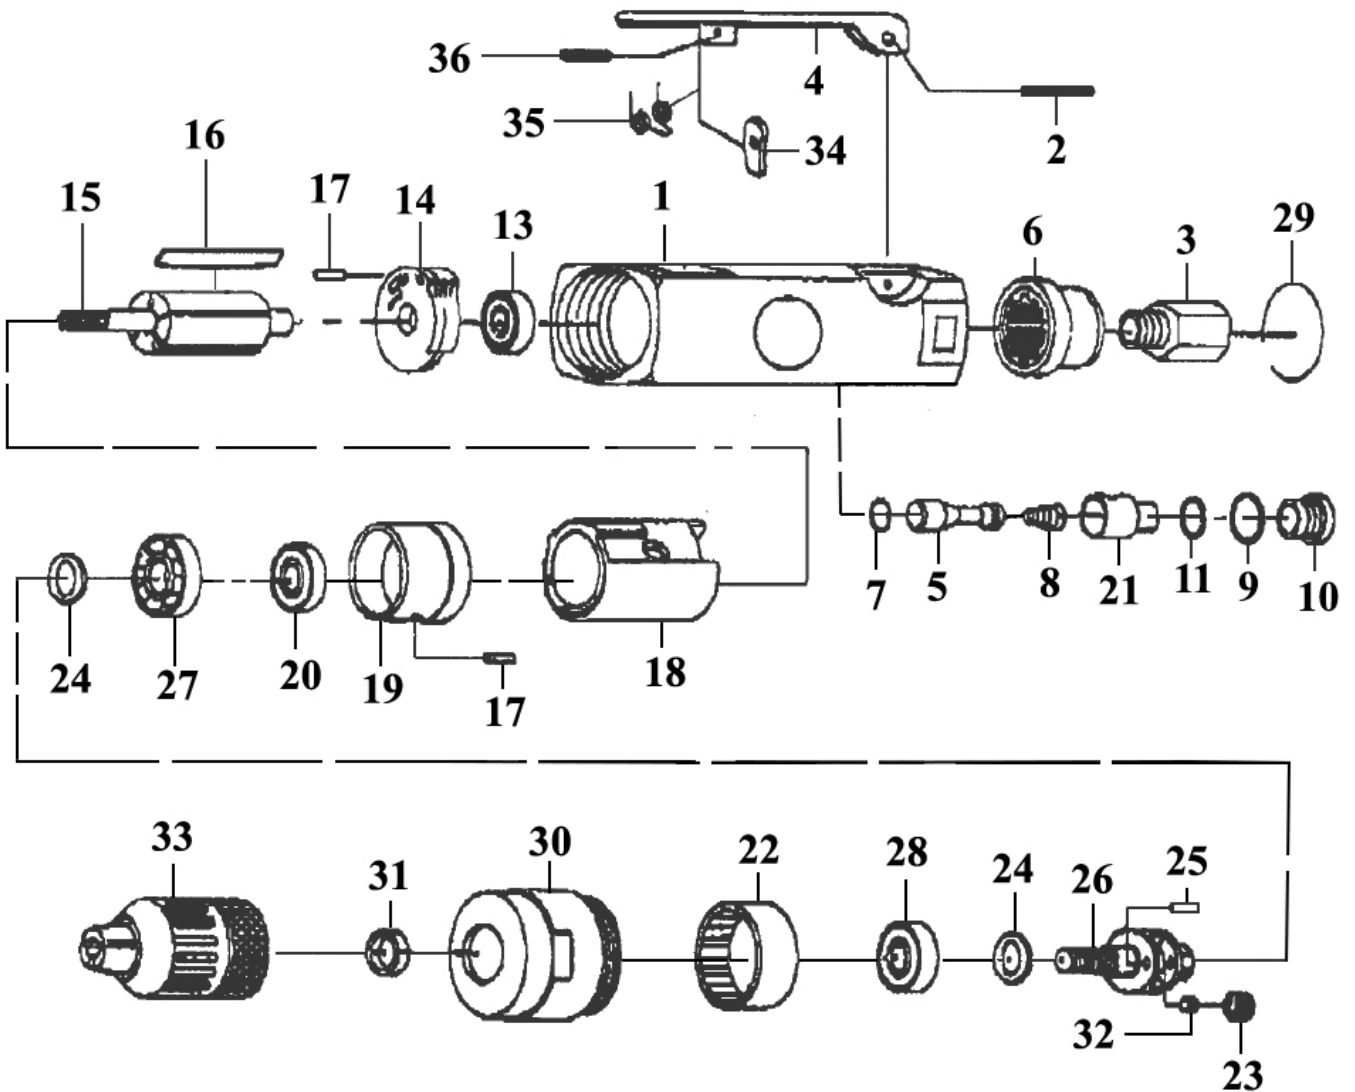

Parts Information:  
Air Drill Straight with 10mm Keyless Chuck  
Super-Duty  
Model No: SA622

**NOTE:** It is our policy to continually improve products and as such we reserve the right to alter data, specifications and component parts without prior notice. There may be alternative versions of this product, please contact us should you require this information.

Sealey Group, Kempson Way, Suffolk Business Park, Bury St Edmunds, Suffolk. IP32 7AR

01284 757500

01284 703534

sales@sealey.co.uk

www.sealey.co.uk

Parts Information:  
**Air Drill Straight with 10mm Keyless Chuck  
Super-Duty  
Model No: SA622**

Item	Part No.	Description
1	SA622/01	Motor Housing
2	SA622/02	Spring Pin
3	SA622/03	Air Inlet
4	SA622/04	Throttle Lever
5	SA622/05	Valve Stem
6	SA622/06	Exhaust Diffuser
7	SA622/07	O-Ring
8	SA622/08	Valve Spring
9	SA622/09	O-Ring
10	SA622/10	Throttle Valve Plug
11	SA622/11	O-Ring
13	B/626ZZ	Bearing 626zz
14	SA622/14	Rear End Plate
15	SA622/15	Rotor
16	SA622/16	Rotor Blades
17	SA622/17	Spring Pin
18	SA622/18	Cylinder
19	SA622/19	Front End Plate

Item	Part No.	Description
20	B/608ZZ	Bearing 608zz
21	SA622/21	Air Regulator
22	SA622/22	Internal Gear
23	SA622/23	Planet Gear
24	SA622/24	Spacer
25	SA622/25	Pin
26	SA622/26	Planet Cage
27	B/EE4	Bearing ee4
28	B/6000ZZ	Bearing 6000zz
29	SA622/29	Retainer Ring
30	SA622/30	Front Housing
31	SA622/31	Spacer
32	SA622/32	Needle Bearing
33	DC/J-38HC	Drill Chuck Keyless 3/8" x 24UNF Through Hole
34	SA622/34	Safety Bar
35	SA622/35	Spring
36	SA672T/34	Spring pin M2.2 x 18