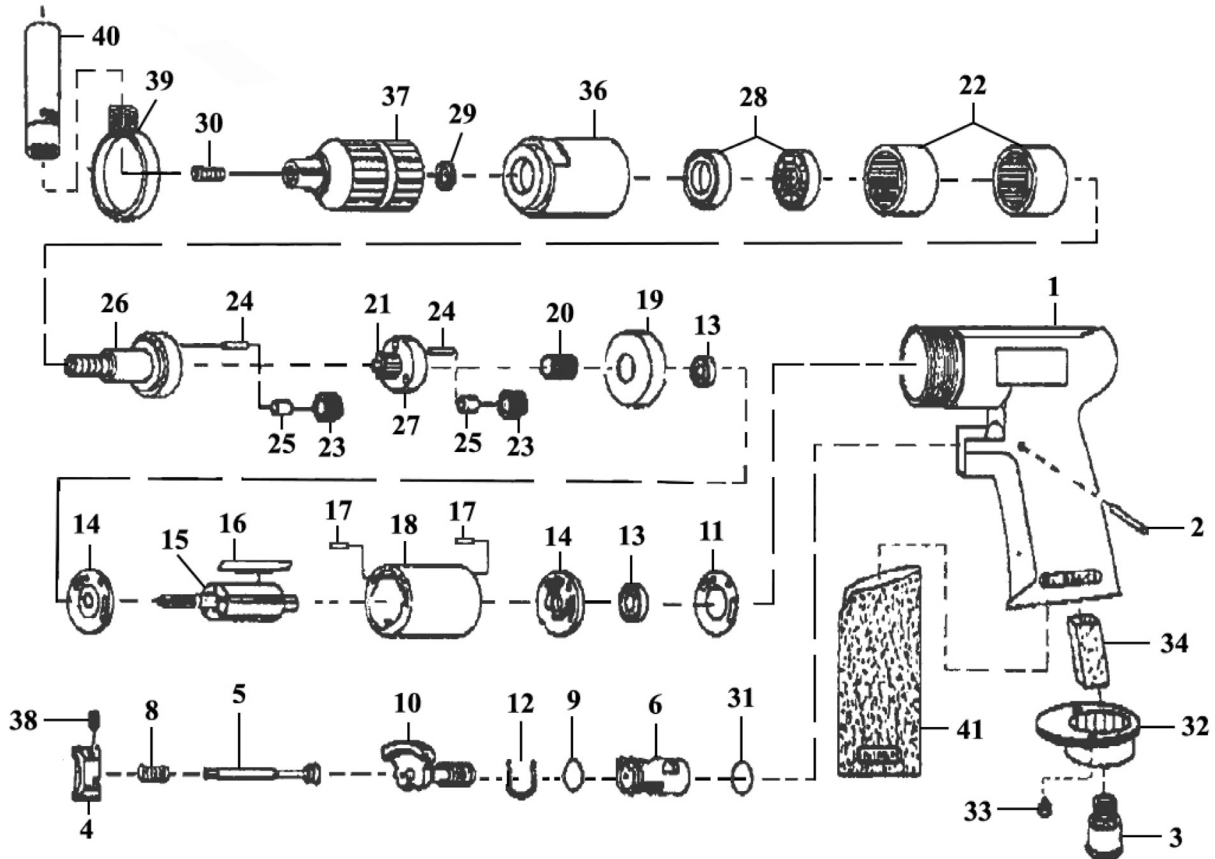

Parts Information:  
**Air Drill Ø13mm with Keyless Chuck  
 Composite Reversible - Premier  
 Model No: XXXXX**

| Item | Part No. | Description      |
|------|----------|------------------|
| 1    | SA620/01 | Motor Housing    |
| 2    | SA620/02 | Pin              |
| 3    | SA620/03 | Air Inlet        |
| 4    | SA620/04 | Trigger          |
| 5    | SA620/05 | Valve Stem Set   |
| 6    | SA620/06 | Reverse Bushing  |
| 8    | SA620/08 | Valve Spring     |
| 9    | SA620/09 | O-Ring           |
| 10   | SA620/10 | Reverse Lever    |
| 11   | SA620/11 | Motor Gasket     |
| 12   | SA620/12 | Reverse Retainer |
| 13   | B/626ZZ  | Bearing          |
| 14   | SA620/14 | End Plate        |
| 15   | SA620/15 | Rotor            |
| 16   | SA620/16 | Rotor Blade      |
| 17   | SA620/17 | Spring Pin       |
| 18   | SA620/18 | Cylinder         |
| 19   | SA620/19 | Spacer           |
| 20   | SA621/20 | Pinion Gear      |
| 21   | SA621/21 | Centre Gear      |