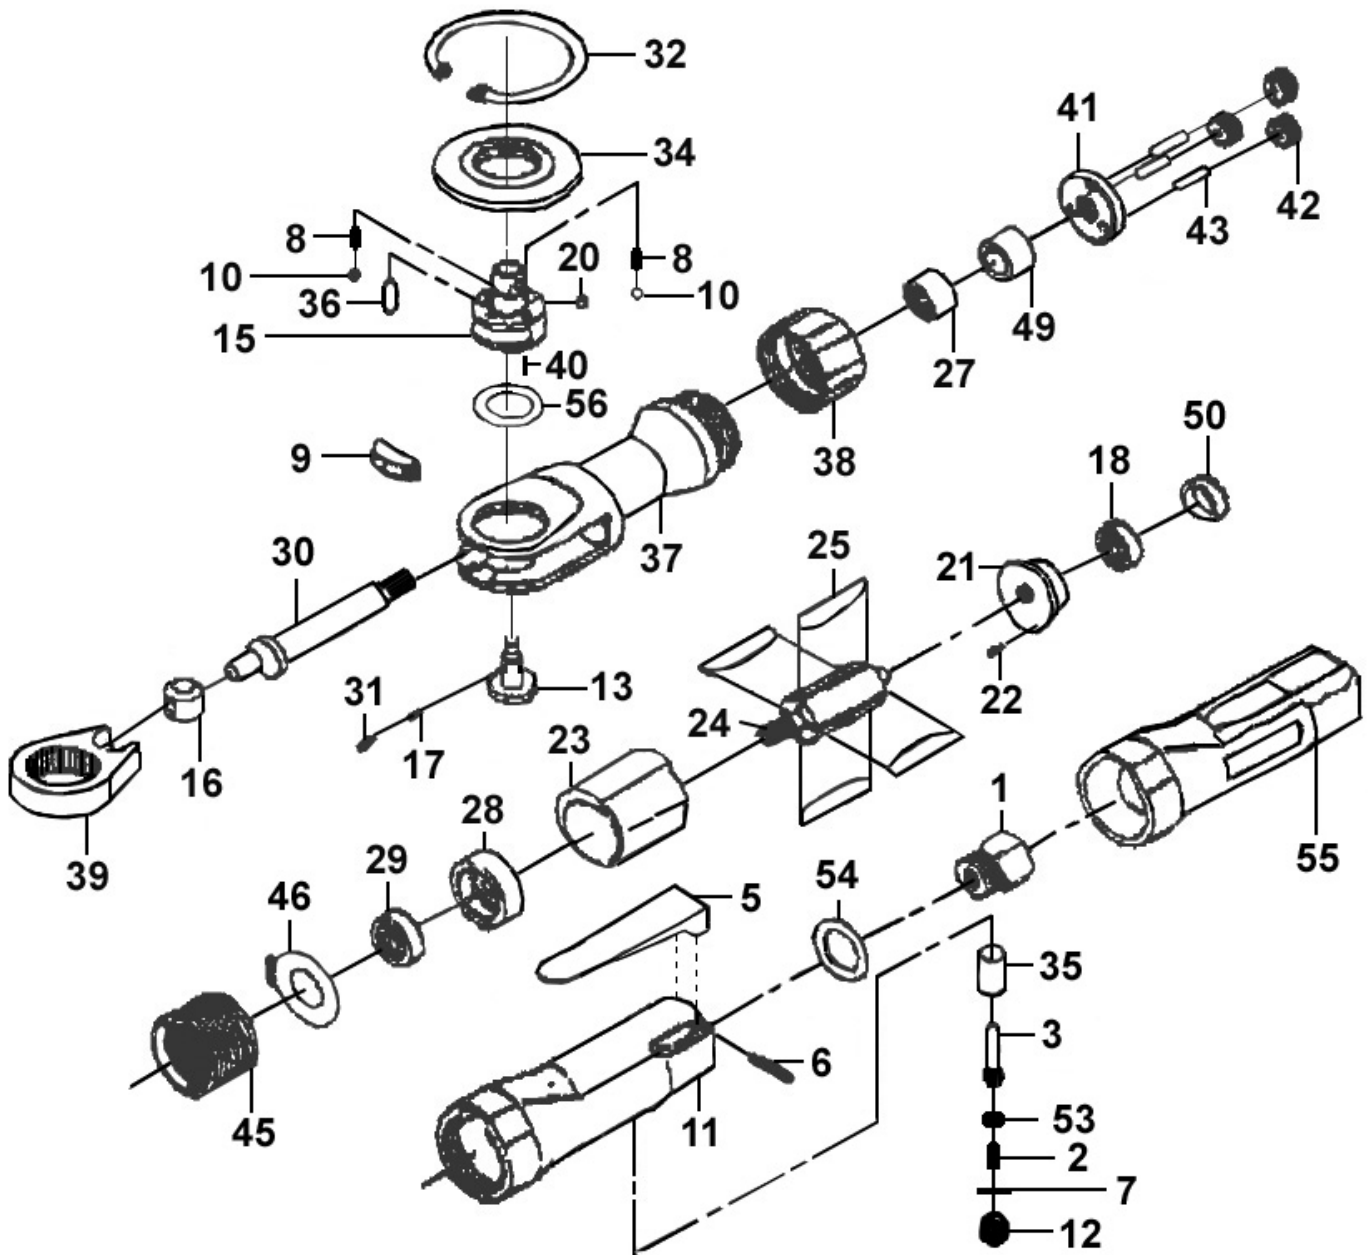

Parts Information:
Air Ratchet Wrench 1/2" Sq Drive Super-Duty
Model No: SA608

NOTE: It is our policy to continually improve products and as such we reserve the right to alter data, specifications and component parts without prior notice.

Sealey Group, Kempson Way, Suffolk Business Park, Bury St Edmunds, Suffolk. IP32 7AR

01284 757500

01284 703534

sales@sealey.co.uk

www.sealey.co.uk

Parts Information:
Air Ratchet Wrench 1/2" Sq Drive Super-Duty
Model No: SA608

Item	Part No.	Description
1	SA607/01	Air Inlet Bushing
2	SA607/02	Throttle Spring
3	SA607/03	Valve Stem
5	SA607/05	Throttle Lever
6	SA607/06	Spring Pin
7	SA607/07	O-Ring
8	SA607/08	Friction Spring
9	SA607/09	Pawl
10	SB-4.0	Steel Ball 4.0mm
11	SA607/11	Motor Housing
12	SA607/12	Valve Plug
13	SA607/13	Reverse Button
15	SA608/15	Ratchet Anvil
16	SA607/16	Drive Bushing
17	SA607/17	Ratchet Spring
18	B/626ZZ	Bearing 626zz
20	SB-6.4	Steel Ball 6.4mm
21	SA607/21	Rear End Plate
22	SA607/22	Spring Pin
23	SA607/23	Cylinder
24	SA607/24	Rotor
25	SA607/26	Rotor Blade
27	SA607/27	Needle Bearing
28	SA607/28	Front End Plate
29	B/608ZZ	Bearing 608zz
30	SA607/30	Crank Shaft

Item	Part No.	Description
31	SA607/31	Spring Cap
32	SA607/32	Internal Stop Ring
34	SA607/34	Thrust Washer
35	SA607/35	Throttle Valve
36	SA607/36	Needle Roller
37	SA607/37	Ratchet Housing
38	SA607/38	Clamp Nut
39	SA607/39	Ratchet Toke
40	SA608/40	Spring Pin
41	SA607/41	Idler Spindle
42	SA607/42	Idler Gear
43	SA607/43	Needle Roller
45	SA607/45	Internal Gear
46	SA607/46	Exhaust Cover
49	SA607/49	Bushing
50	SA607/50	Bearing Cap
53	SA607/53	O-Ring
54	SA607/54	Spring Washer
55	SA607/55	Grip
56	SA607/56	Washer
--	SA607/K01	Throttle Handle Kit (Not Shown)
--	SA607/K02	Valve Kit (Not Shown)
--	SA607/K03	Idler Gear Kit (Not Shown)
--	SA607/K04	Ratchet Housing Kit (Not Shown)
--	SA608/K05	Ratchet Head Kit (Not Shown)