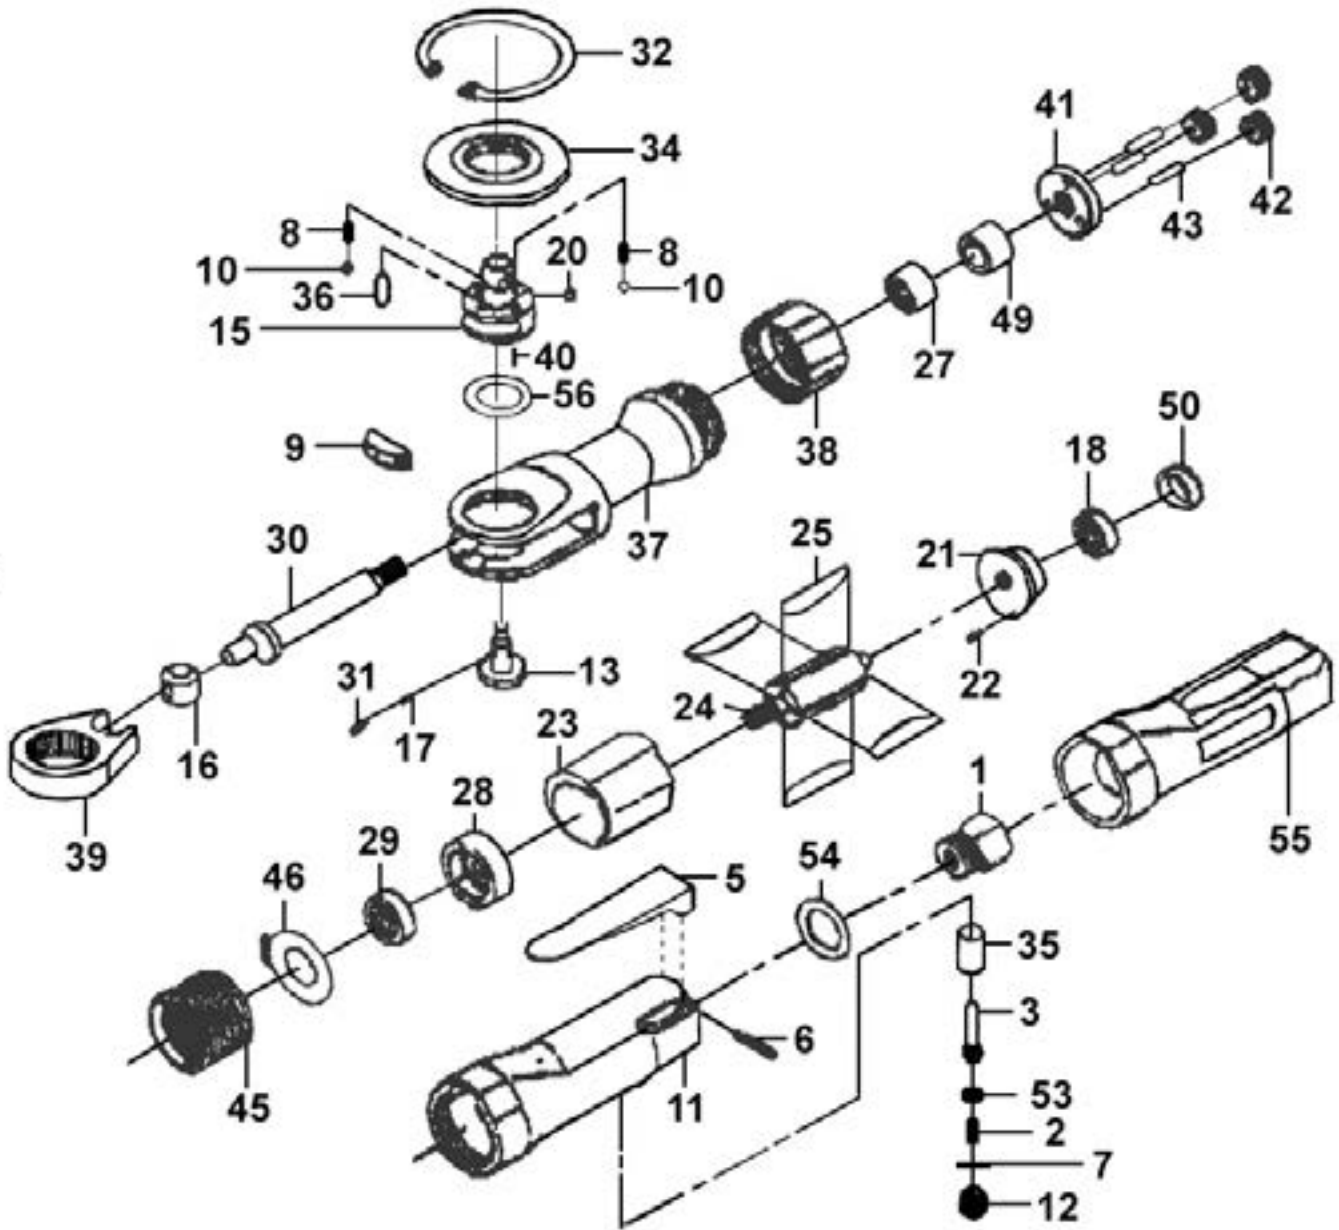

Parts Information:
Air Ratchet Wrench 1/2" Sq Drive Super-Duty
Model No: SA608

Item	Part No.	Description
1	SA607/01	Air Inlet Bushing
2	SA607/02	Throttle Spring
3	SA607/03	Valve Stem
5	SA607/05	Throttle Lever
6	SA607/06	Spring Pin
7	SA607/07	O-Ring
8	SA607/08	Friction Spring
9	SA607/09	Pawl

Item	Part No.	Description
10	SB-4.0	Steel Ball 4.0mm
11	SA607/11	Motor Housing
12	SA607/12	Valve Plug
13	SA607/13	Reverse Button
15	SA608/15	Ratchet Anvil
16	SA607/16	Drive Bushing
17	SA607/17	Ratchet Spring
18	B/626ZZ	Bearing 626zz

Item	Part No.	Description
20	SB-6.4	Steel Ball 6.4mm
21	SA607/21	Rear End Plate
22	SA607/22	Spring Pin
23	SA607/23	Cylinder
24	SA607/24	Rotor
25	SA607/26	Rotor Blade
27	SA607/27	Needle Bearing
28	SA607/28	Front End Plate
29	B/608ZZ	Bearing 608zz
30	SA607/30	Crank Shaft
31	SA607/31	Spring Cap
32	SA607/32	Internal Stop Ring
34	SA607/34	Thrust Washer
35	SA607/35	Throttle Valve
36	SA607/36	Needle Roller
37	SA607/37	Ratchet Housing
38	SA607/38	Clamp Nut
39	SA607/39	Ratchet Yoke

Item	Part No.	Description
40	SA608/40	Spring Pin
41	SA607/41	Idler Spindle
42	SA607/42	Idler Gear
43	SA607/43	Needle Roller
45	SA607/45	Internal Gear
46	SA607/46	Exhaust Cover
49	SA607/49	Bushing
50	SA607/50	Bearing Cap
53	SA607/53	O-Ring
54	SA607/54	Spring Washer
55	SA607/55	Grip
56	SA607/56	Washer
--	SA607/K01	Throttle Handle Kit (Not Shown)
--	SA607/K02	Valve Kit (Not Shown)
--	SA607/K03	Idler Gear Kit (Not Shown)
--	SA607/K04	Ratchet Housing Kit (Not Shown)
--	SA608/K05	Ratchet Head Kit (Not Shown)