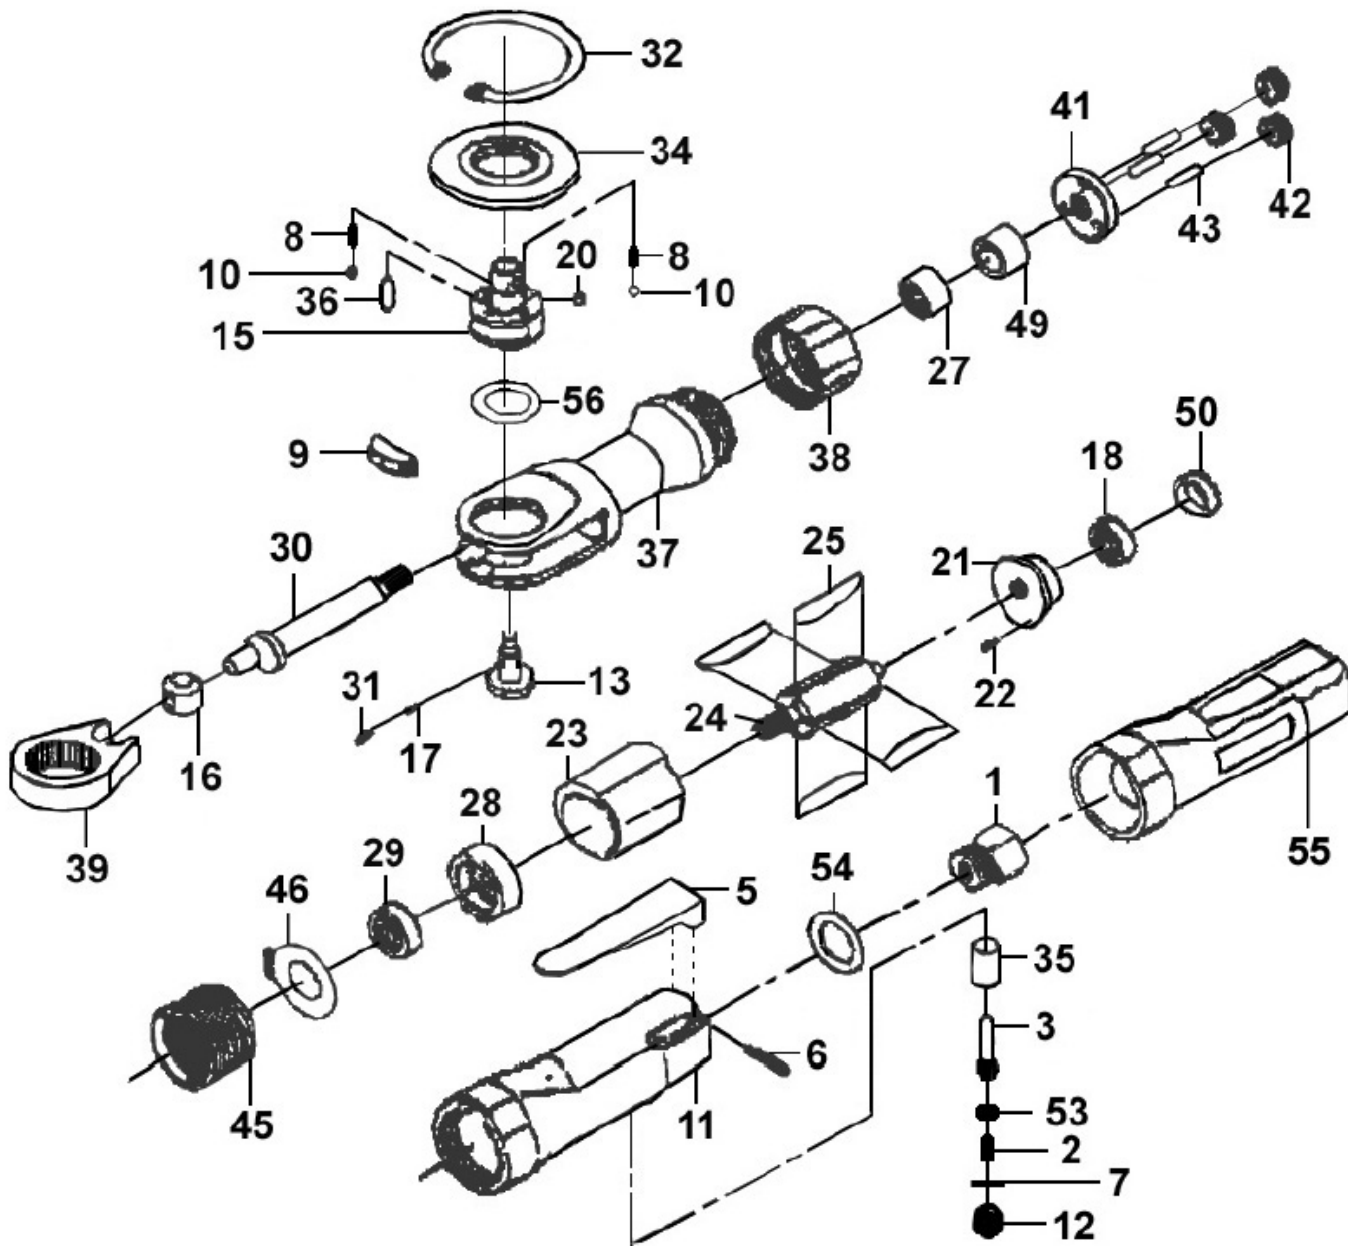

Parts Information:  
Air Ratchet Wrench 3/8" Sq Drive Super-Duty  
Model No: SA607

**NOTE:** It is our policy to continually improve products and as such we reserve the right to alter data, specifications and component parts without prior notice. There may be alternative versions of this product, please contact us should you require this information.

Sealey Group, Kempson Way, Suffolk Business Park, Bury St Edmunds, Suffolk. IP32 7AR

01284 757500

01284 703534

sales@sealey.co.uk

www.sealey.co.uk

Parts Information:  
**Air Ratchet Wrench 3/8" Sq Drive Super-Duty**  
**Model No: SA607**

Item	Part No.	Description
1	SA607/01	Air Inlet Bushing
2	SA607/02	Throttle Spring
3	SA607/03	Valve Stem
5	SA607/05	Throttle Lever
6	SA607/06	Spring Pin
7	SA607/07	O-Ring
8	SA607/08	Friction Spring Dia 3.9mm
9	SA607/09	Pawl
10	SB-4.0	Steel Ball 4.0mm
11	SA607/11	Motor Housing
12	SA607/12	Valve Plug
13	SA607/13	Reverse Button
15	SA607/15	Ratchet Anvil
16	SA607/16	Drive Bushing
17	SA607/17	Ratchet Spring
18	B/626ZZ	Bearing 626zz
20	SB-6.4	Steel Ball 6.4mm
21	SA607/21	Rear End Plate
22	SA607/22	Spring Pin
23	SA607/23	Cylinder
24	SA607/24	Rotor
25	SA607/26	Rotor Blade
27	SA607/27	Needle Bearing
28	SA607/28	Front End Plate
29	B/608ZZ	Bearing 608zz

Item	Part No.	Description
30	SA607/30	Crank Shaft
31	SA607/31	Spring Cap
32	SA607/32	Internal Stop Ring
34	SA607/34	Thrust Washer
35	SA607/35	Throttle Valve
36	SA607/36	Needle Roller
37	SA607/37	Ratchet Housing
38	SA607/38	Clamp Nut
39	SA607/39	Ratchet Yoke
41	SA607/41	Idler Spindle
42	SA607/42	Idler Gear
43	SA607/43	Needle Roller
45	SA607/45	Internal Gear
46	SA607/46	Exhaust Cover
49	SA607/49	Bushing
50	SA607/50	Bearing cap
53	SA607/53	O-ring
54	SA607/54	Spring washer
55	SA607/55	Grip
56	SA607/56	Washer
--	SA607/K01	Throttle handle kit (Not Shown)
--	SA607/K02	Valve kit (Not Shown)
	SA607/K03	Idler gear kit (Not Shown)
--	SA607/K04	Ratchet housing kit (Not Shown)
--	SA607/K05	Ratchet head kit (Not Shown)