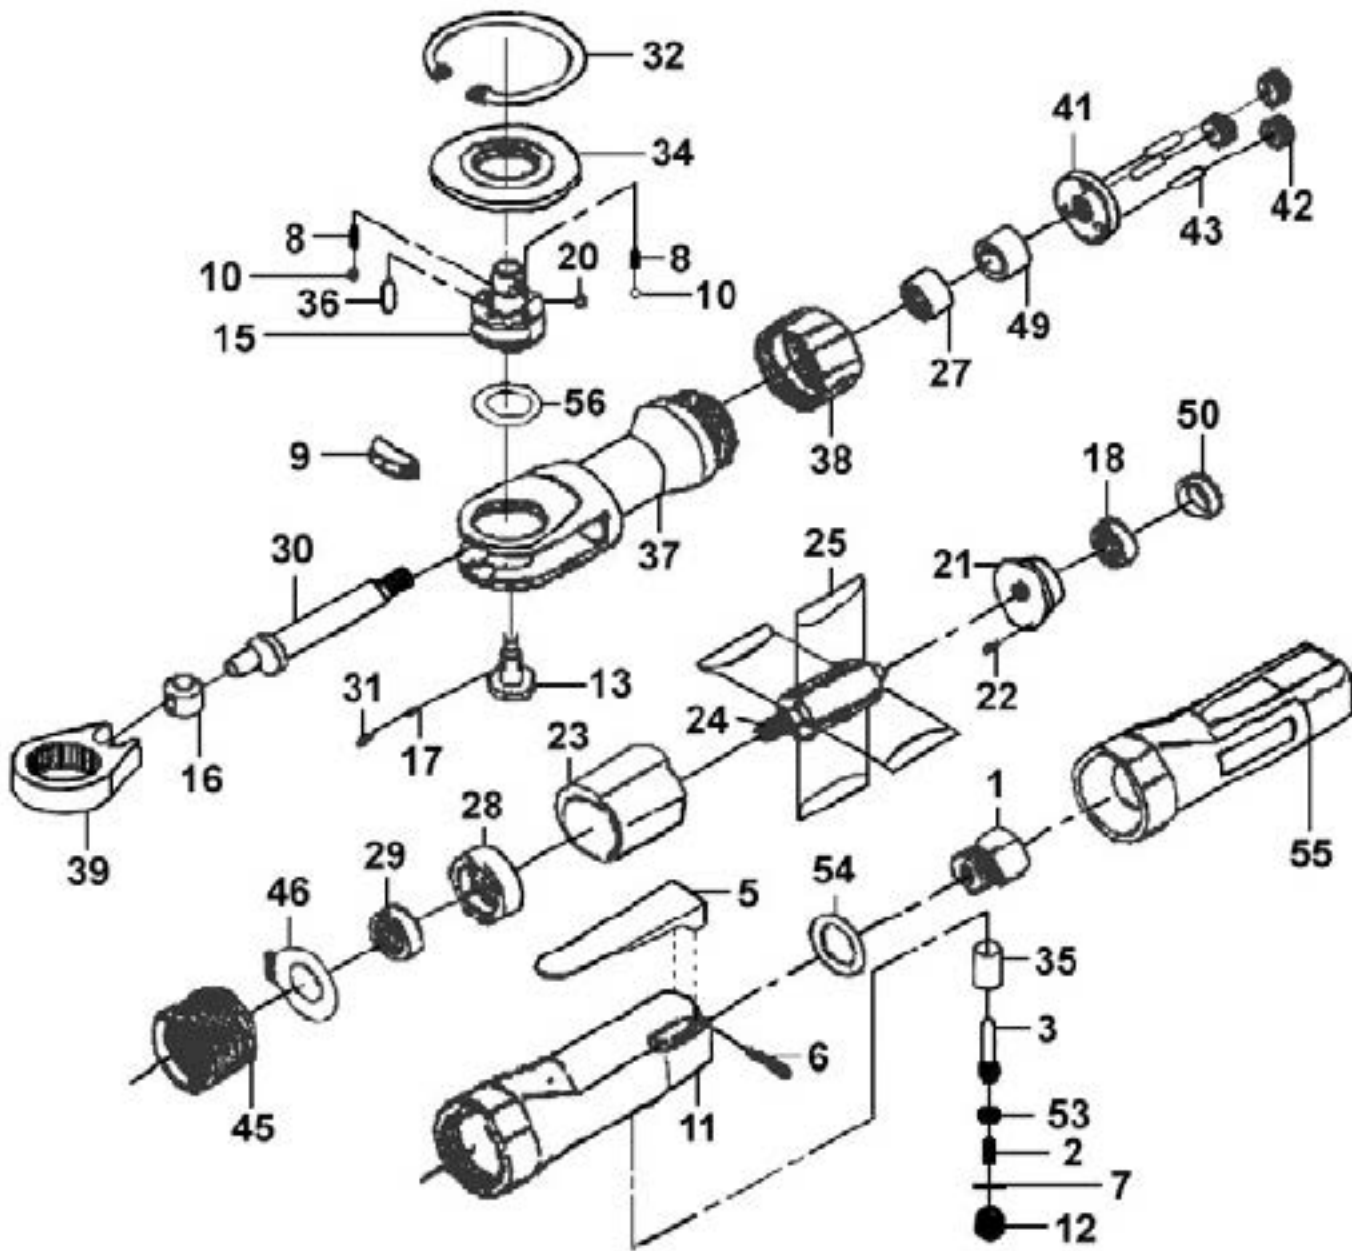

Parts Information:
Air Ratchet Wrench 3/8" Sq Drive Super-Duty
Model No: SA607

Item	Part No.	Description
1	SA607/01	Air Inlet Bushing
2	SA607/02	Throttle Spring
3	SA607/03	Valve Stem
5	SA607/05	Throttle Lever
6	SA607/06	Spring Pin

Item	Part No.	Description
7	SA607/07	O-Ring
8	SA607/08	Friction Spring Dia 3.9mm
9	SA607/09	Pawl
10	SB-4.0	Steel Ball 4.0mm
11	SA607/11	Motor Housing

NOTE: It is our policy to continually improve products and as such we reserve the right to alter data, specifications and component parts without prior notice. There may be alternative versions of this product, please contact us should you require this information.

Item	Part No.	Description
12	SA607/12	Valve Plug
13	SA607/13	Reverse Button
15	SA607/15	Ratchet Anvil
16	SA607/16	Drive Bushing
17	SA607/17	Ratchet Spring
18	B/626ZZ	Bearing 626zz
20	SB-6.4	Steel Ball 6.4mm
21	SA607/21	Rear End Plate
22	SA607/22	Spring Pin
23	SA607/23	Cylinder
24	SA607/24	Rotor
25	SA607/26	Rotor Blade
27	SA607/27	Needle Bearing
28	SA607/28	Front End Plate
29	B/608ZZ	Bearing 608zz
30	SA607/30	Crank Shaft
31	SA607/31	Spring Cap
32	SA607/32	Internal Stop Ring
34	SA607/34	Thrust Washer
35	SA607/35	Throttle Valve

Item	Part No.	Description
36	SA607/36	Needle Roller
37	SA607/37	Ratchet Housing
38	SA607/38	Clamp Nut
39	SA607/39	Ratchet Yoke
41	SA607/41	Idler Spindle
42	SA607/42	Idler Gear
43	SA607/43	Needle Roller
45	SA607/45	Internal Gear
46	SA607/46	Exhaust Cover
49	SA607/49	Bushing
50	SA607/50	Bearing Cap
53	SA607/53	O-Ring
54	SA607/54	Spring Washer
55	SA607/55	Grip
56	SA607/56	Washer
--	SA607/K01	Throttle Handle Kit (Not Shown)
--	SA607/K02	Valve Kit (Not Shown)
--	SA607/K03	Idler Gear Kit (Not Shown)
--	SA607/K04	Ratchet Housing Kit (Not Shown)
--	SA607/K05	Ratchet Head Kit (Not Shown)