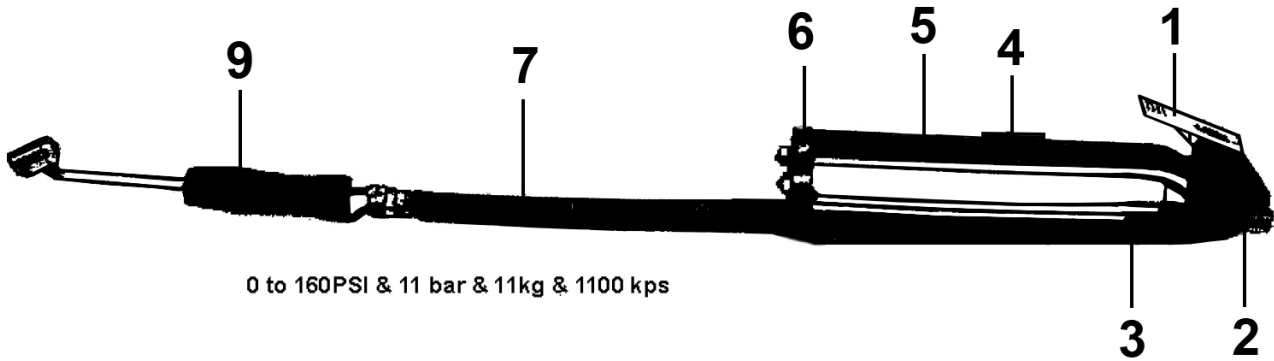

Parts Information:
Air Line Gauge Long Type
Model No: SA39

Item	Part No.	Description
1	SA39/01	Lever
2	SA39/02	Air valve
3	SA39/03	Bolt
4	SA39/04	View window

Item	Part No.	Description
5	SA39/05	Aluminium housing
6	SA39/06	Protector cover
7	SA39.V2-H	Air hose ass'y
9	SA39.V2-G	Grip ass'y