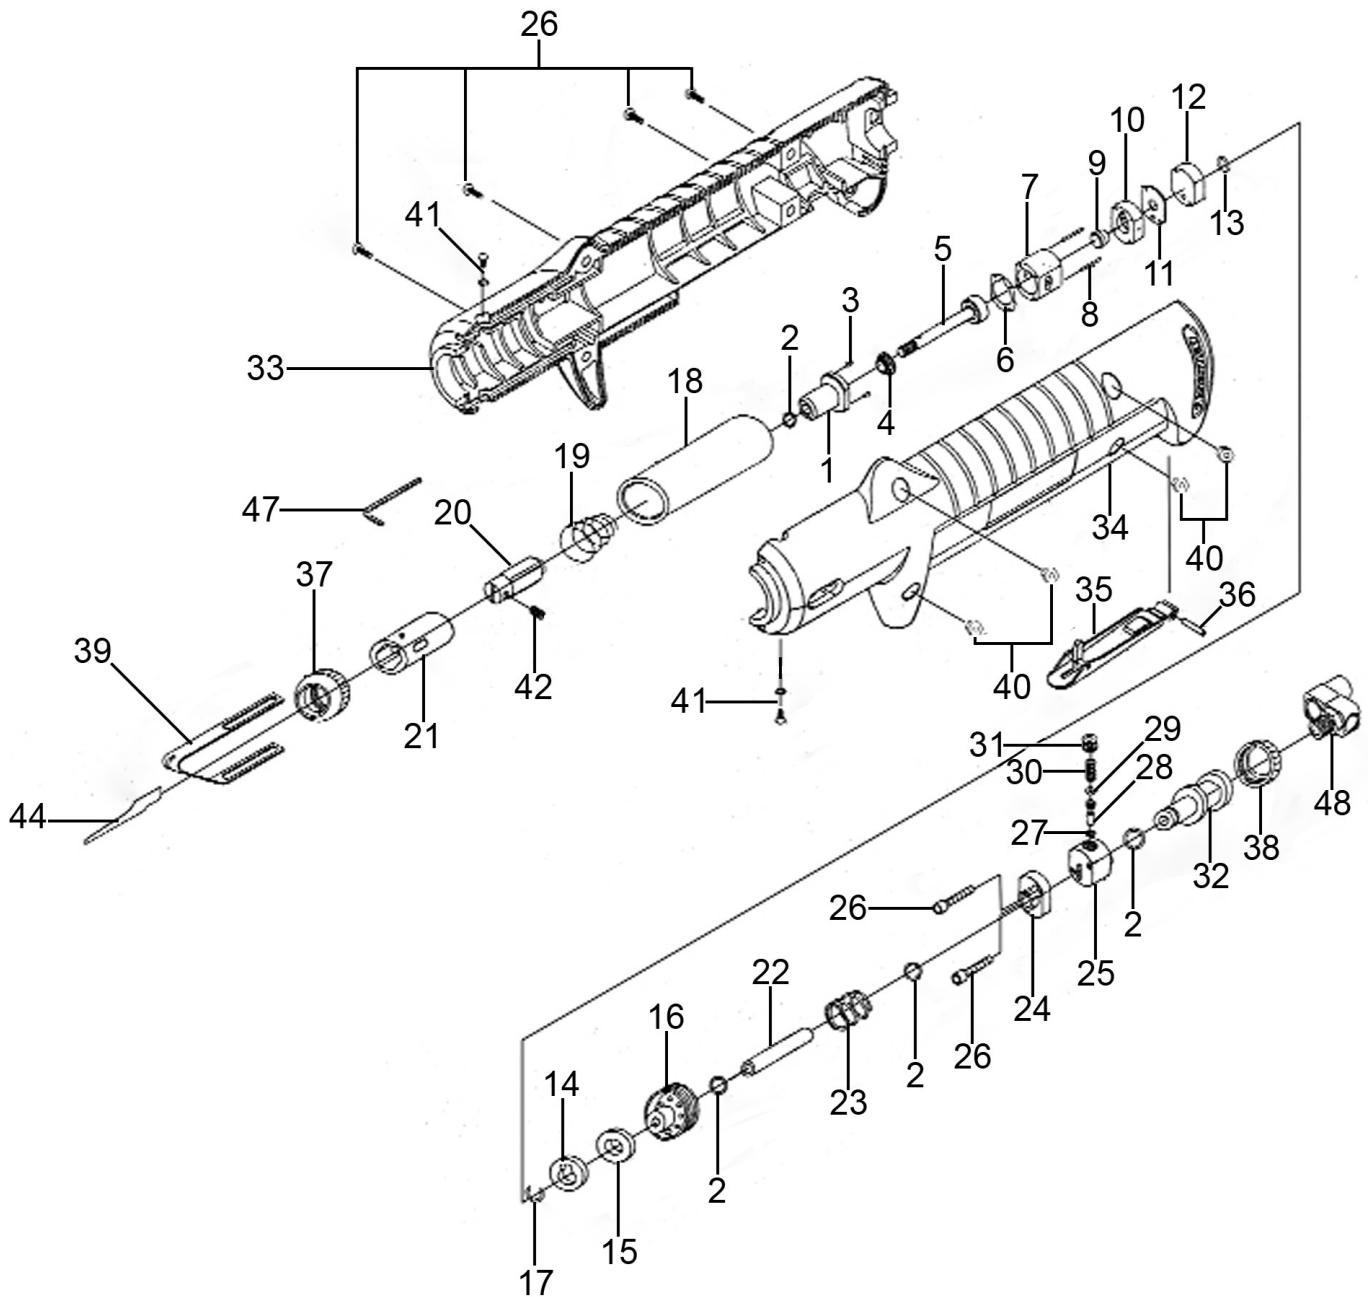

Parts Information:
Air Saw Reciprocating Low Noise & Vibration
Model No: SA345

NOTE: It is our policy to continually improve products and as such we reserve the right to alter data, specifications and component parts without prior notice. There may be alternative versions of this product, please contact us should you require this information.

Parts Information:
**Air Saw Reciprocating Low Noise &
Vibration**
Model No: SA345

Item	Part No.	Description
1	SA345.01	Cylinder Head Assembly
2	GSA08.09-4	O-Ring
3	SA345.03	Front Dowel Pin
4	SA345.04	Bumper
5	SA345.05	Piston Assembly
6	SA345.06	Gasket
7	SA345.07	Cylinder
8	SA345.08	Rear Dowel Pin
9	SA345.09	Automatic Valve
10	SA345.10	Valve Chest
11	SA345.11	Valve Seat
12	SA345.12	Valve Cap
13	SA345.13	Rubber Washer
14	SA345.14	Muffler Cap
15	SA345.15	Muffler
16	SA345.16	Adaptor
17	SA345.17	Retaining Ring
18	SA345.18	Main Liner
19	SA345.19	Spring, Shock Absorber
20	SA345.20	Blade Holder Assembly
21	SA345.21	Sliding Liner
22	SA345.22	Connecting Hose
23	SA345.23	Spring
24	SA345.24	Lid, Valve
25	SA345.25	Valve Case

Item	Part No.	Description
26	SCB412.SB	Socket Cap Bolt M4 x 12mm Black
27	SA345.27	O-Ring
28	SA345.28	Valve Stem
29	SA345.29	O-Ring
30	SA345.30	Spring, Conical
31	SA345.31	Plug Screw
32	SA345.32	Air Inlet
33	SA345.33	Outer Housing, Right
34	SA345.34	Outer Housing, Left
35	SA345.35	Safety Lever Assembly
36	SA345.36	Rear Dowel Pin
37	SA345.37	Lock Nut, Front
38	SA345.38	Lock Nut, Rear
39	SA345.39	Saw Blade Guide
40	NLN4.S	Nyloc Nut M4
41	SCB46.SB	Socket Cap Bolt M4 x 6mm Black
42	GSM66.S	Grub Screw M6 x 6mm
44	SA345/B18	Air Saw Blade 18TPI (Pack of 5)
47	SA345.47	Hex Wrench
48	SA902	Z-Swivel Air Hose Connector 1/4"BSP
--	SA345.43	Set Screw (Not Shown)
--	SA345/B24	Air Saw Blade 24TPI (Pack of 5)(Not Shown)
--	SA345/B32	Air Saw Blade 32TPI (Pack of 5)(Not Shown)
--	SWM4.SB	Spring Washer M4 Black (Not Shown)