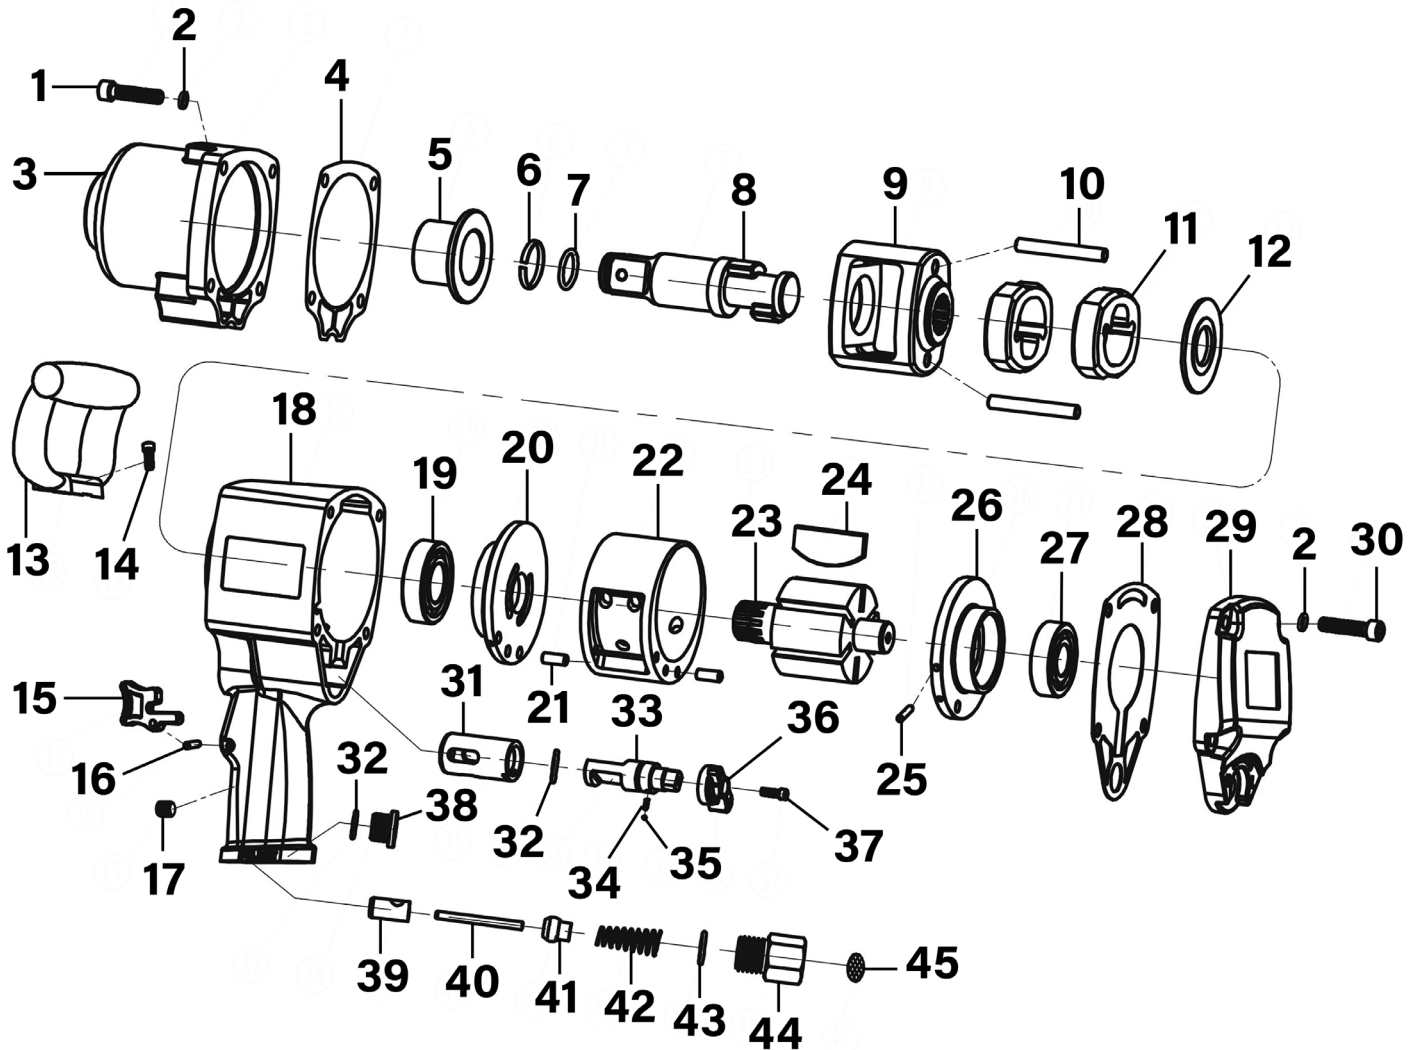

Parts Information:  
**Air Impact Wrench 1" Sq Drive Pistol Type -  
 Twin Hammer**  
**Model No: SA297.V2**

Item	Part No.	Description	Qty
1	SCB830.SB	Socket Cap Bolt M8 x 30mm Black	4
2	FWM8.SB	Flat Washer M8 Black	8
3	SA297-V2-03	Hammer Case	1
4	SA297-V2-04	Hammer Case Gasket	1
5	SA297-V2-05	Anvil Bushing	1
6	SA297-V2-06	Anvil Ring	1
7	SA297-V2-07	O-Ring 17.5 x 2.4mm	1

Item	Part No.	Description	Qty
8	SA297-V2-08	Anvil 1"	1
9	SA297-V2-09	Hammer Frame	1
10	SA297-V2-10	Hammer Pin	2
11	SA297-V2-11	Hammer Cage	2
12	SA297-V2-12	Hammer Cage Washer	1
13	SA297-V2-13	Side Handle	1
14	SCB612.SB	Socket Cap Bolt M6 x 12mm Black	2

Parts Information:  
**Air Impact Wrench 1" Sq Drive Pistol Type -  
Twin Hammer**  
**Model No: SA297.V2**

Item	Part No.	Description	Qty
15	SA297-V2-15	Trigger	1
16	SA297-V2-16	Trigger Pin	1
17	SA297-V2-17	Grub Screw	1
18	SA297-V2-18	Housing	1
19	B/6205	Bearing 6205	1
20	SA297-V2-20	Front End Plate	1
21	SA297-V2-21	Cylinder Pin	2
22	SA297-V2-22	Cylinder	1
23	SA297-V2-23	Rotor	1
24	SA297-V2-24	Rotor Blade	6
25	SA297-V2-25	Dowel Pin	1
26	SA297-V2-26	Rear End Plate	1
27	B/6204	Bearing 6204	1
28	SA297-V2-28	Rear Cover Gasket	1
29	SA297-V2-29	Rear Cover	1
30	SCB830.SB	Socket Cap Bolt M8 x 30mm Black	4

Item	Part No.	Description	Qty
31	SA297-V2-31	Reverse Valve Bushing	1
32	SA297-V2-32	O-Ring 15 x 2mm	1
33	SA297-V2-33	Reverse Valve	1
34	SA297-V2-34	Spring	1
35	SB-3.2	Steel Ball 3.2mm	1
36	SA297-V2-36	Reverse Valve Knob	1
37	MSP510.SB	Machine Screw Pan Head Phillips M5 x 10mm Black	1
38	SA297-V2-38	Aluminium Plug	1
39	SA297-V2-39	Air Inlet Bushing	1
40	SA297-V2-40	Air Inlet Pin	1
41	SA297-V2-41	Air Inlet Valve	1
42	SA297-V2-42	Air Inlet Spring	1
43	SA297-V2-43	O-Ring 16 x 2mm	1
44	SA297-V2-44	Air Inlet	1
45	SA297-V2-45	Air Inlet Filter	1