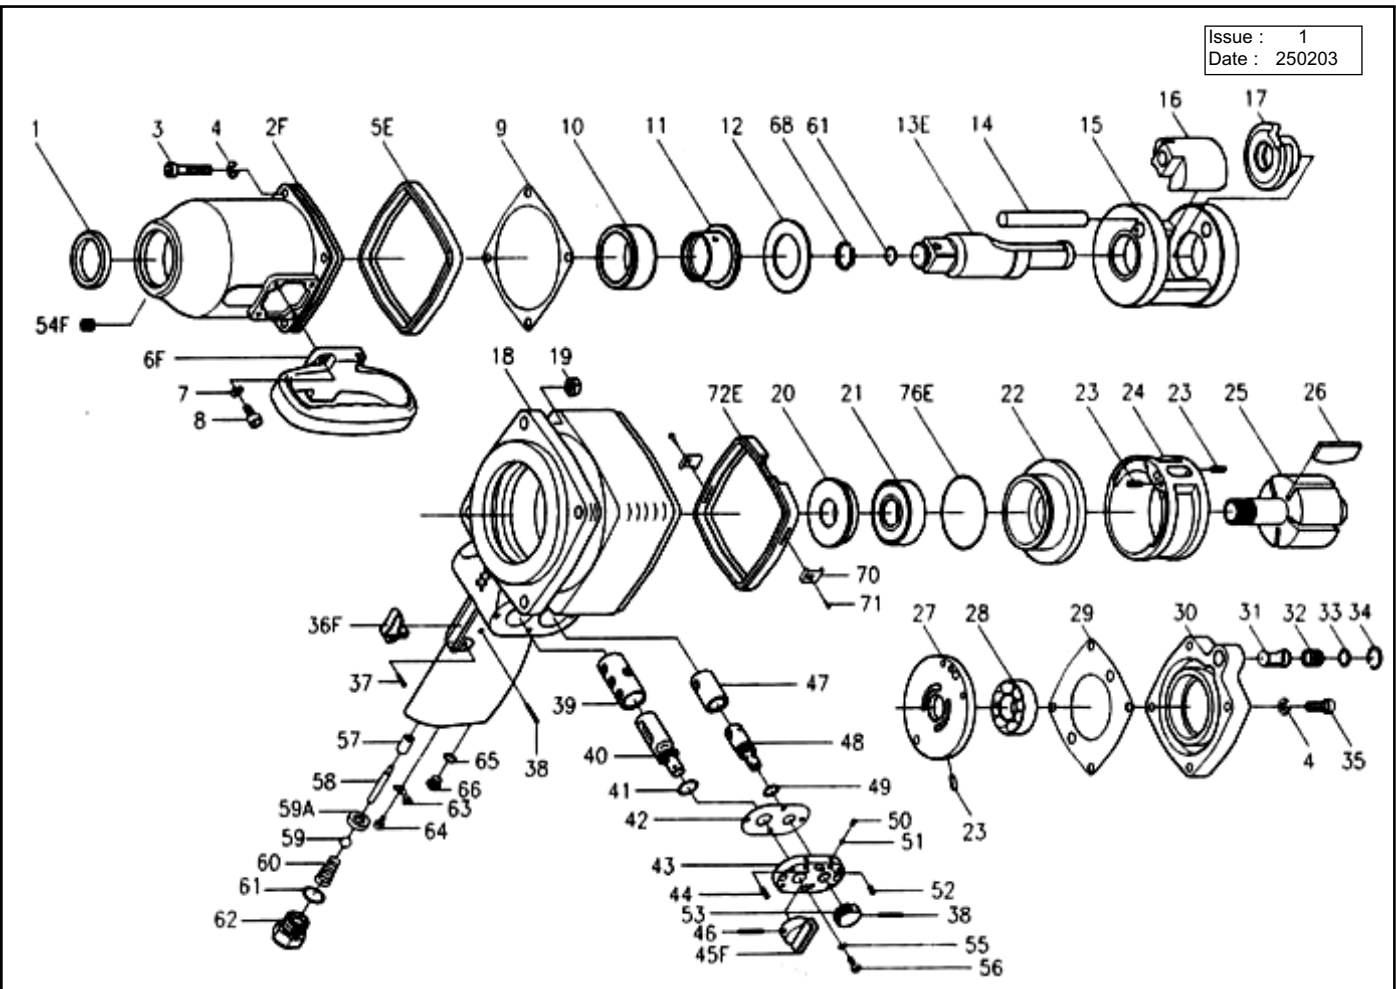

# SEALEY POWER TOOLS

PARTS DIAGRAM AND LIST FOR:  
**1" SQUARE DRIVE AIR IMPACT PISTOL WRENCHES**  
 Models: **SA292 & SA293**

Issue : 1  
 Date : 250203

Item	Part No	Description	Item	Part No	Description	Item	Part No	Description
1	SA292-3/01	Oil seal	25	SA292-3/25	Rotor	49	SA292-3/49	O-ring
2F	SA292-3/02	Hammer case	26	SA292-3/26	Rotor blade	50	SA292-3/50	Spring
3	SA292-3/03	Cap screw	27	SA292-3/27	Rear end plate	51	SA292-3/51	Steel ball
4	SA292-3/04	Spring washer	28	SA292-3/28	Ball bearing	52	SA292-3/52	Spring pin
5E	SA292-3/05	Housing band	29	SA292-3/29	Rear gasket	53	SA292-3/53	Regulator knob
6F	SA292-3/06	D-type handle	30	SA292-3/30	Rear cover	54F	SA292-3/54	Pin
7	SA292-3/07	Spring washer	31	SA292-3/31	Exhaust cover	55	SA292-3/55	Spring washer
8	SA292-3/08	Cap screw	32	SA292-3/32	Spring	56	SA292-3/56	Cap screw
9	SA292-3/09	Front gasket	33	SA292-3/33	Exhaust spring receiver	57	SA292-3/57	Bushing
10	SA292-3/10	Thimble	34	SA292-3/34	Snap ring	58	SA292-3/58	Valve stem
11	SA292-3/11	Anvil bushing	35	SA292-3/35	Cap screw	59	SA292-3/59	Steel ball
12	SA292-3/12	Front washer	36F	SA292-3/36	Trigger	59A	SA292-3/59A	Bushing
13E	SA292/13	8" Anvil	37	SA292-3/37	Spring pin	60	SA292-3/60	Spring
13E	SA293/13	2" Anvil	38	SA292-3/38	Spring pin	61	SA292-3/61	O-ring
14	SA292-3/14	Hammer pin	39	SA292-3/39	Reverse valve bushing	62	SA292-3/62	Air inlet 3/8"
15	SA292-3/15	Hammer cage	40	SA292-3/40	Reverse valve	63	SA292-3/63	Stopper
16	SA292-3/16	Hammer dog	41	SA292-3/41	O-ring	64	SA292-3/64	Stopper bolt
17	SA292-3/17	Cam	42	SA292-3/42	Valve packing	65	SA292-3/65	O-ring
18	SA292-3/18	Motor housing	43	SA292-3/43	Valve cap	66	SA292-3/66	Oil chamber screw
19	SA292-3/19	Locking nut	44	SA292-3/44	Spring pin	68	SA292-3/68	Anvil collar
20	SA292-3/20	Spacer	45F	SA292-3/45	Reverse valve	70	SA292-3/70	Retaining ring
21	SA292-3/21	Ball bearing	46	SA292-3/46	Spring pin	71	SA292-3/71	Tapping screw
22	SA292-3/22	Front end plate	47	SA292-3/47	Regulator bushing	72E	SA292-3/72E	Housing band
23	SA292-3/23	Spring pin	48	SA292-3/48	Regulator	76E	SA292-3/76E	O-ring
24	SA292-3/24	Cylinder						