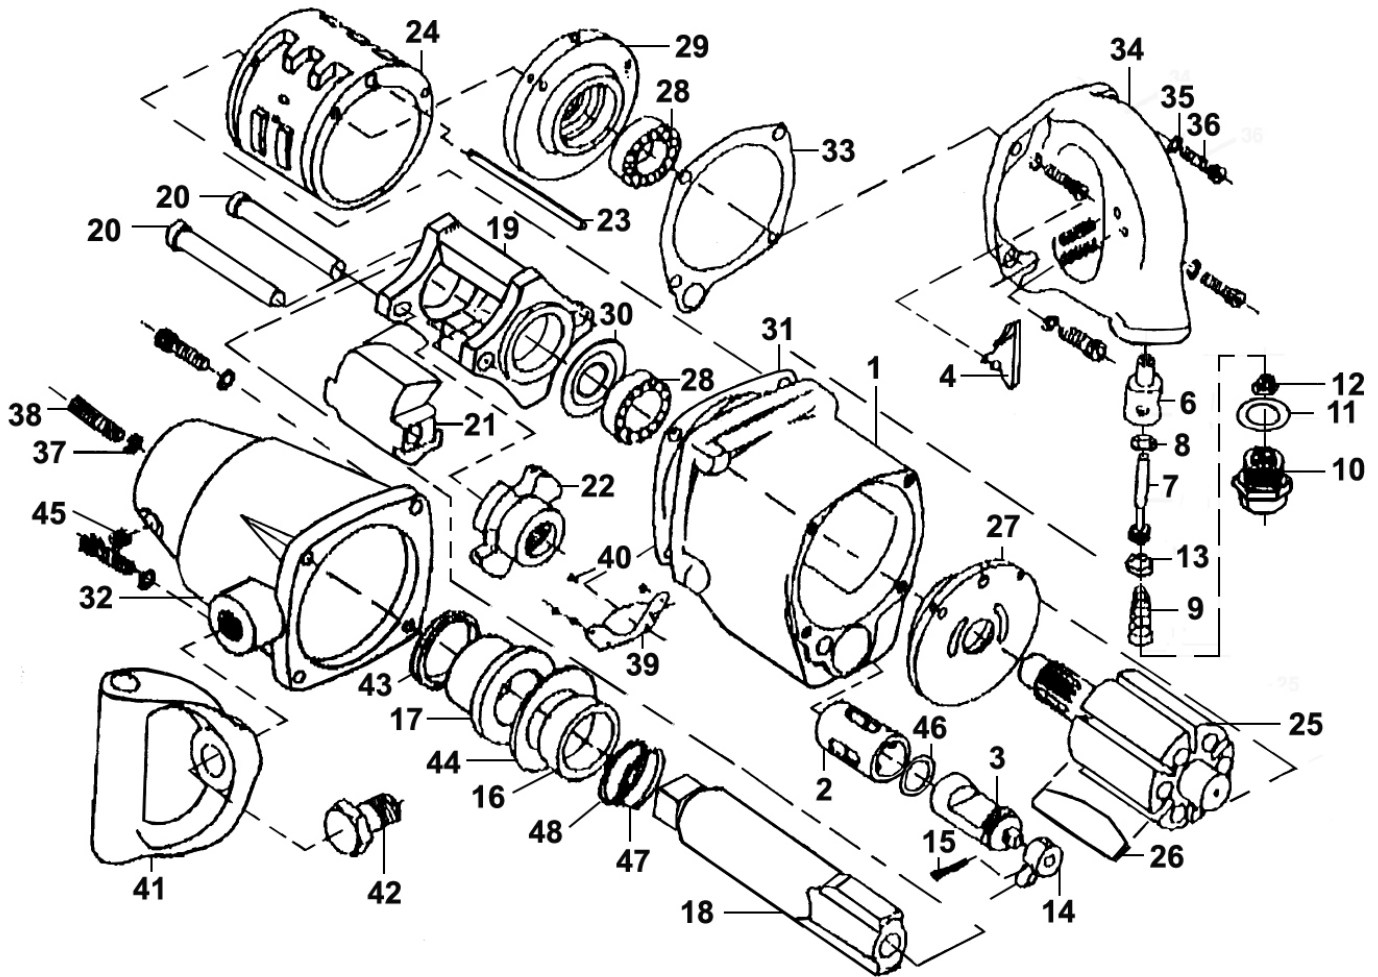

Parts Information:
Air Impact Wrench 1" Sq Drive Straight
Long Anvil
Model No: SA29-S

NOTE: It is our policy to continually improve products and as such we reserve the right to alter data, specifications and component parts without prior notice. There may be alternative versions of this product, please contact us should you require this information.

Sealey Group, Kempson Way, Suffolk Business Park, Bury St Edmunds, Suffolk. IP32 7AR

01284 757500

01284 703534

sales@sealey.co.uk

www.sealey.co.uk

Parts Information:
Air Impact Wrench 1" Sq Drive Straight
Long Anvil
Model No: SA29-S

Item	Part No.	Description
1	SA29SX/01	Motor Housing
2	SA29SX/28	Valve Sleeve
3	SA29SX/29	Reverse Valve
4	SA29SX/17	Trigger
6	SA29SX/19	Bushing
7	SA29SX/20	Throttle Pin
8	SA29SX/21	O-Ring
9	SA29SX/23	Spring
10	SA29SX/25	Hose Fitting
11	SA29SX/26	O-Ring
12	SA29SX/24	Screen
13	SA29SX/22	Retainer O-Ring
14	SA29SX/30	Lever Reverse
15	SA29SX/31	Pin
16	SA29SX/47	Bushing Flange
17	SA29SX/06	Anvil Bushing
18	SA29S/18	Anvil Long
19	SA29SX/41	Hammer Cage
20	SA29SX/43	Hammer Pin
21	SA29SX/44	Hammer Dog
22	SA29SX/45	Drive cam
23	SA29SX/40	Pin
24	SA29SX/36	Cylinder
25	SA29SX/37	Rotor

Item	Part No.	Description
26	SA29SX/38	Rotor Blade
27	SA29SX/34	Front End Plate
28	B/6005	Bearing 6005
29	SA29SX/39	Rear End Plate
30	SA29SX/42	Washer
31	SA29SX/11	Front Gasket
32	SA29SX/10	Clutch Housing
33	SA29SX/03	Rear Gasket
34	SA29SX/02	Rear Cover
35	SA29SX/05	Washer
36	SA29SX/04	Screw
37	SA29SX/13	Washer
38	SA29SX/12	Screw
39	SA29SX/08	Cover
40	SA29SX/09	Screw
41	SA29SX/15	Handle Dead
42	SA29S/42	Bolt Slide
43	SA29SX/07	Oil Seal
44	SA29SX/48	Washer
45	SA29SX/14	Screw
46	SA29SX/32	O-Ring
47	SA29S/47	Anvil Clooar
48	SA29S/48	O-Ring