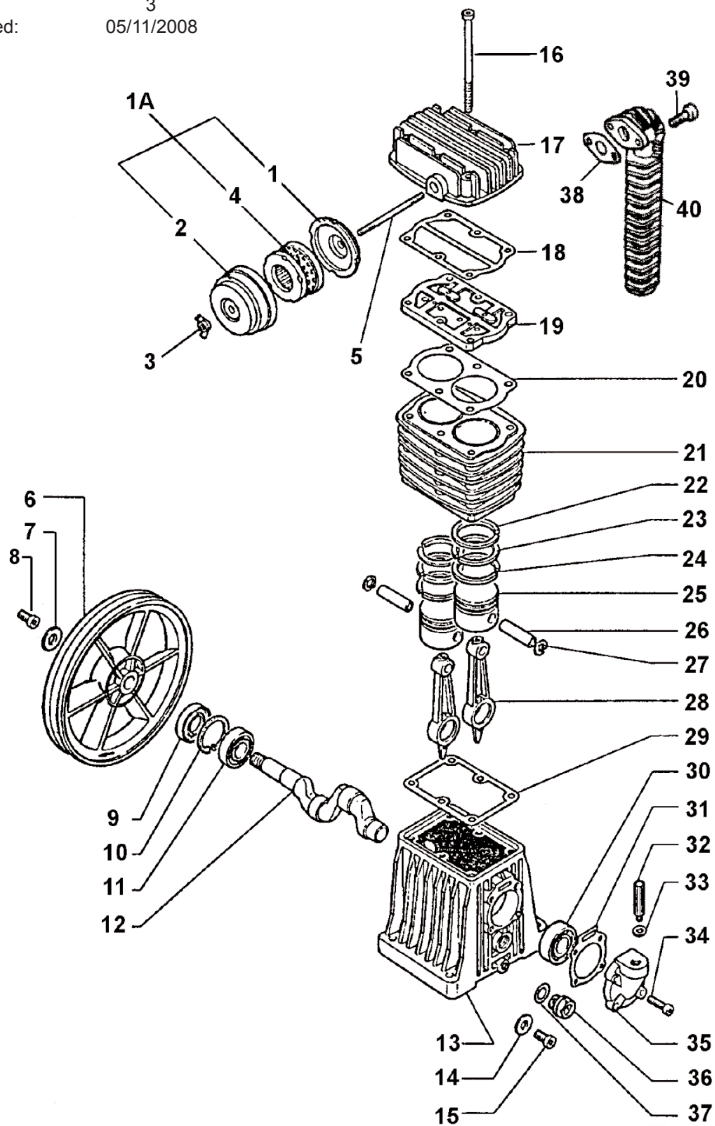

Issue: 3  
Date Issued: 05/11/2008

ITEM	PART NO	DESCRIPTION
1A	SH35640600	FILTER COMPLETE K12 (INCORPORATING 1,2, & 4).
1	SH35600420	FILTER BASE PLATE
2	SH35600440	FILTER COVER
3	SH37400450	FLY NUT / FILTER SECURING
4	SH35600430	FILTER ELEMENT
5	SH37300410	STUD FILTER MOUNTING
6	SH31007280	PUMP PULLEY
7	SH37508090	WASHER
8	SH37335610	SCREW
9	SH30307540	OIL SEAL
10	SH37607530	CIRCLIP / CRANK SHAFT
11	SH30300030	CRANK MAIN BEARING
12	SH30206850	CRANK SHAFT
13	SH33106800	CRANK CASE
14	SH37500670	DRAIN BOLT WASHER
15	SH37303340	DRAIN ALLEN BOLT
16	SH37306930	HEAD BOLTS
17	SH31306820	CYLINDER HEAD
18	SH30506900	HEAD GASKET
19	SH32706840	VALVE PLATE
20	SH30506890	GASKET CYLINDER - VALVE PLATE
21	SH31606810	CYLINDER / BARREL
22	SH31200300	PISTON RING-TOP
23	SH31200290	PISTON RING-CENTRE
24	SH31200280	PISTON RING-BASE
25	SH31200270	PISTON
26	SH31200260	GUDGEON PINS
27	SH37600230	CIRCLIP / PISTON
28	SH31106860	CONNECTING RODS
29	SH30506880	BASE GASKET
30	SH30300030	CRANK MAIN BEARING
31	SH30506870	END CAP GASKET
32	SH3650020A	OIL FILTER / BREATHER CAP
33	SH3050016A	OIL FILLER GASKET
34	SH37306920	END CAP ALLEN BOLTS
35	SH30406830	CRANK END CAP/OIL FILLER
36	SH36500140	OIL LEVEL EYE GLASS
37	SH30500130	OIL LEVEL WASHER
38	SH30501490	GASKET
39	SH37302530	SCREW
40	SH32901460	AFTER COOLER PUMP, COMPLETE ASSEMBLY SHK1205110