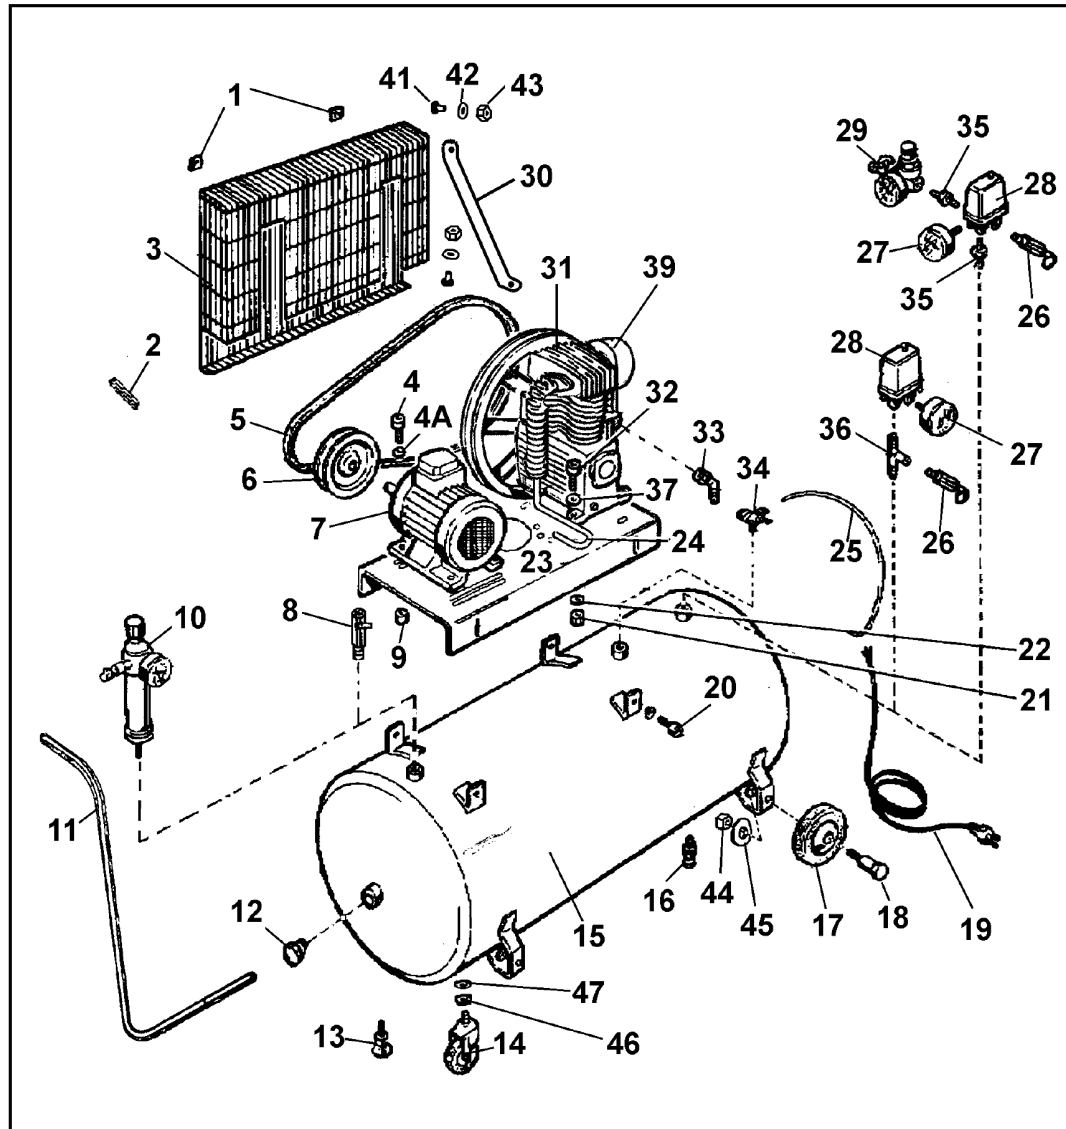

## PARTS LIST FOR: COMPRESSOR Models: SA2010/3 SA2015/3 SA2020/3 SA2050/3

ITEM	PART NO	DESCRIPTION	ITEM	PART NO	DESCRIPTION
1	SH13400050	FIXING BLOCK	42	SH17500160	WASHER
2	SH13400020	ANTI VIBRATION BAR	43	SH17400080	NUT
3	SH13400060	PULLEY GUARD	44	SH17400100	NUT
4	SH17300590	BOLT (MOTOR FIXING)	45	SH17500110	WASHER
4A	SH17500160	WASHER	46	SH17400100	NUT
5	SH13900360	V/A51 PULLEY BELT	47	17500110	WASHER
6	SH13500920	PULLEY Ø180 SA2015/3 & SA2020/3			
6	SH13500890	PULLEY Ø160 SA2010/3 & SA2050/3			
7	SH10701540	MOTOR 3 HP			
8	SH15300260	OUTLET TAP 1/2. BSP			
9	SH17400080	NUT			
10	SH13000320	FILTER REG - SA2010/3 & SA2050/3 ONLY			
11	SH14201250	HANDLE			
12	SH16901890	1/2. PLUG			
12A	SH16901960	2. PLUG			
13	SH16500300	RUBBER FOOT			
14	SH13200130	WHEEL, CASTOR			
15	SH11902930	TANK 50 LTR Model SA2050/3			
15	SH11902980	TANK 100 LTR Model SA2010/3			
15	SH11902990	TANK 150 LTR Model SA2015/3			
15	SH11903000	TANK 200 LTR Model SA2020/3			
16	SH15300320	BLEED TAP			
17	SH13200060	WHEEL			
18	SH13200160	WHEEL BOLT			
19	SH16600350	MAINS CABLE			
20	SH17300300	BOLT M10 X 15			
21	SH17400080	NUT 8MA 65			
22	SH17500090	WASHER			
23	SH14201360	MOUNT PLATE			
24	SH14300690	DELIVERY PIPE			
25	SH14300980	NYLON PIPE			
26	SH14400770	SAFETY VALVE			
27	SH15000060	GAUGE			
28	SH12800270	PRESSURE SWITCH			
29	SH13000330	REGULATOR & GAUGE ASSEMBLY			
30	SH14200460	BRACKET - PULLEY COVER			
31	SHK1205110	PUMP K12C			
32	SH17300250	BOLT M8 X 30			
32	SH17300270	BOLT M8 X 40			
33	SH16900990	UNION 90 DEGREE -1/2. BSP			
34	SH14401570	NON RETURN VALVE			
35	SH16901980	REDUCER UNION 3/8. - 1/4.			
36	SH16901440	UNION			
37	SH17500090	WASHER			
38	SH13000310	REGULATOR			
39	SH35640600	FILTER COMP			
40	SH15300240	TAP			
41	SH17300230	BOLT			