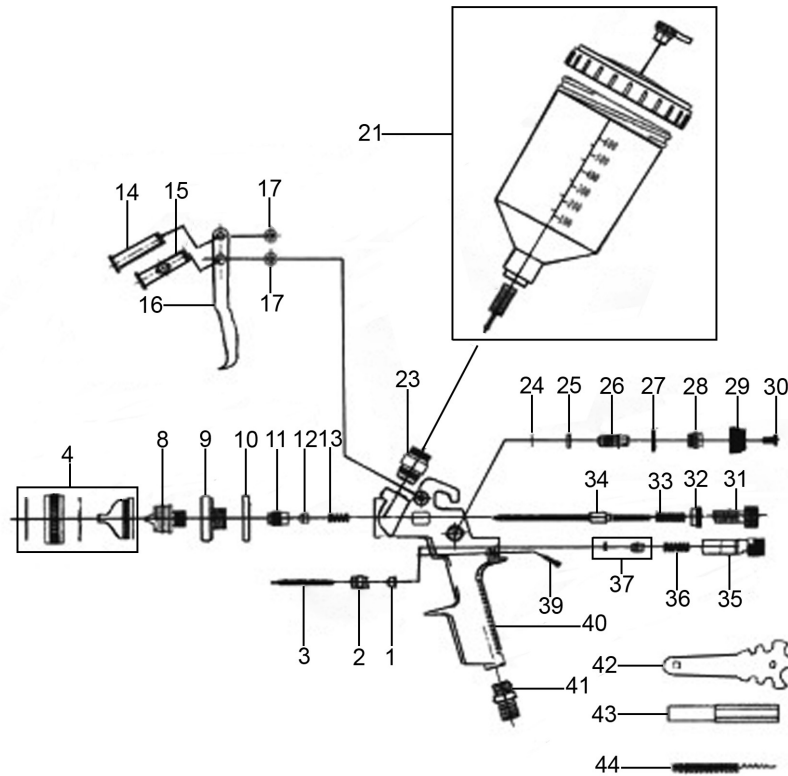

Parts Information:
**Spray Gun Professional Gravity Feed
 1.4mm Set-Up
 Model No: S701G**

Item	Part No.	Description
1	S701G.01	Seal Washer, White Plastic
2	S701G.02	Knob, Air Switch
3	S701G.03	Rod, Air Switch
4	S701G.04	Air Cap Assembly, 1.4mm
8	S701G.08	Fluid Nozzle
9	S701G.09	Plug, Fluid Nozzle
10	S701G.10	Plastic Washer
11	S701G.11	Direction Screw
12	S701G.12	Plastic Washer, White
13	S701G.13	Spring
14	S701G.14	Trigger Pin 1
15	S701G.15	Trigger Pin 2
16	S701G.16	Trigger
17	HVLP742.25	E-Clip
21	S701G.21	Container Assembly
23	S701G.23	Adaptor
24	S701G.24	E-Clip
25	SA802.23	O-Ring
26	S701G.26	Pattern Adjustment
27	S701G.27	Copper Washer
28	S701G.28	Knob, Pattern Adjustment
29	S701G.29	Screw, Pattern Adjustment

Item	Part No.	Description
30	MSC48.S	Csk Phillips Machine Screw M4 x 8mm
31	S701G.31	Knob, Fluid Adjustment
32	S701G.32	Joint Cap
33	S701G.33	Spring, Fluid Needle
34	S701G.34	Needle, Fluid Adjustment, 1.4mm
35	S701G.35	Modulator
36	S701G.36	Spring, Air Switch
37	S701G.37	Switch Block (c/w O-Ring)
39	S701G.39	Screw
40	S701G.40	Gun Body
41	S701G.41	Plug, Air Inlet
42	S701G.42	Tool Wrench
43	S701G.43	Hex Wrench
44	S701G.44	Brush
--	S701G.04-1.7	Air Cap Assembly, 1.7mm (Not Shown)
--	S701G.04-2.0	Air Cap Assembly, 2.0mm (Not Shown)
--	S701G.08-2.0	Fluid Nozzle, 2.0mm (Not Shown)
--	S701G.45	Fluid Adjustment Needle, 1.7mm (Not Shown)
--	S701G.46	White Seal (Not Shown)
--	S701G.SET1.4	1.4mm Set Up (Not Shown)
--	S701G.SET1.7	1.7mm Set Up (Not Shown)
--	S701G.SET2.0	2.0mm Set Up (Not Shown)