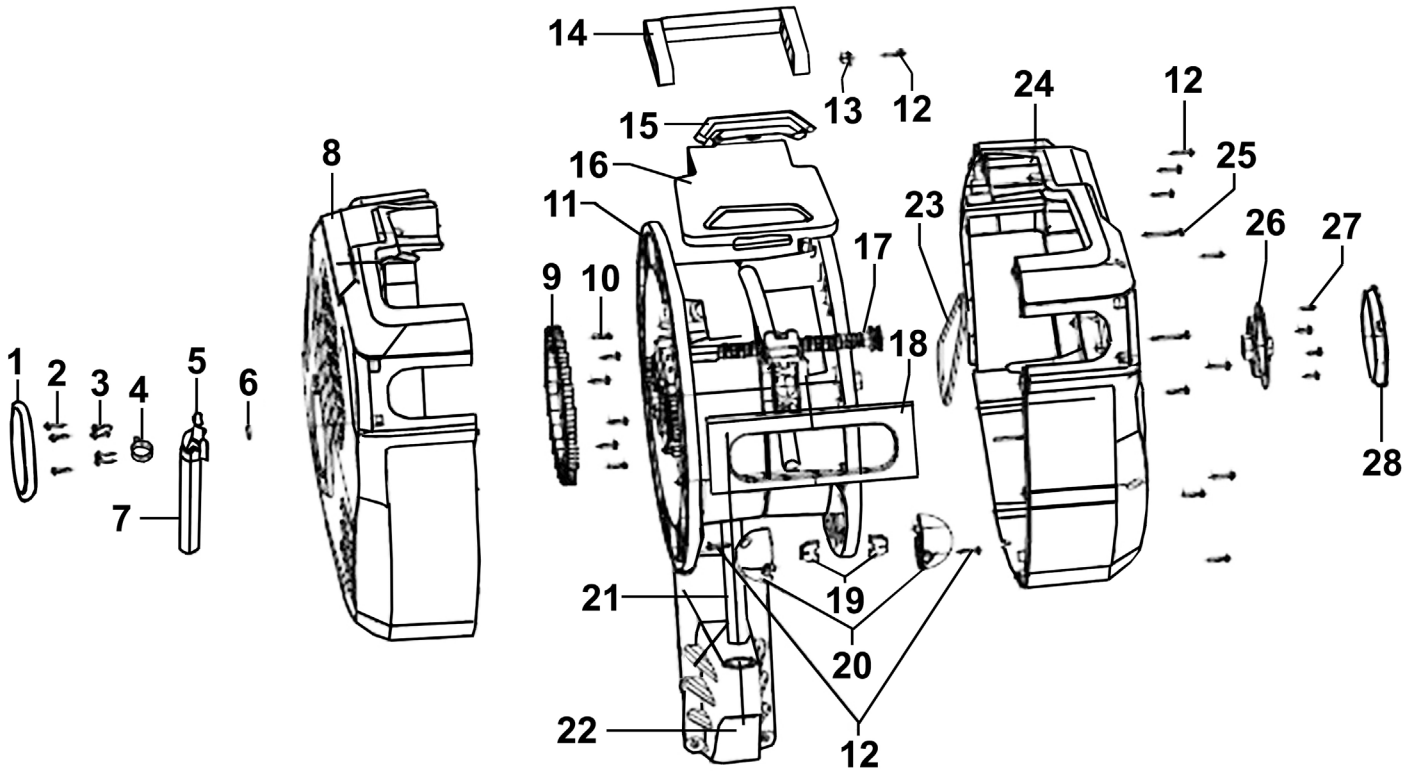

Parts Information:
Auto Rewind Control Garden Hose Reel
20mtr
Model No: RWH20

Item	Part No.	Description
1	RWH30.01	Left Side Cover
2	RWH20.02	Screw (M5x10)
3	RWH20.03	Screw (M4x10)
4	RWH30.04	Hose Clip
5	RWH30.05	Inlet
6	10QJV3.2-29	O-Ring, (Ex: 20.78 In: 15.54 Cs: 2.62)
7	RWH30.07	Inlet Hose
8	RWH20.08	Left Casing Assembly
9	RWH30.09	Gear Wheel (Large)
10	RWH20.10	Screw (St4x18)
11	RWH20.11	Drum Assembly
12	RWH20.12	Screw (St4x25)
13	RWH20.13	Washer For Handle
14	RWH30.14	Handle
15	RWH30.15	Top Cover For Handle

Item	Part No.	Description
16	RWH30.16	Top Cover
17	RWH20.17	Hose Guide System
18	RWH20.18	Front Cover
19	RWH30.19	Bushing
20	RWH30.20	Stop Ball (2 Halves)
21	RWH20.21	Stainless Tube
22	SA824V2-22	Mounting Bracket
23	RWH20.23	Belt, Ribbed Plastic
24	RWH20.24	Right Casing Assembly
25	RWH20.25	Screw (St4x40)
26	RWH30.26	Preload Wheel
27	RWH20.27	Screw (St4x10)
28	RWH30.28	Right Side Cover
--	RWH30.30	Free Stop Assembly (Not Shown)
--	RWH30.31	Slow Return Assembly (Not Shown)