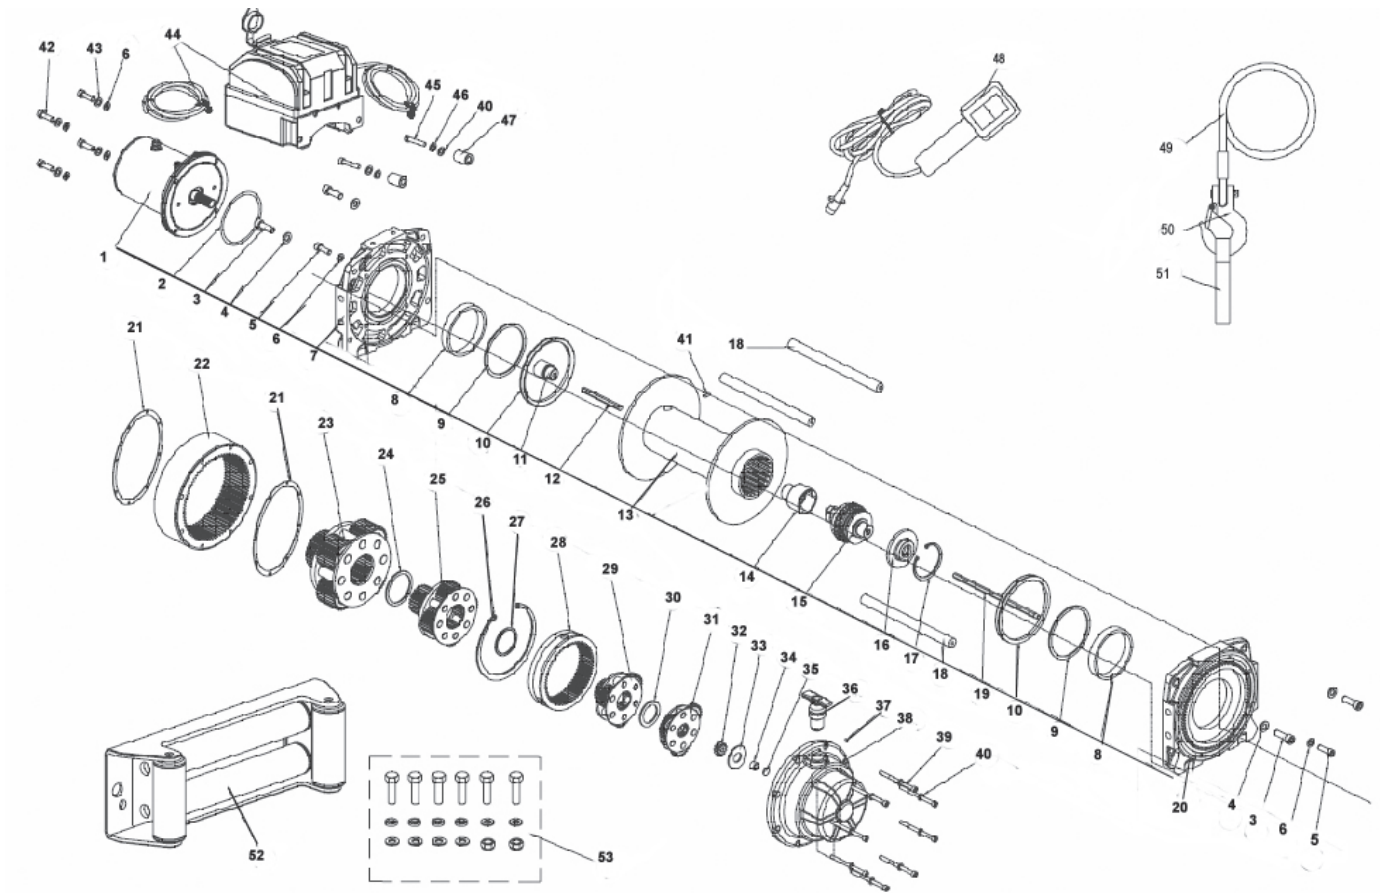

Parts Information:  
Recovery Winch 8180kg (18000lb) Line Pull  
12V Industrial  
Model No: RW8180

**NOTE:** It is our policy to continually improve products and as such we reserve the right to alter data, specifications and component parts without prior notice.

01284 757500

01284 703534

sales@sealey.co.uk

www.sealey.co.uk

Parts Information:  
**Recovery Winch 8180kg (18000lb) Line Pull**  
**12V Industrial**  
**Model No: RW8180**

Item	Part No.	Description
1	RW8180.01	MOTOR ASSEMBLY
2	RW8180.02	O-RING
3	RW8180.03	HEX SOCKET CAP SCREW (M10x30) (NLA)
4	SWM8.S	SPRING WASHER M8 ZINC (SINGLE)
5	SCB830.S	SOCKET CAP BOLT ZINC M8X30
6	SWM8.S	SPRING WASHER M8 ZINC (SINGLE)
7	RW8180.07	FRAME FOR MOTOR
8	RW8180.08	SLIDING BEARING (I)
9	RW8180.09	NYLON WASHER
10	RW8180.10	SEAL RING
11	RW8180.11	MOTOR-CONNECTOR
12	RW8180.12	HEX SHAFT (I)
13	RW8180.13	DRUM (SO)
14	RW8180.14	BRAKE-CONNECTOR
15	RW8180.15	BRAKE ASSEMBLY
16	RW8180.16	GEAR WHEEL
17	RW8180.17	RETAINING RING
18	RW8180.18	CLUTCH BAR
19	RW8180.19	HEX SHAFT (II)
20	RW8180.20	GEARBOX FRAME
21	RW8180.21	SEAL (II)
22	RW8180.22	STAGE GEAR RING (4th)
23	RW8180.23	STAGE PLANETARY GEAR ASS'Y (4th)
24	RW8180.24	REDUCE WASHER (RUBBER)
25	RW8180.25	STAGE PLANETARY GEAR ASS'Y (3rd)
26	RW8180.26	RETAINING RING
27	RW8180.27	REDUCE WASHER (RUBBER)