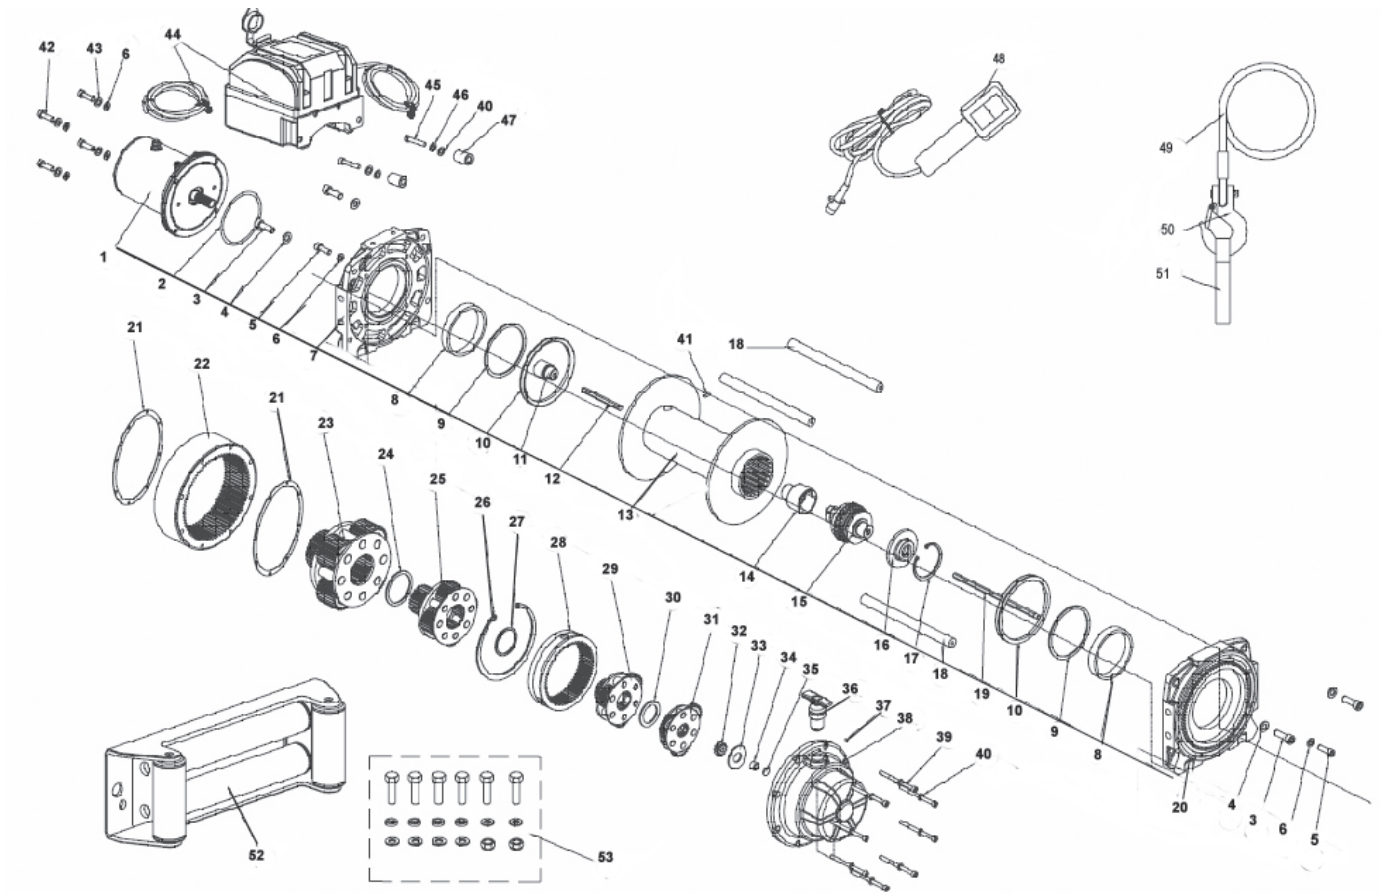

Parts Information:
Recovery Winch 6815kg Line Pull 12V
Industrial
Model No: RW6815

NOTE: It is our policy to continually improve products and as such we reserve the right to alter data, specifications and component parts without prior notice.

01284 757500

01284 703534

sales@sealey.co.uk

www.sealey.co.uk

Parts Information:
**Recovery Winch 6815kg Line Pull 12V
Industrial
Model No: RW6815**

Item	Part No.	Description
1	RW8180.01	MOTOR ASSEMBLY
2	RW8180.02	O-RING
3	RW8180.03	HEX SOCKET CAP SCREW (M10x30) (NLA)
4	SWM8.S	SPRING WASHER M8 ZINC (SINGLE)
5	SCB830.S	SOCKET CAP BOLT ZINC M8X30
6	SWM8.S	SPRING WASHER M8 ZINC (SINGLE)
7	RW8180.07	FRAME FOR MOTOR
8	RW8180.08	SLIDING BEARING (I)
9	RW8180.09	NYLON WASHER
10	RW8180.10	SEAL RING
11	RW8180.11	MOTOR-CONNECTOR
12	RW8180.12	HEX SHAFT (I)
13	RW8180.13	DRUM (SO)
14	RW8180.14	BRAKE-CONNECTOR
15	RW8180.15	BRAKE ASSEMBLY
16	RW8180.16	GEAR WHEEL
17	RW8180.17	RETAINING RING
18	RW8180.18	CLUTCH BAR
19	RW8180.19	HEX SHAFT (II)
20	RW8180.20	GEARBOX FRAME
21	RW8180.21	SEAL (II)
22	RW8180.22	STAGE GEAR RING (4th)
23	RW8180.23	STAGE PLANETARY GEAR ASS'Y (4th)
24	RW8180.24	REDUCE WASHER (RUBBER)
25	RW8180.25	STAGE PLANETARY GEAR ASS'Y (3rd)
26	RW8180.26	RETAINING RING
27	RW8180.27	REDUCE WASHER (RUBBER)