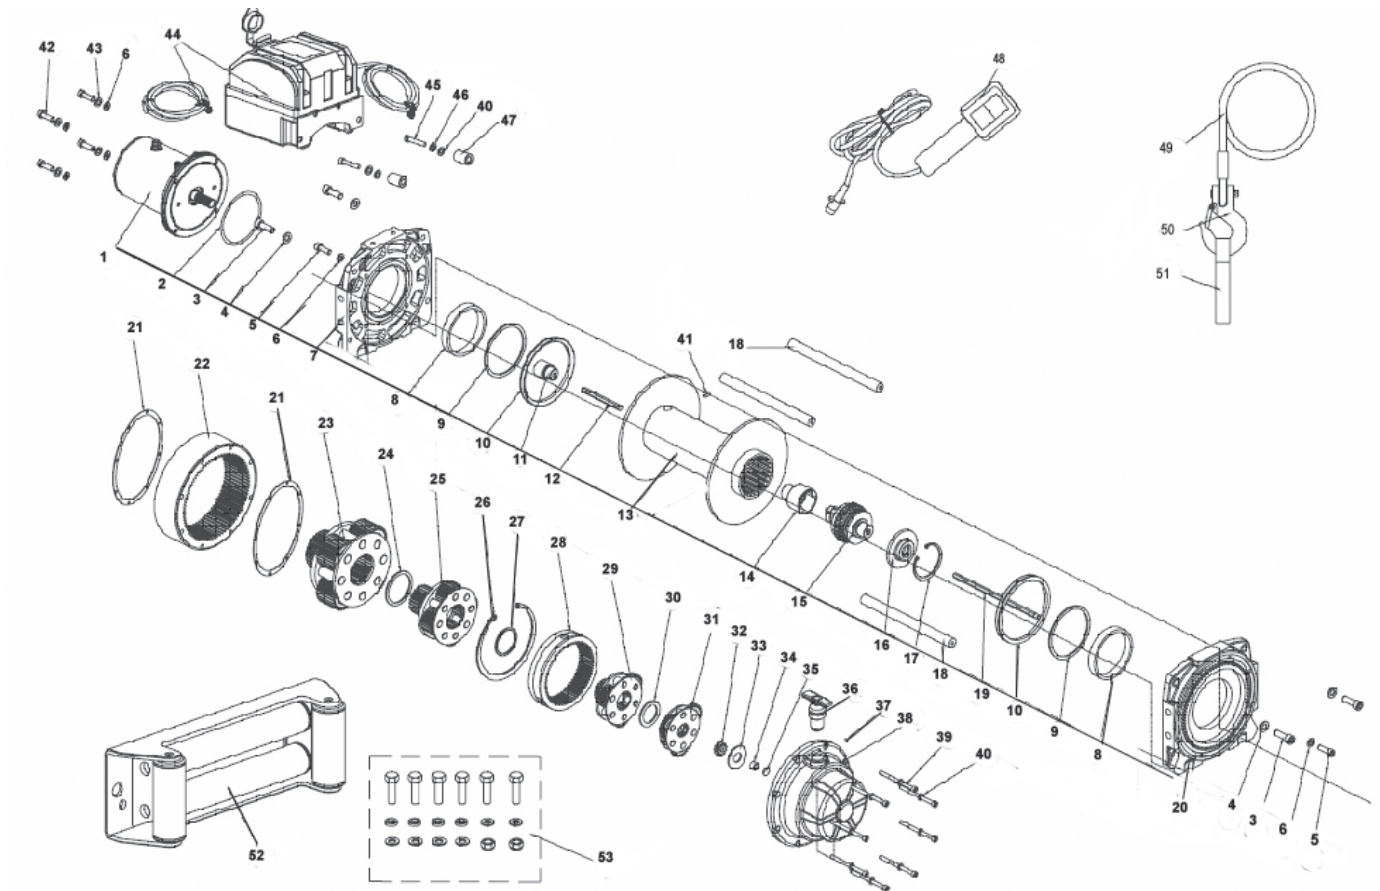

Parts Information:
Recovery Winch 5675kg (13000lb) Line
Pull 12V Industrial
Model No: RW5675

NOTE: It is our policy to continually improve products and as such we reserve the right to alter data, specifications and component parts without prior notice.

01284 757500

01284 703534

sales@sealey.co.uk

www.sealey.co.uk

Parts Information:
**Recovery Winch 5675kg (13000lb) Line
Pull 12V Industrial
Model No: RW5675**

1	RW8180.01	MOTOR ASSEMBLY
2	RW8180.02	O-RING
3	RW8180.03	HEX SOCKET CAP SCREW (M10x30) (NLA)
4	SWM8.S	SPRING WASHER M8 ZINC (SINGLE)
5	SCB830.S	SOCKET CAP BOLT ZINC M8X30
6	SWM8.S	SPRING WASHER M8 ZINC (SINGLE)
7	RW8180.07	FRAME FOR MOTOR
8	RW8180.08	SLIDING BEARING (I)
9	RW8180.09	NYLON WASHER
10	RW8180.10	SEAL RING
11	RW8180.11	MOTOR-CONNECTOR
12	RW8180.12	HEX SHAFT (I)
13	RW8180.13	DRUM
14	RW8180.14	BRAKE-CONNECTOR
15	RW8180.15	BRAKE ASSEMBLY
16	RW8180.16	GEAR WHEEL
17	RW8180.17	RETAINING RING
18	RW8180.18	CLUTCH BAR
19	RW8180.19	HEX SHAFT (II)
20	RW8180.20	GEARBOX FRAME
21	RW8180.21	SEAL (II)
22	RW8180.22	STAGE GEAR RING (4th)
23	RW8180.23	STAGE PLANETARY GEAR ASS'Y (4th)
24	RW8180.24	REDUCE WASHER (RUBBER)
25	RW8180.25	STAGE PLANETARY GEAR ASS'Y (3rd)
26	RW8180.26	RETAINING RING
27	RW8180.27	REDUCE WASHER (RUBBER)
28	RW8180.28	STAGE GEAR RING (3rd)