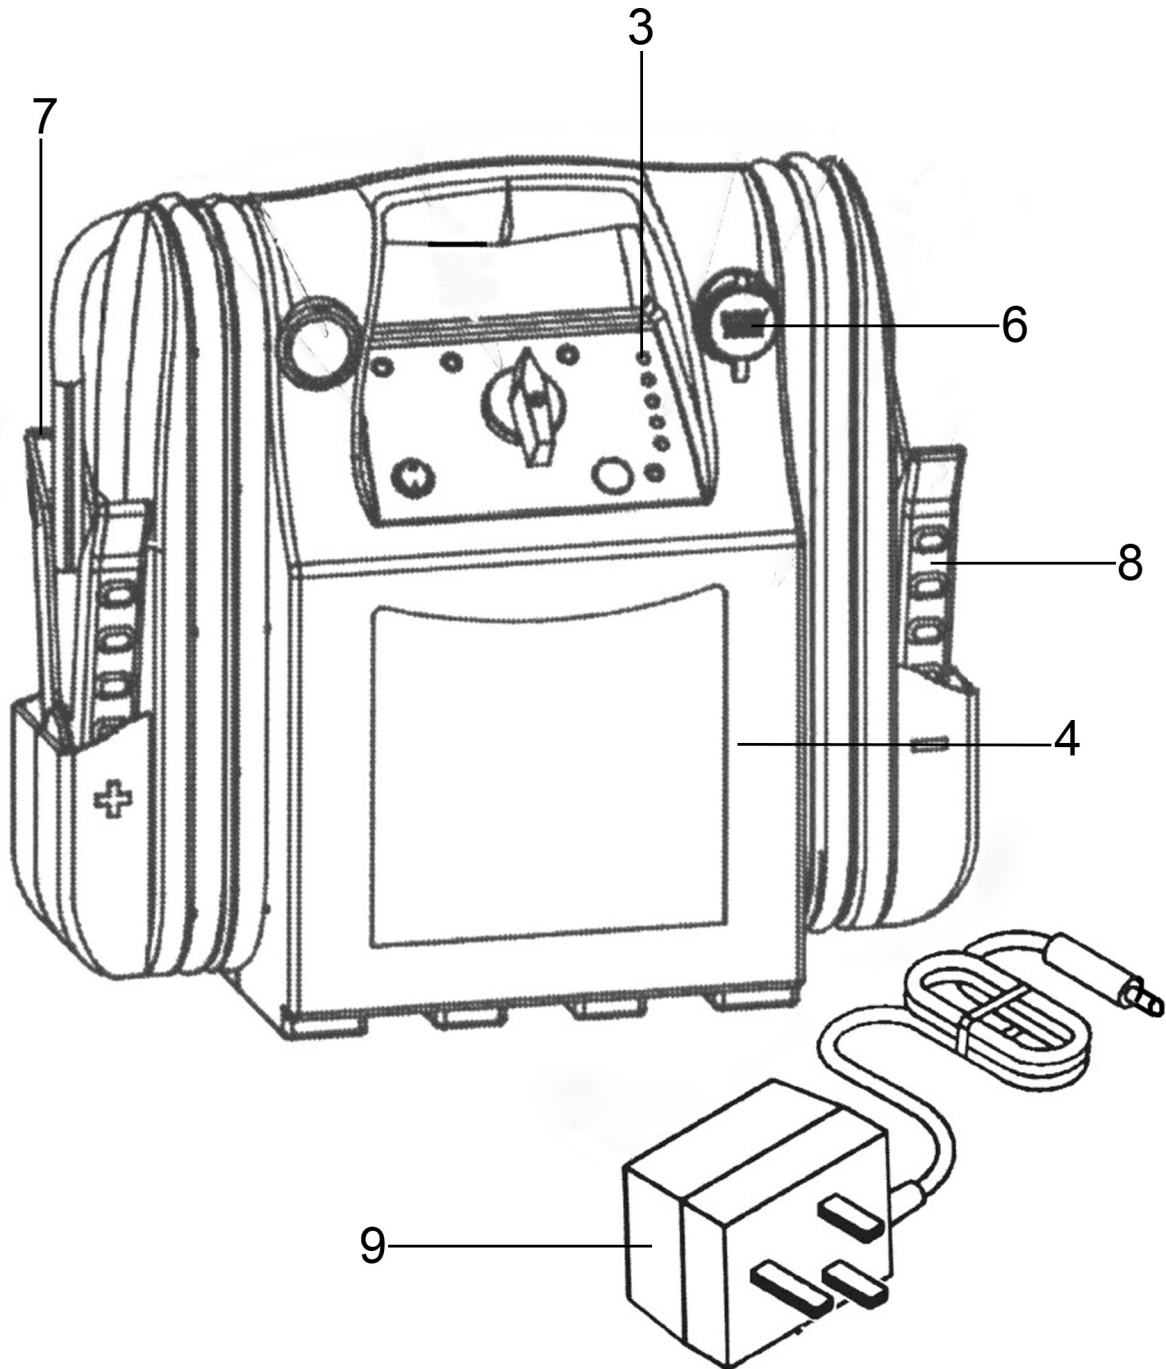

Parts Information:  
**RoadStart® Emergency Jump Starter 12V**  
**3200 Peak Amps**  
**Model No: RS103.V3**

Item	Part No.	Description
3	RS103.V2-03	Power Indicator
4	RS103.V3-C	Casing
6	RS103.06	Socket, Cigarette Lighter (c/w Cap)
7	RS103.07	Clamp, Negative (c/w Cable)
8	RS103.08	Clamp, Positive (c/w Cable)

Item	Part No.	Description
9	RS10AUA	Universal Adaptor
--	RS1/B	Battery (Not Shown)
--	RS103.02	Led Display Label (Not Shown)
--	RS103.10	Extension Cord (Not Shown)
--	RS103.11	Clamp Clips (Pair)(Not Shown)