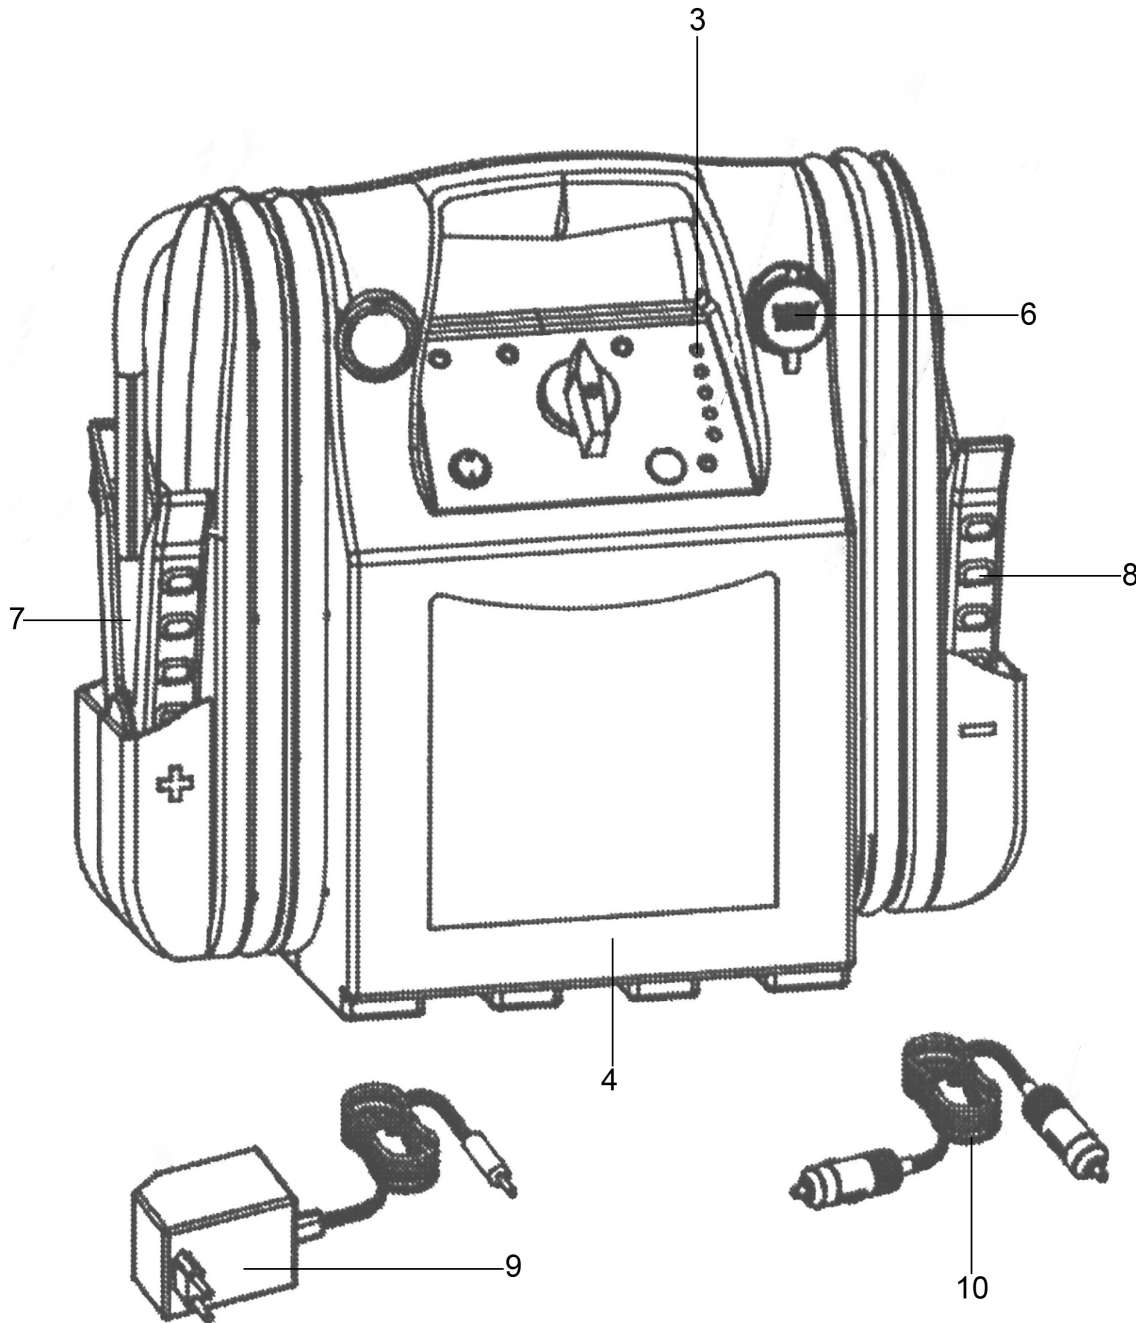

Parts Information:
RoadStart® Emergency Power Pack 12V
3200 Peak Amps
Model No: RS103.V2

Item	Part No.	Description
3	RS103.V2-03	Power Indicator
4	RS103.04	Case Assembly
6	RS103.06	Socket, Cigarette Lighter (c/w Cap)
7	RS103.07	Clamp, Negative (c/w Cable)
8	RS103.08	Clamp, Positive (c/w Cable)
9	RS10AUA	Universal Adaptor
10	RS103.10	Extension Cord

Item	Part No.	Description
--	RS1/B	Battery (Not Shown)
--	RS103.02	Display Label (Not Shown)
--	RS103.04A	Case, Front (Not Shown)
--	RS103.04B	Case, Rear (Not Shown)
--	RS103.11	Clamp Clips (pair)(Not Shown)
--	RS103.V2-L	Label, Front (Not Shown)