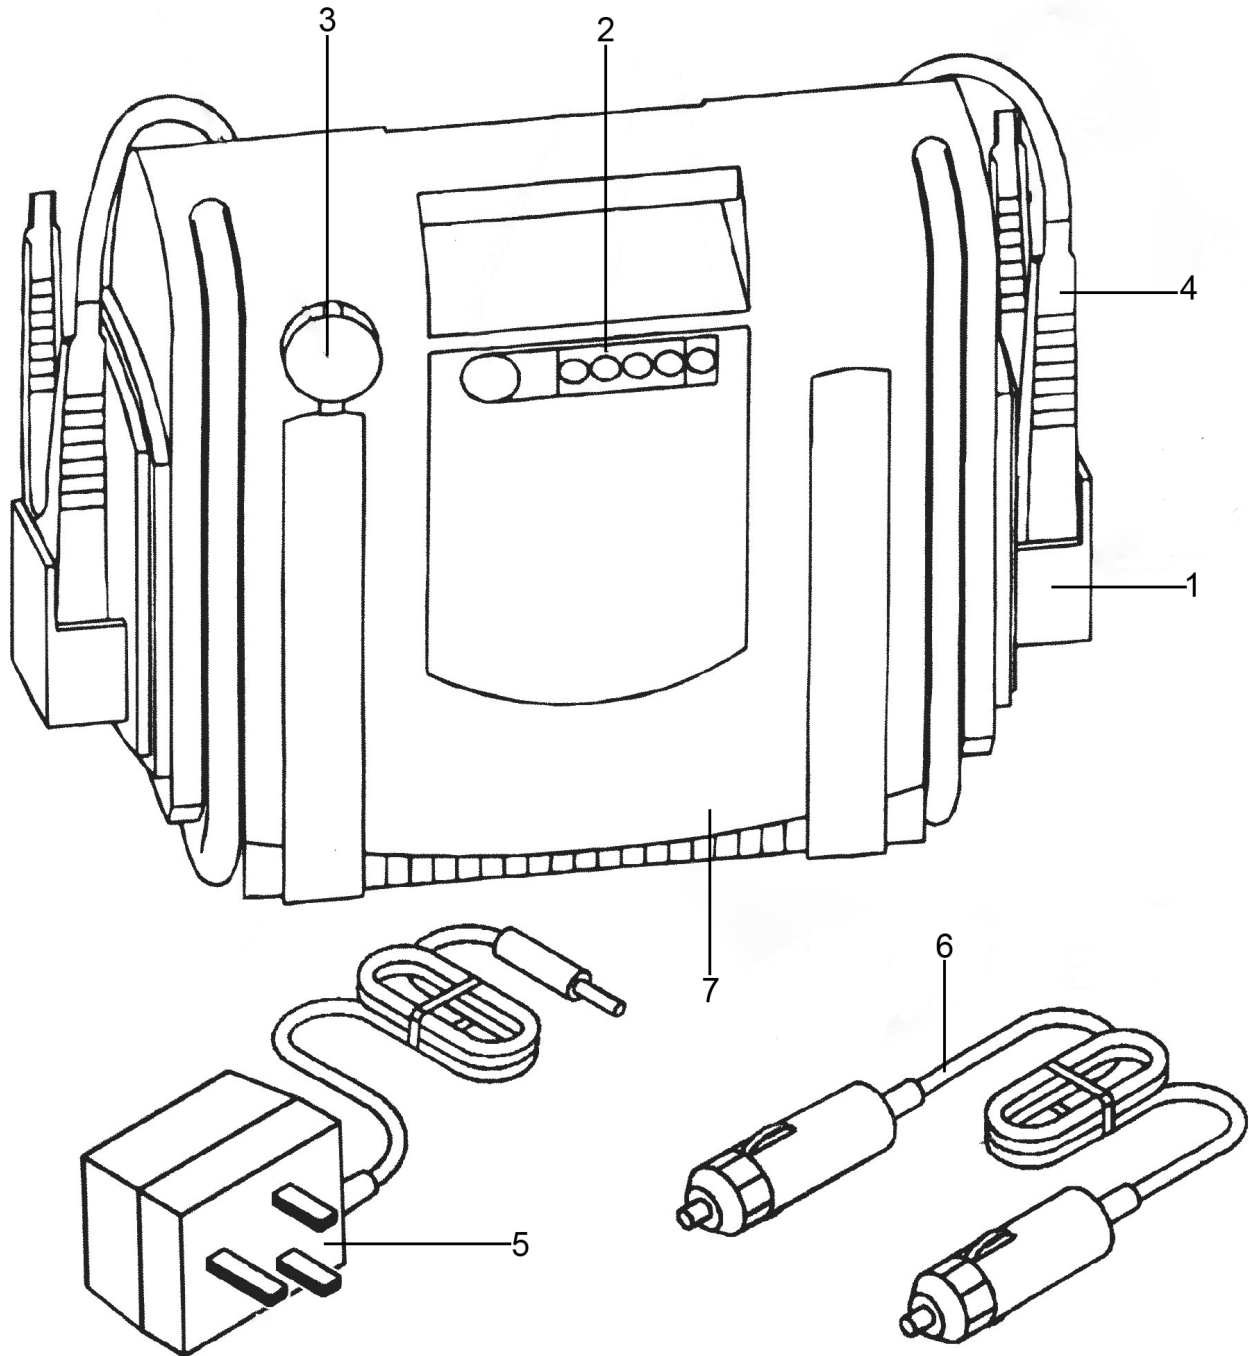

Parts Information:  
RoadStart® Emergency Power Pack 12V  
1000 Peak Amps  
Model No: RS1.V4

Item	Part No.	Description
1	RS1/1	Safety Storage Holster
2	RS1.V4-02	Power Indicator Assembly
3	RS1/3	Charger Socket
4	RS1/4	Heavy Duty Clamps (Pair)
5	RS10AUA	Universal Adaptor

Item	Part No.	Description
6	RS1/6	Extension Cord, In Car Charger
7	RS1.7	Casing
--	RS1/B	Battery (Not Shown)
--	RS102.V2C	Wall Charger (Not Shown)
--	RS08AEU	Adaptor, Euro 2-Pin (Not Shown)

**NOTE:** It is our policy to continually improve products and as such we reserve the right to alter data, specifications and component parts without prior notice. There may be alternative versions of this product, please contact us should you require this information.