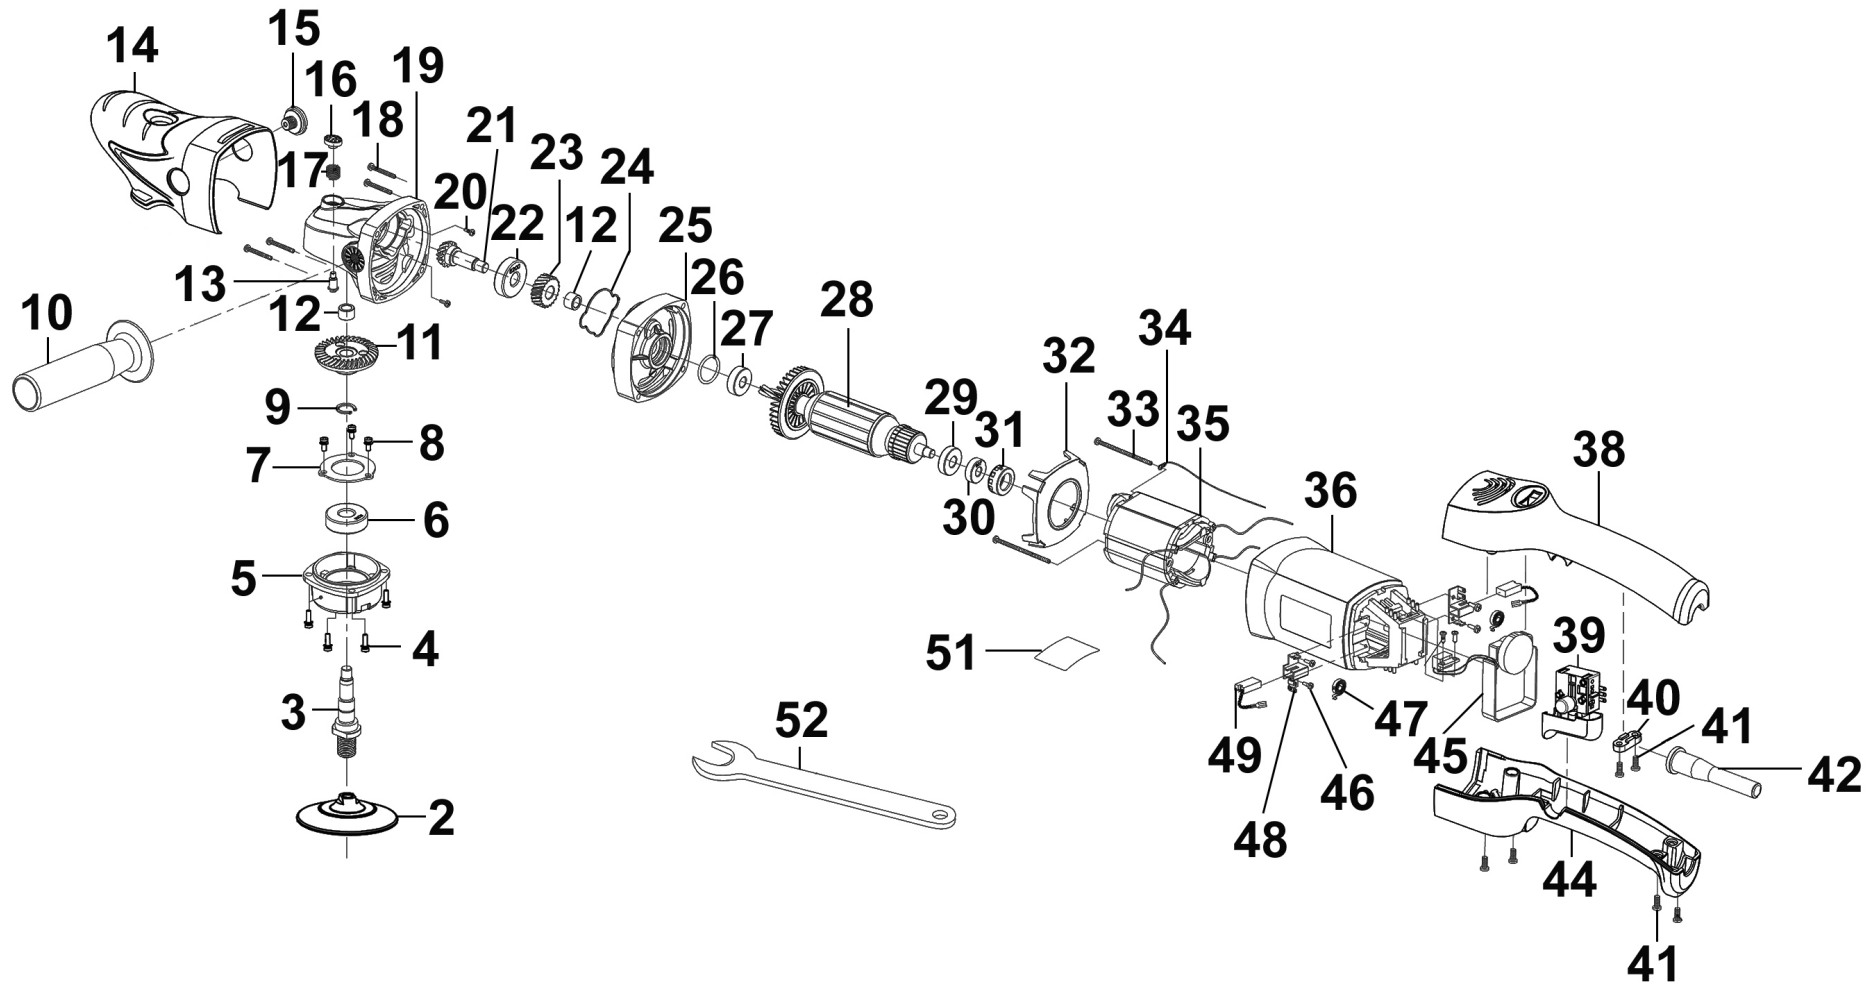

Parts Information:  
Rotary Polisher Ø150mm 1050W/230V  
Model No: RP1500

**NOTE:** It is our policy to continually improve products and as such we reserve the right to alter data, specifications and component parts without prior notice.

sales@sealey.co.uk

www.sealey.co.uk

Parts Information:  
Rotary Polisher Ø150mm 1050W/230V  
Model No: RP1500

Item	Part No.	Description
2	RP1500.02	Backing Pad Ø150mm
3	RP1500.03	Ouput Shaft / Ouput Shaft
4	MSP414.S	Machine Screw Pan Head Phillips M4 X 14mm
5	RP1500.05	Gear Case Cover
6	B/6201-2RS	Bearing 6201-2rs
7	RP1500.07	Bearing Clamp
8	MSP410.S	Machine Screw Pan Head Phillips M4 X 10mm
9	RP1500.09	Circlip for Output Shaft
10	RP1500.10	Side Handle
11	RP1500.11	Gear
12	RP1500.12	Needle Bearing
13	RP1500.13	Spindle-Lock Pin
14	RP1500.14	Plastic End Cover
15	RP1500.15	Plastic Screw M10x8
16	RP1500.16	Lock Pin Cap
17	RP1500.17	Lock Pin Spring
18	ER1700PV2-18	Screw (St4.2x40)
19	RP1500.19	Gear Case Cover
20	MSP48.S	Machine Screw Pan Head Phillips M4 X 8 mm
21	RP1500.21	Gear Shaft
22	B/6200-2RS	Bearing 6200-2rs
23	RP1500.23	Bevel Gear Z2
24	RP1500.24	Rubber Seal Ring
25	RP1500.25	Bearing Retainer

Item	Part No.	Description
26	SA0615KIT.08	O-Ring
27	B/608	Bearing 608
28	RP1500.28	Armature
29	RP1500.29	Magnetic Ring
30	B/607-2RS	Bearing 607-2rs
31	RP1500.31	Rubber Bearing Seat
32	RP1500.32	Air Guide
33	DAS151.44	Screw (st4.2x70)
34	RP1500.34	Terminal Lead
35	RP1500.35	Field Coil
36	RP1500.36	Field Coil Case
38	RP1500.38	Rear Handle (Upper)
39	RP1500.39	Switch
40	RP1500.40	Cord Clamp
41	SG101.V2-27	Rd Head S/T Screw M3.8 X 14
42	RP1500.42	Cord Sleeve
44	RP1500.44	Rear Handle (Lower)
45	RP1500.45	Speed Control Ass'y
46	ER1700PV2-49	Screw (St2.9x8)
47	RP1500.47	Carbon Brush Spring
48	RP1500.48	Carbon Brush Holder
49	RP1500.49	Carbon Brush (Pair)
51	RP1500.51	Label (Speed)
52	RP1500.52	Wrench 17mm