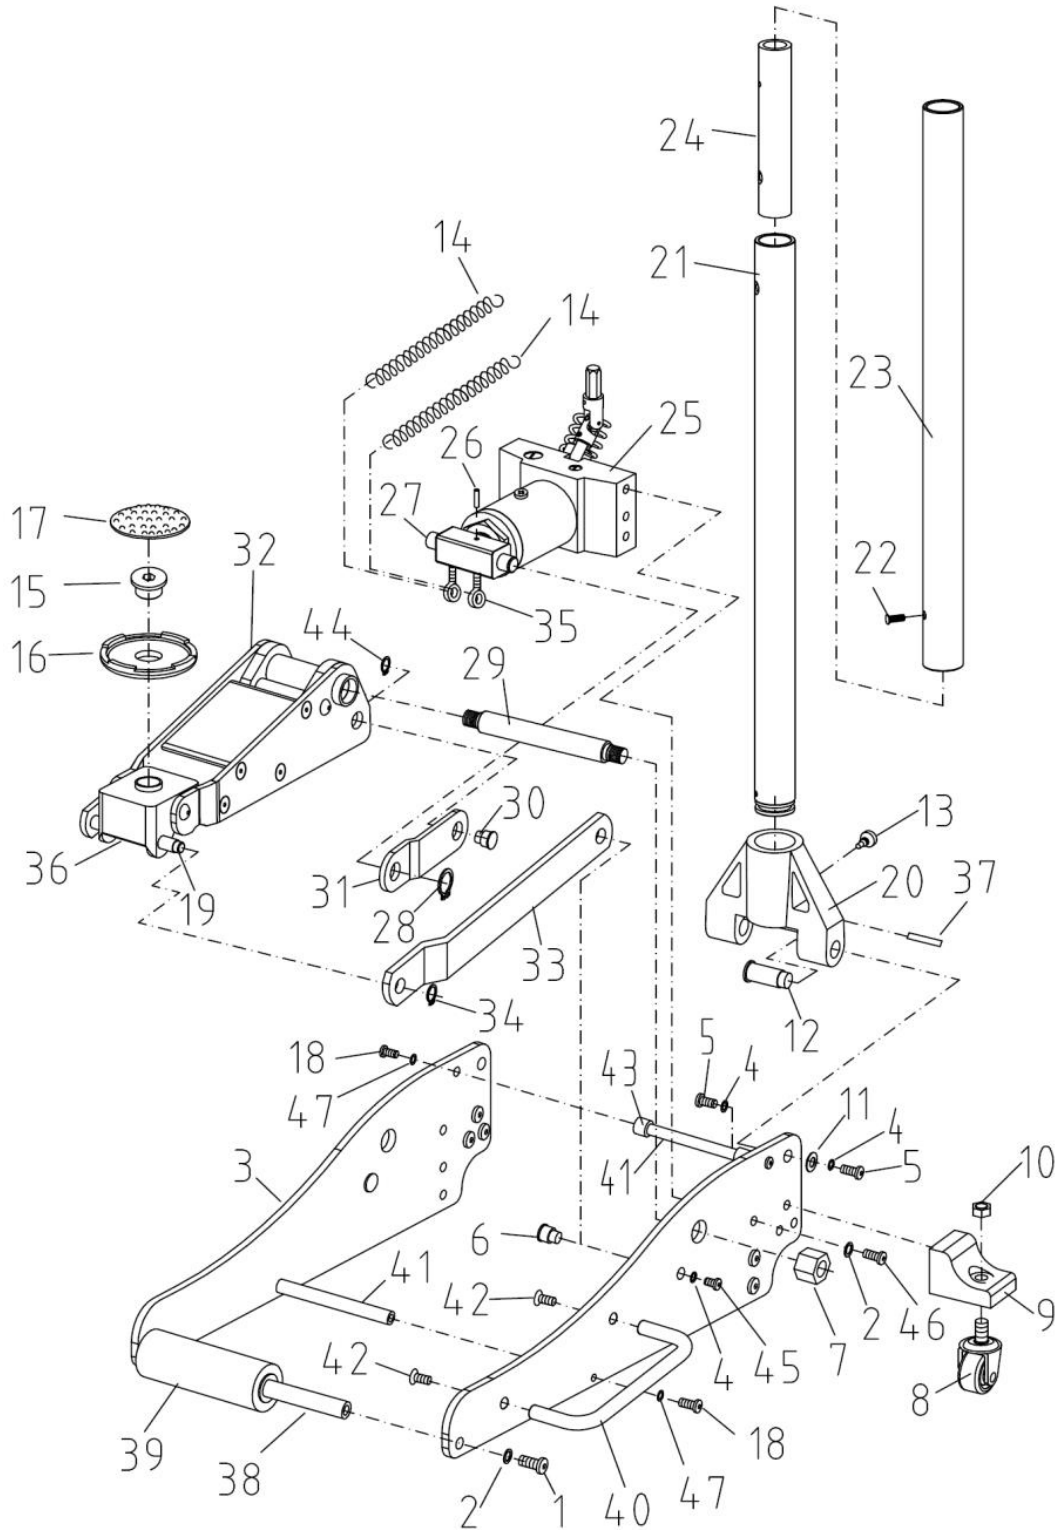

Parts Information:
**Trolley Jack 1.5tonne Low Entry Aluminium
Rocket Lift**
Model No: RJA1550

NOTE: It is our policy to continually improve products and as such we reserve the right to alter data, specifications and component parts without prior notice.

01284 757500

01284 703534

sales@sealey.co.uk

www.sealey.co.uk

Parts Information:
**Trolley Jack 1.5tonne Low Entry Aluminium
Rocket Lift**
Model No: RJA1550

1	BHSS1025.S	BUTTON HEAD SOCKET SCREW M10x25 ZINC
2	SWM8.S	SPRING WASHER M8 ZINC (SINGLE)
3	RJA1550.03	FRAME
4	RJA1550.04	LINKAGE WASHER 08
5	RJA1550.05	BOLT M8X20
6	RJA1550.06	LINK ROD AXIS
7	NLN16.S	NYLOC NUT M16 ZINC DIN 985 (SINGLE)
8	RJA1550.08	WHEEL,REAR CASTOR (40x9x16x60)
9	RJA1550.09	REAR WHEEL HOLDER
10	NLN10.S	NYLOC NUT M10 ZINC (SINGLE)
11	RJA1550.11	FLAT WASHER
12	RJA1550.12	HANDLE SOCKET PIN
13	RJA1550.13	HANDLE SOCKET SCREW
14	RJA1550.14	RETURN SPRING
15	RJAS2500V2.01	SADDLE SHAFT
16	RJA1550.16	SADDLE
17	RJA1550.17	RUBBER SADDLE PAD
18	RJA1550.18	BOLT M6X20
19	RJA1550.19	LINK ROD SHAFT (SHORT)
20	RJA1550.20	HANDLE SOCKET
21	RJA1550.21	HANDLE, LOWER
22	BHSS612.S	BUTTON HEAD SOCKET SCREW M6x12 ZINC
23	RJA1550.23	HANDLE, UPPER
24	RJA1550.24	JOINT CONNECTOR
25	RJA1550.25	POWER UNIT ASSY

Item	Part No.	Description
26	RJA1550.26	SPRING PIN 4X25
27	RJA1550.27	PISTON ROD
28	RJA1550.28	C'RING No.19
29	RJA1550.29	LIFTING ARM SHAFT
30	RJA1550.30	PULL ROD AXIS
31	RJA1550.31	PULL ROD
32	RJA1550.32	LIFTING ARM
33	RJA1550.33	LINK ROD
34	RJA1550.34	C'RING No.13
35	RJA1550.35	BOLT
36	RJA1550.36	SADDLE BASE
37	RJA1550.37	SPRING PIN
38	RJA1550.38	FRONT WHEEL SHAFT
39	RJA1550.39	WHEEL FRONT
40	RJA1550.40	SIDE HANDLE
41	RJA1550.41	HOLDER AXIS
42	RJA1550.18	BOLT M6X20
43	RJA1550.43	RUBBER BUSHING
44	RJA1550.44	C'RING No.16
45	RJA1550.45	BOLT M8X15
46	RJA1550.46	BOLT M10X20
47	RJA1550.47	LINKAGE WASHER 06