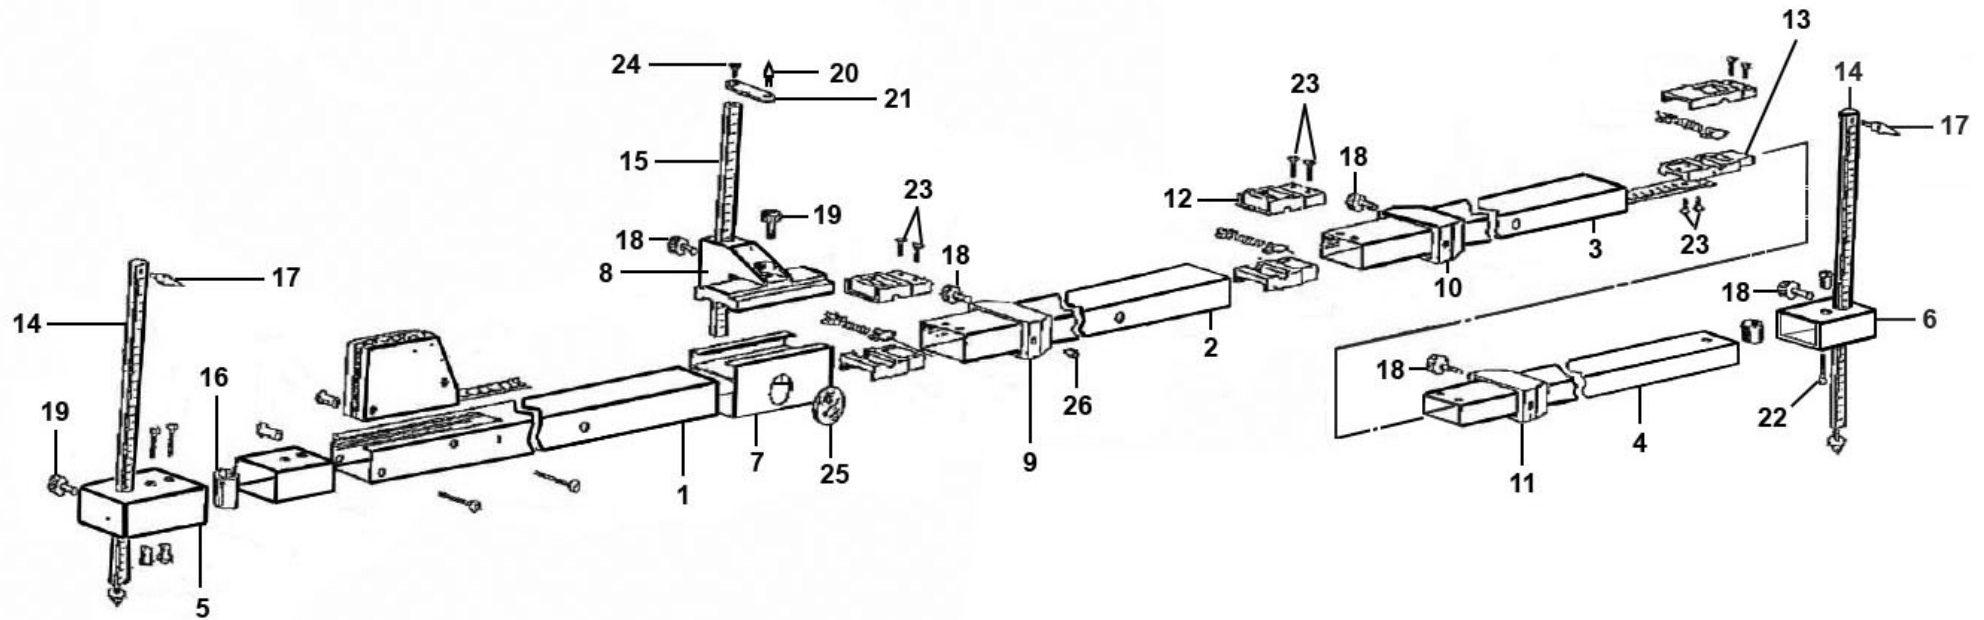

Parts Information:  
**Trammel Gauge Telescopic**  
**Model No: RE50**

Item	Part No.	Description
1	153.170N001	First Rod
2	153.170N002	Second Rod
3	153.170N003	Third Rod
4	153.170N004	Forth Rod
5	153.170N005	Trailing End (Double Screw)
6	153.170N007	Trailing End (Single Screw)
7	153.170N008	Central Sliding
8	153/170N009	Central Support Bar
9	153/170N010	Collar Terminal

Item	Part No.	Description
10	153/170N011	Collar Terminal
11	153/170N012	Collar Terminal
12	153.170N017	Pointer
13	153.170N018	Pointer
14	153.170N020	End Measuring Scale
15	153.170N021	Central Measuring Scale
16	153.170N022	Bushing
17	153.170N024	Pointer
18	153/170N026	Knob

Item	Part No.	Description
19	153/170N027	Knob
20	153.170N030	Pointer
21	153.170N031	Label
22	153.170N034	Screw
23	153.170N035	Threaded Screw
24	153.170N036	Screw For Label
25	153/170N037	Glass For Slider
26	153.170N038	Grain M6 x 6
--	153.170N00003	Tape Measure 3mtr (Not Shown)