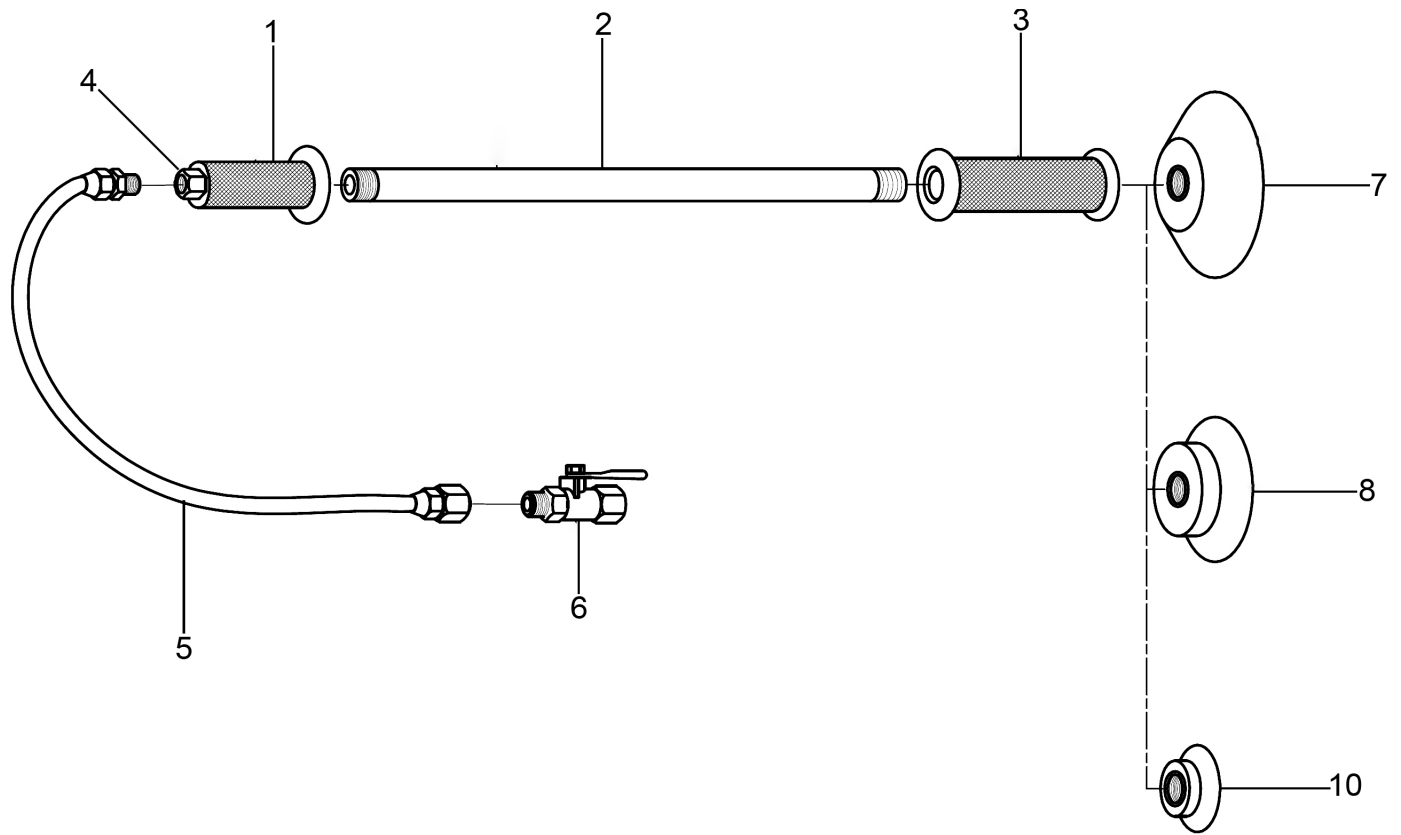

Parts Information:
Air Suction Dent Puller
Model No: RE101

Item	Part No.	Description
1	RE101.01	Handle
2	RE101.02	Extension Pipe
3	RE101.03	Hammer
4	RE101.04	Air Inlet
5	RE101.05	Hose

Item	Part No.	Description
6	SA906	Lever Ball Valve
7	RE101.07	Suction Pad
8	RE101.08	Suction Pad
10	RE101.60	Suction Pad
--	RE101.09	Coupler (Not Shown)