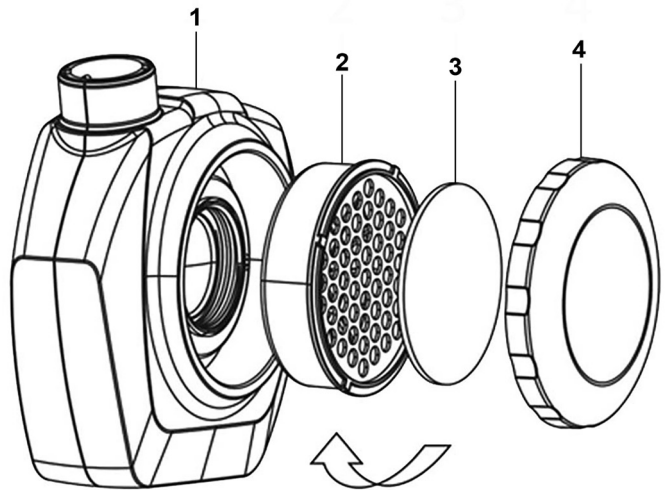

Parts Information:  
**Welding Helmet with TH2 Powered  
 Air Purifying Respirator (PAPR) Auto  
 Darkening  
 Model No: PWH617**

Item	Part No.	Description
1	SSP80PAPR.BP	Battery Pack
--	SSP80PAPR.C	Mains Charger (Item not shown)
--	PWH617-BC	Battery Charger (Item not shown)

Item	Part No.	Description
1	SSP80PAPR.F01	Filter Body
2	SSP80PAPR.F	Filter
3	SSP80PAPR.F03	Foam Filter
4	SSP80PAPR.F04	Filter Cover

Item	Part No.	Description
10	PWH617-10	Headgear Air Outlet Assembly
11	PWH617-11	Breathing Hose Sleeve

Item	Part No.	Description
12	SSP80PAPR.12	Air Flow Meter

**NOTE:** It is our policy to continually improve products and as such we reserve the right to alter data, specifications and component parts without prior notice. There may be alternative versions of this product, please contact us should you require this information.