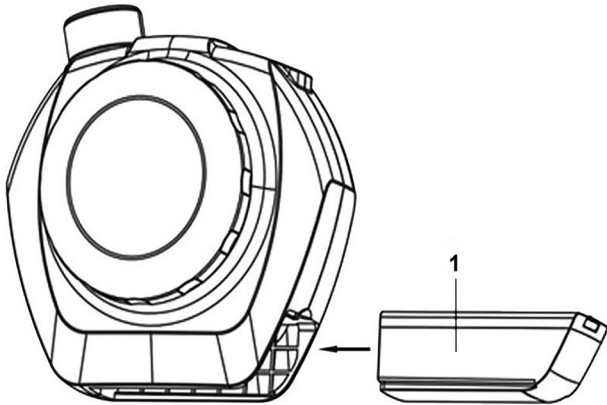

Parts Information:  
**Welding Helmet with TH2 Powered  
 Air Purifying Respirator (PAPR) Auto  
 Darkening  
 Model No: PWH617**

Item	Part No.	Description
1	SSP80PAPR.BP	Battery Pack
--	SSP80PAPR.C	Mains Charger (Item not shown)
--	PWH617-BC	Battery Charger (Item not shown)

Item	Part No.	Description
1	SSP80PAPR.F01	Filter Body
2	SSP80PAPR.F	Filter
3	SSP80PAPR.F03	Foam Filter
4	SSP80PAPR.F04	Filter Cover

Item	Part No.	Description
10	PWH617-10	Headgear Air Outlet Assembly
11	PWH617-11	Breathing Hose Sleeve