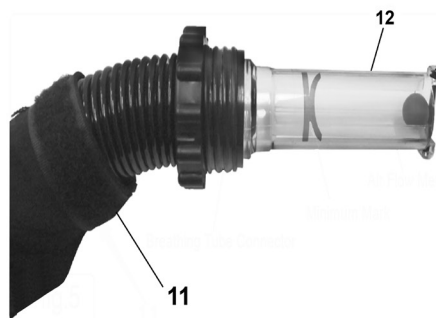

Parts Information:  
**Welding Helmet with TH2 Powered  
 Air Purifying Respirator (PAPR) Auto  
 Darkening  
 Model No: PWH617**

Item	Part No.	Description
1	SSP80PAPR.BP	Battery Pack
--	SSP80PAPR.C	Mains Charger (Item not shown)
--	PWH617-BC	Battery Charger (Item not shown)

Item	Part No.	Description
1	SSP80PAPR.F01	Filter Body
2	SSP80PAPR.F	Filter
3	SSP80PAPR.F03	Foam Filter
4	SSP80PAPR.F04	Filter Cover

Item	Part No.	Description
10	PWH617-10	Headgear Air Outlet Assembly
11	PWH617-11	Breathing Hose Sleeve

Item	Part No.	Description
12	SSP80PAPR.12	Air Flow Meter

**NOTE:** It is our policy to continually improve products and as such we reserve the right to alter data, specifications and component parts without prior notice. There may be alternative versions of this product, please contact us should you require this information.