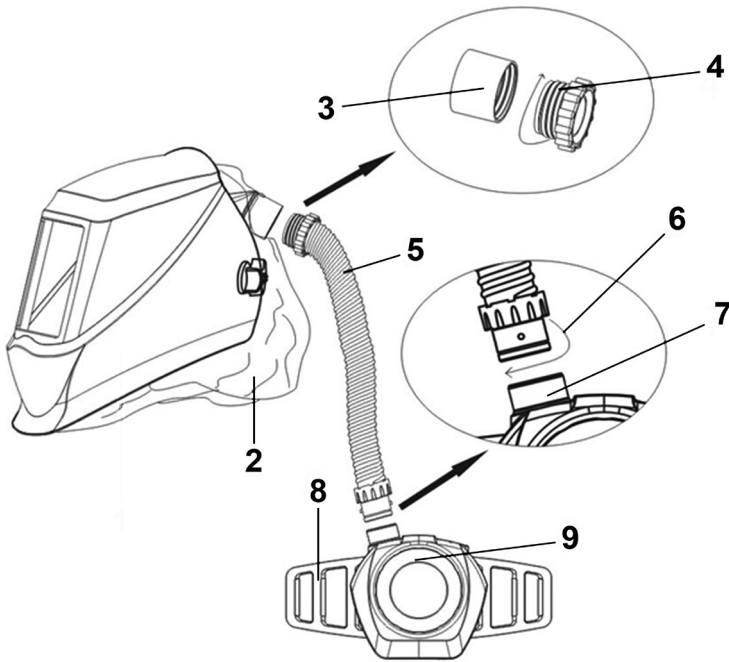

Parts Information:
**Welding Helmet with TH2 Powered
Air Purifying Respirator (PAPR) Auto
Darkening
Model No: PWH617**

Item	Part No.	Description
2-3	SSP80PAPR.H02	Face Hood
4-6	SSP80PAPR.H04-06	Hose Assembly (c/w Connectors)
8	SSP80PAPR.H08	Belt
7 & 9	SSP80PAPR.H09	Blower Body