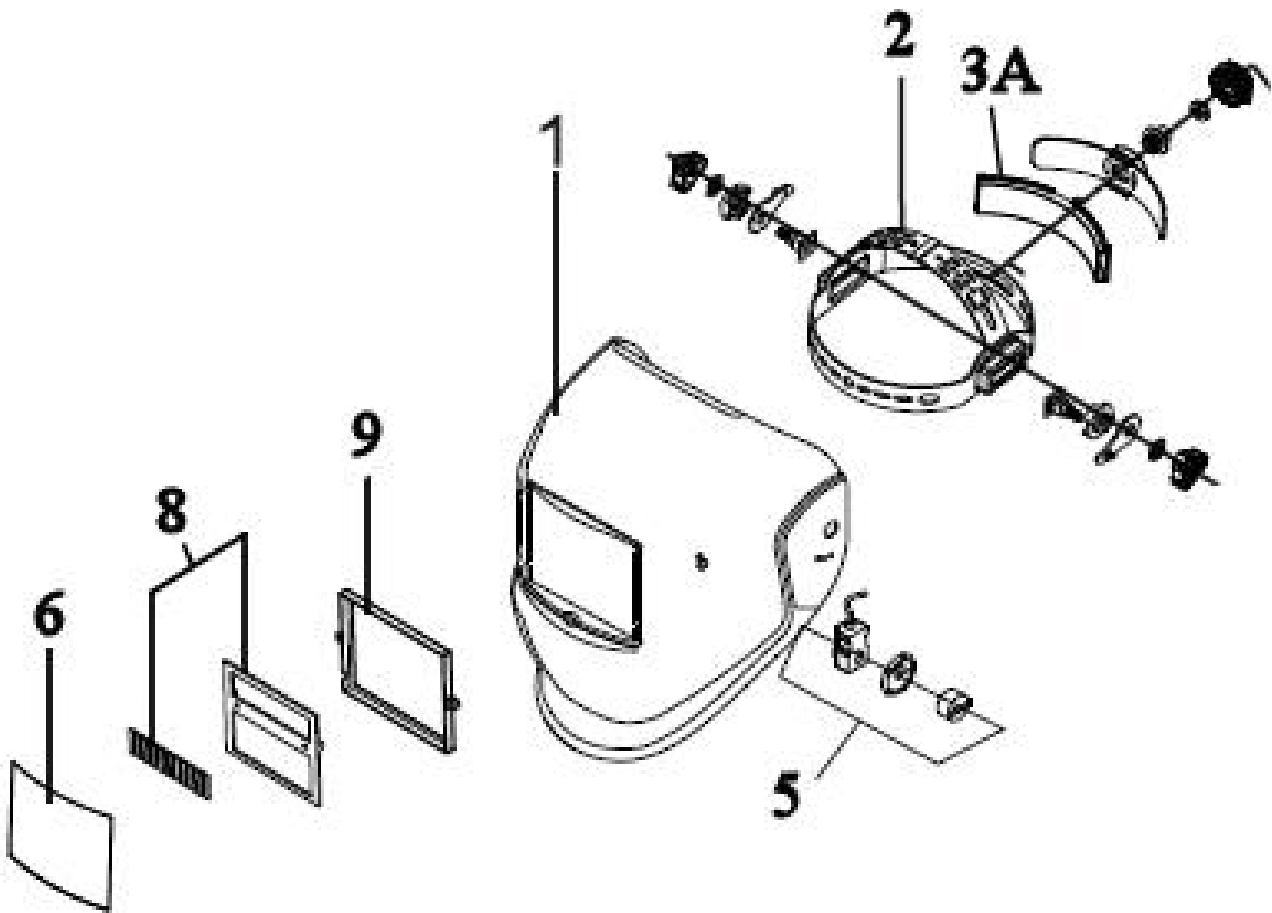

Parts Information:
Welding Helmet Auto Darkening Shade
9-13 - Red
Model No: PWH598R

Item	Part No.	Description
1	PWH598R.01	HEADSHIELD (RED)
2	PWH598.02	HEADGEAR COMPLETE
3A	PWH598.02	HEADGEAR COMPLETE
4	PWH598.03A	SWEATBAND
5	PWH598.02	HEADGEAR COMPLETE
6	PWH598.05	SHADE ADJUSTING KNOB

Item	Part No.	Description
7	PWH598.06	FRONT COVER LENS (116x94mm)
8	PWH598.07	AUTO-DARKENING CARTRIDGE
9	PWH598.08	AUTO-DARKENING CARTRIDGE
--	PWH598.09	INSIDE FRAME (PLASTIC) (NOT SHOWN)
--	PWH598.11	INSIDE COVER LENS (113x53mm) (NOT SHOWN)