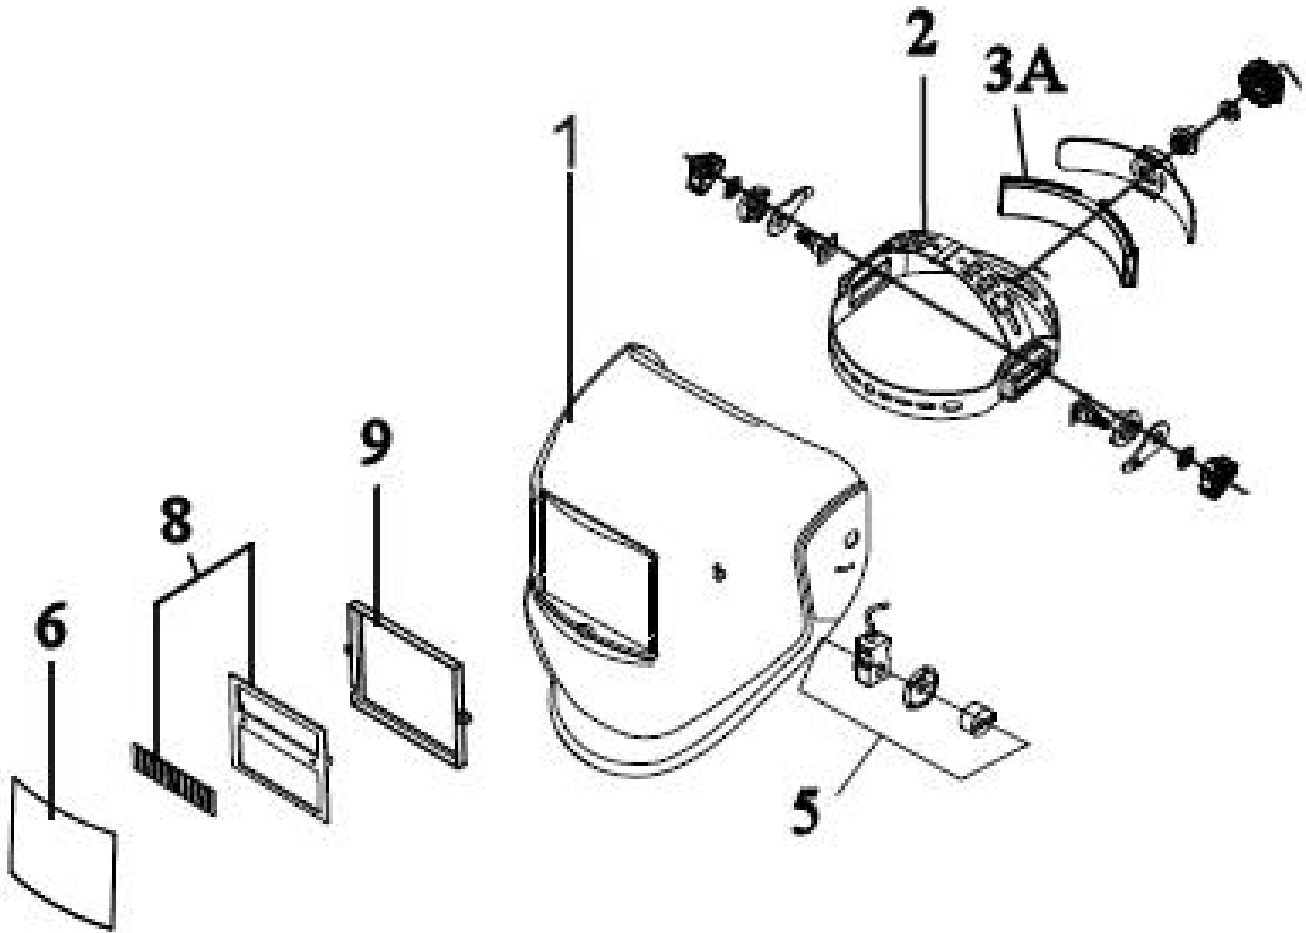

Parts Information:
Welding Helmet Auto Darkening Shade
9-13 - Gold
Model No: PWH598G

Item	Part No.	Description
1	PWH598G.01	HEADSHIELD (GOLD)
2	PWH598.02	HEADGEAR COMPLETE
3A	PWH598.02	HEADGEAR COMPLETE
4	PWH598.03A	SWEATBAND
5	PWH598.02	HEADGEAR COMPLETE
6	PWH598.05	SHADE ADJUSTING KNOB

Item	Part No.	Description
7	PWH598.06	FRONT COVER LENS (116x94mm)
8	PWH598.07	AUTO-DARKENING CARTRIDGE
9	PWH598.08	AUTO-DARKENING CARTRIDGE
--	PWH598.09	INSIDE FRAME (PLASTIC) (NOT SHOWN)
--	PWH598.11	INSIDE COVER LENS (113x53mm) (NOT SHOWN)