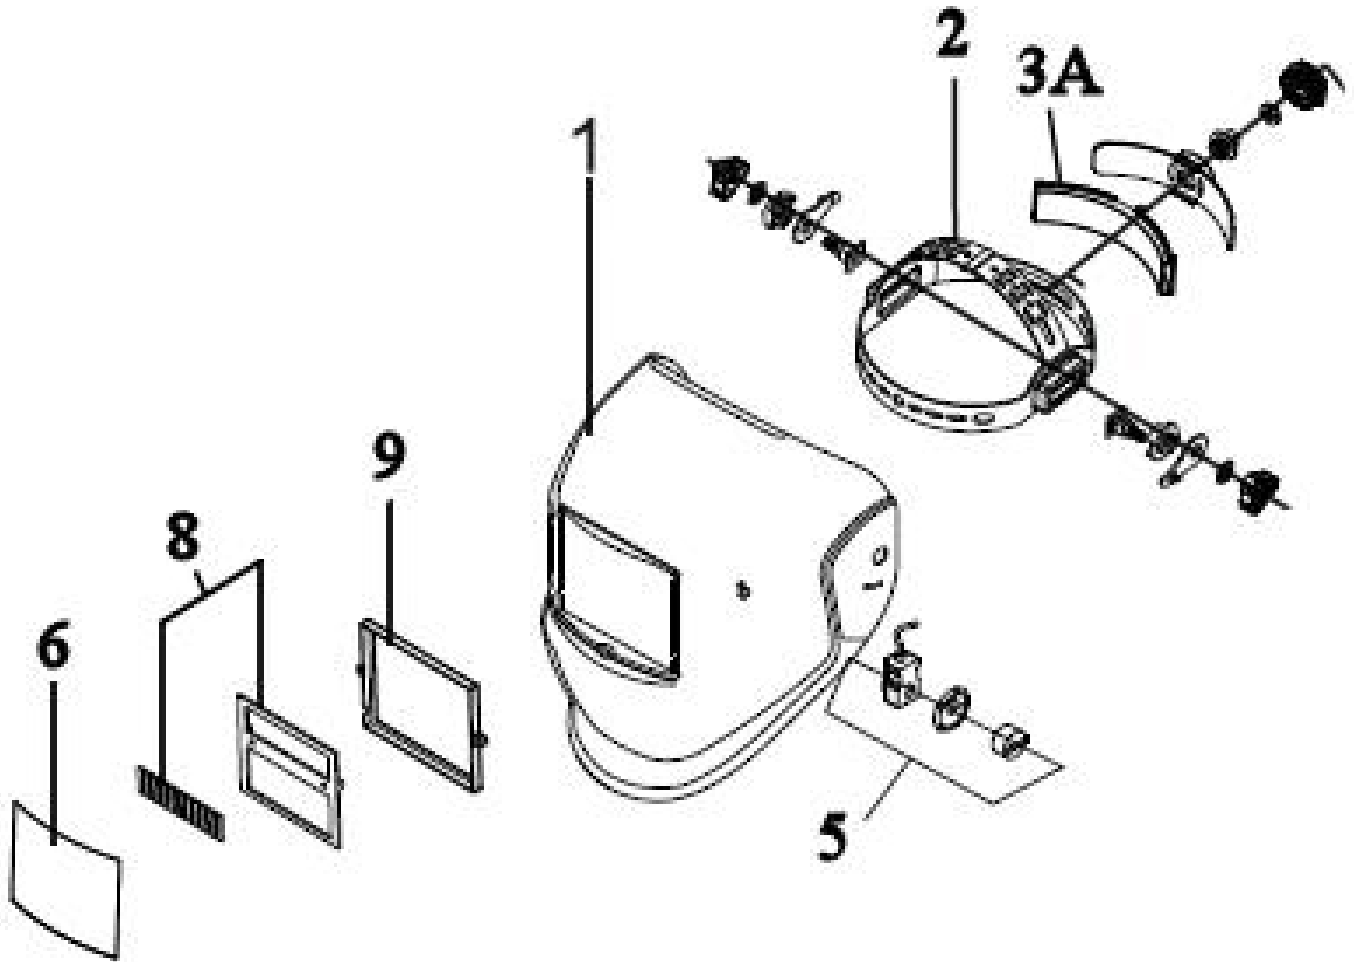

Parts Information:
Welding Helmet Auto Darkening Shade
9-13 - Chrome
Model No: PWH598C

Item	Part No.	Description
1	PWH598C.01	HEADSHIELD (CHROME)
2	PWH598.02	HEADGEAR COMPLETE
3	PWH598.02	HEADGEAR COMPLETE
4	PWH598.03A	SWEATBAND
5	PWH598.02	HEADGEAR COMPLETE
6	PWH598.05	SHADE ADJUSTING KNOB

Item	Part No.	Description
7	PWH598.06	FRONT COVER LENS (116x94mm)
8	PWH598.07	AUTO-DARKENING CARTRIDGE
9	PWH598.08	AUTO-DARKENING CARTRIDGE
--	PWH598.09	INSIDE FRAME (PLASTIC) (NOT SHOWN)
--	PWH598.11	INSIDE COVER LENS (113x53mm) (NOT SHOWN)