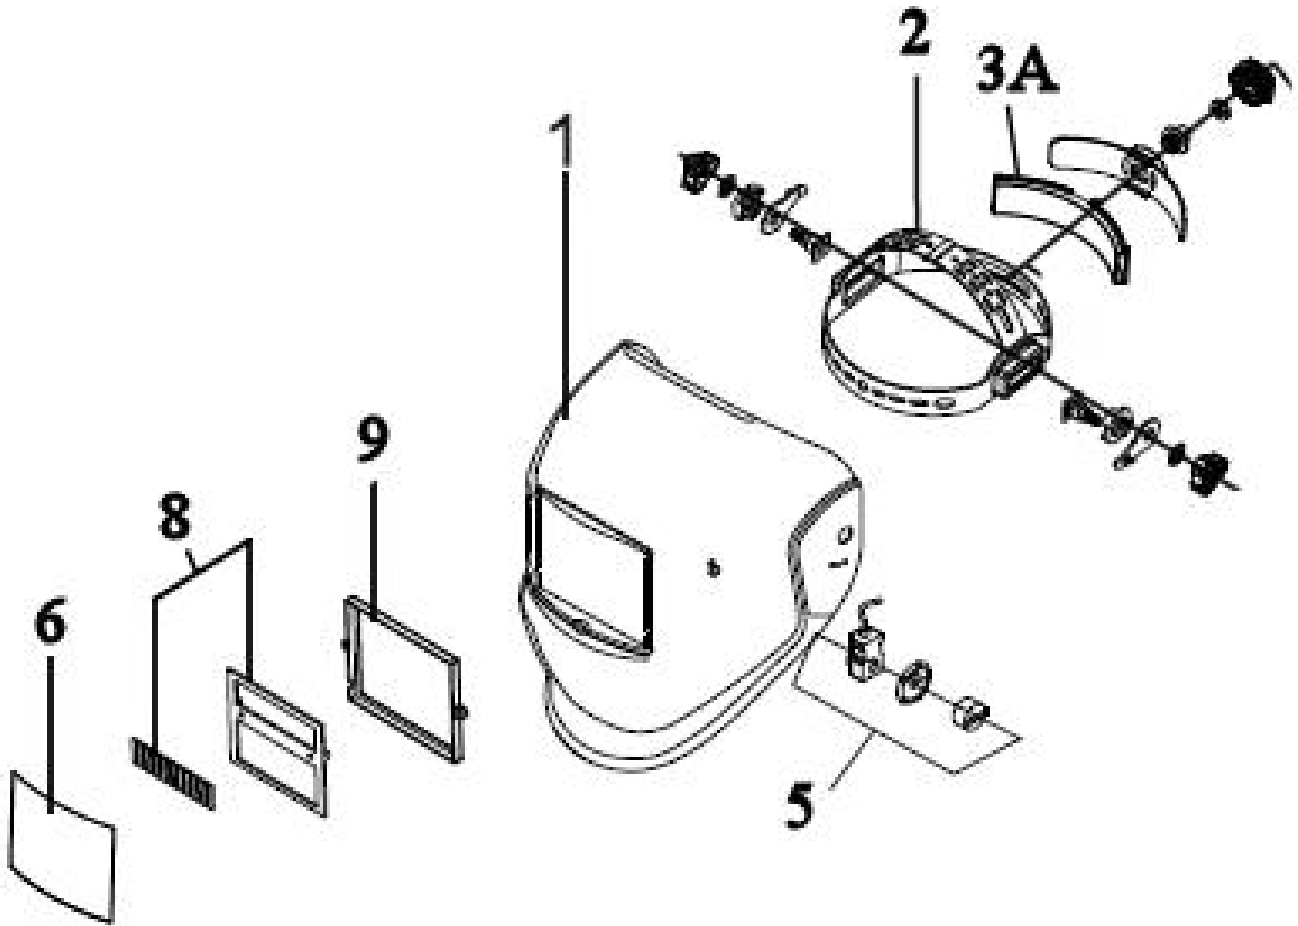

Parts Information:
Welding Helmet Auto Darkening Shade
9-13 - Blue
Model No: PWH598B

Item	Part No.	Description
1	PWH598B.01	HEADSHIELD (BLUE)
2	PWH598.02	HEADGEAR COMPLETE
3	PWH598.03A	SWEATBAND
5	PWH598.05	SHADE ADJUSTING KNOB

Item	Part No.	Description
6	PWH598.06	FRONT COVER LENS (116x94mm)
8	PWH598.08	AUTO-DARKENING CARTRIDGE
9	PWH598.09	INSIDE FRAME (PLASTIC)
--	PWH598.11	INSIDE COVER LENS (113x53mm) (NOT SHOWN)

NOTE: It is our policy to continually improve products and as such we reserve the right to alter data, specifications and component parts without prior notice.