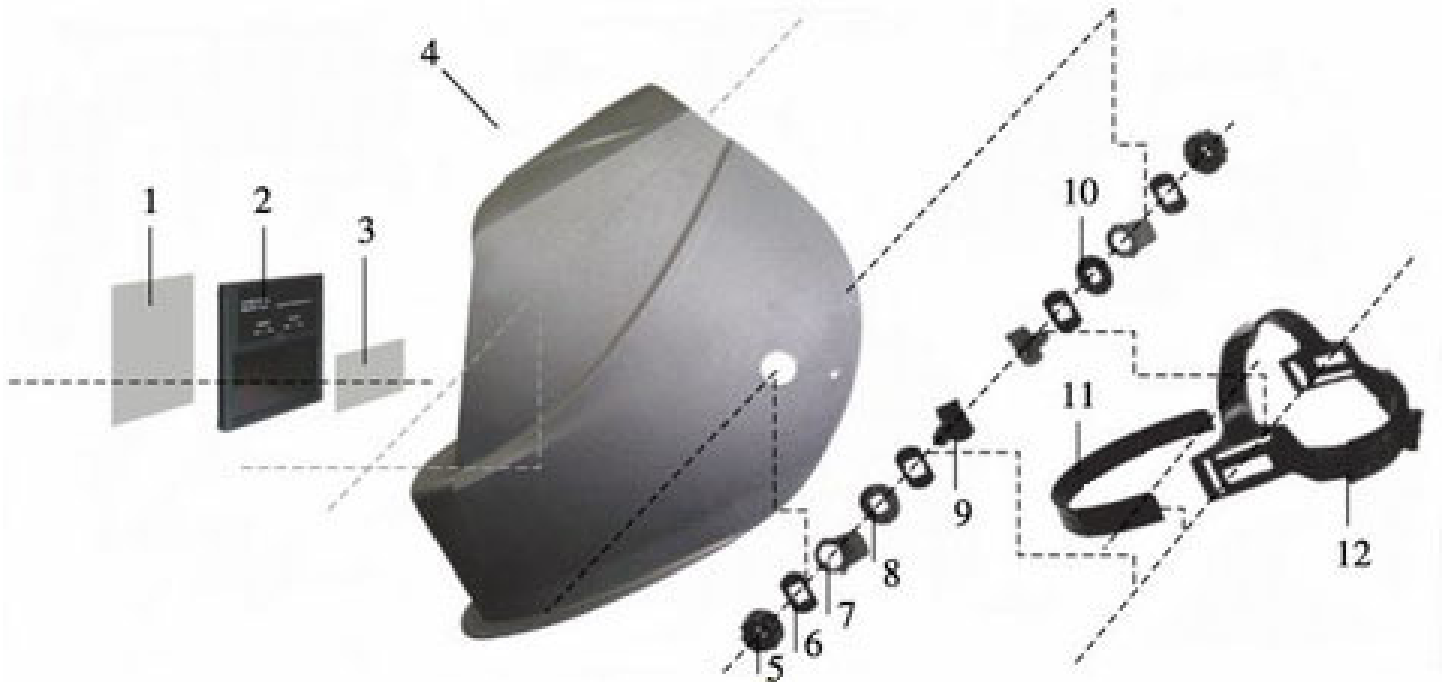

Parts Information:
**Welding Helmet Solar Powered Automatic
Shade 11**
Model No: PWH199

Item	Part No.	Description
1	PWH399.01	FRONT COVER LENS 91 X 110mm
2	PWH199.02	AUTO-DARKENING CARTRIDGE
3	PWH199.03	INSIDE COVER LENS 96x52mm
4	PWH199.04	HEADSHIELD
5	PWH199.05	BLOCK NUT X 2
6	PWH199.06	WASHER X 4

Item	Part No.	Description
7	PWH199.07	LIMITATION WASHER X 2
8	PWH199.08	LEFT LIMITATION WASHER
9	PWH199.09	SCREW X 2
10	PWH199.10	RIGHT LIMITATION WASHER
11	PWH199.11	FRONT HEADBAND c/w SWEATBAND
12	PWH199.12	ADJUSTABLE HEADBAND