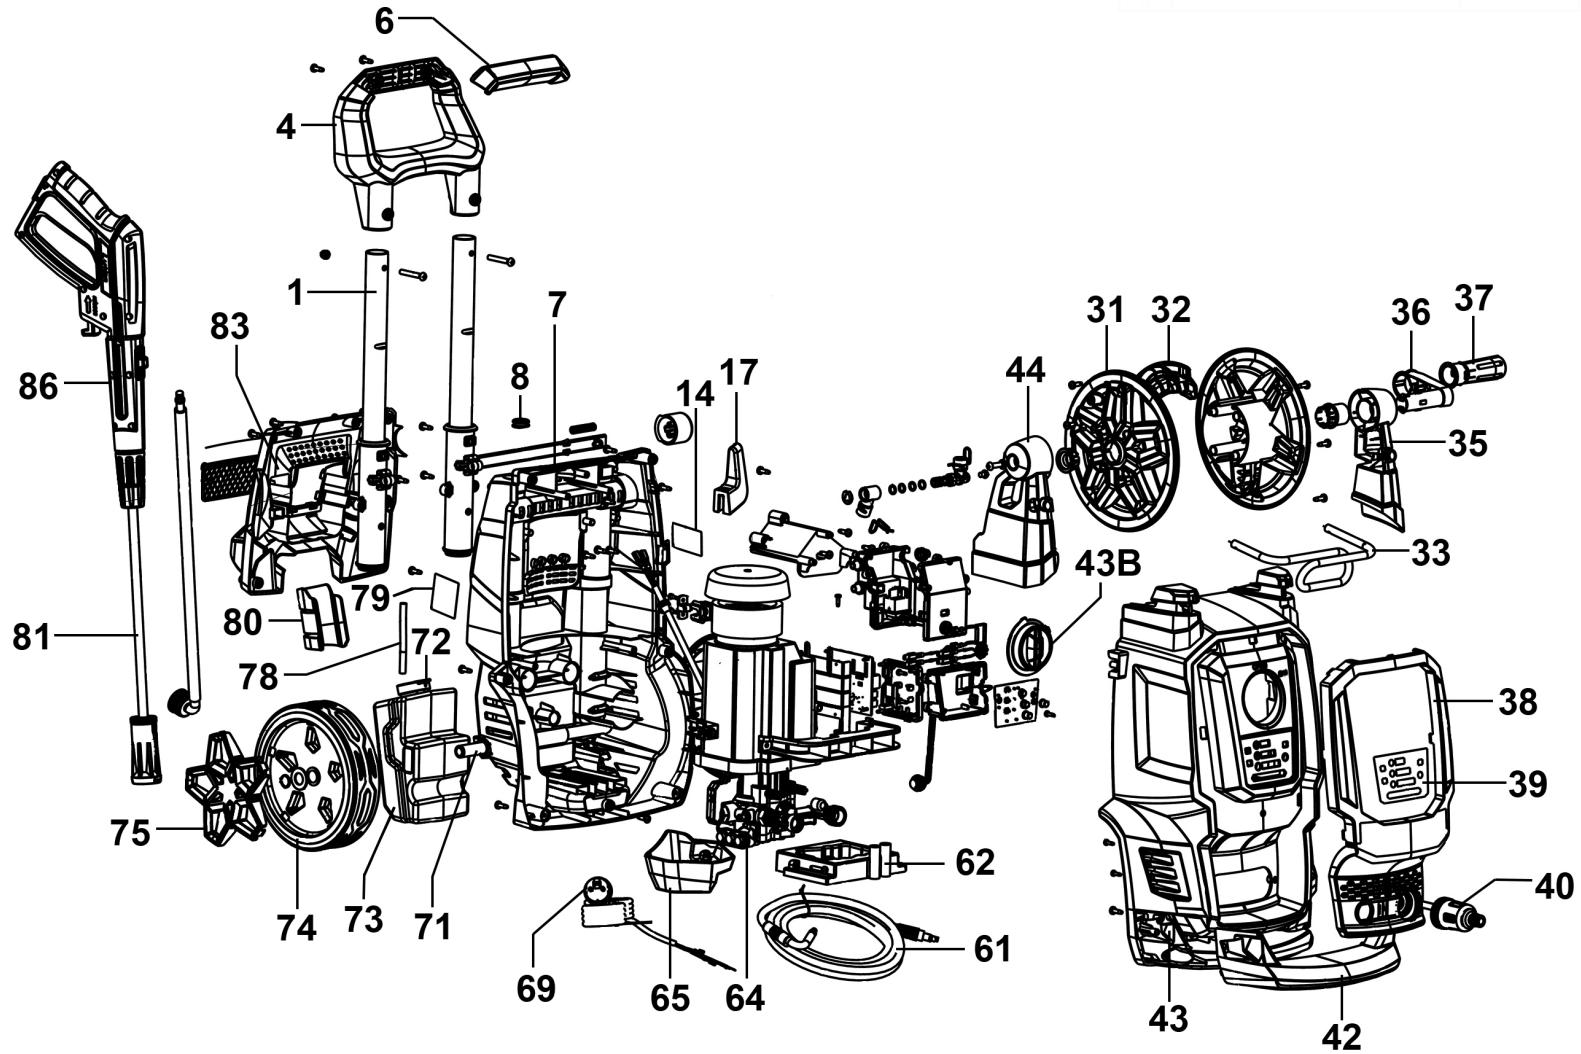

Parts Information:
Pressure Washer 170bar 450L/hr with TSS & Rotablast® Nozzle
Model No: PW2400

NOTE: It is our policy to continually improve products and as such we reserve the right to alter data, specifications and component parts without prior notice.

sales@sealey.co.uk

www.sealey.co.uk

Parts Information:
**Pressure Washer 170bar 450L/hr with TSS
& Rotablast® Nozzle
Model No: PW2400**

Item	Part No.	Description	Qty
1	PW2400-01	Telescopic Handle	1
4	PW2400-04	Handle	1
6	PW2400-06	Handle Cover	1
7	PW2400-07	Rear Housing	1
8	PW2400-08	Hose Protection	1
14	PW2400-14	Warning Label	1
17	PW2400-17	Cable Holder	1
31	PW2400-31	Hose Reel	1
32	PW2400-32	Hose Plate	1
33	PW2400-33	Hose Guide	1
35	PW2400-35	Hose Reel Stand, Right	1
36	PW2400-36	Hose Reel Handle	1
37	PW2400-37	Hose Reel Arm	1
38	PW2400-38	Surround for Front Housing	1
39	PW2400-39	Label	1
40	PW2400-40	Water Inlet Filter	1
42	PW2400-42	Seat for Front Housing	1
43	PW2400-43A	Front Housing	1
43B	PW2400-43B	Switch Knob	1

Item	Part No.	Description	Qty
44	PW2400-44	Hose Reel Stand, Left	1
61	PW2400-61	Pressure Hose	1
62	PW2400-62	Pump Seat	1
64	PW2400-64	Motor/Pump Assembly	1
65	PW2400-65	Gun Holder, Lower	1
69	PW2400-69	Cable	1
71	PW2400-71	Wheel Axle	1
72	PW2400-72	Detergent Tank Cap	1
73	PW2400-73	Detergent Tank	1
74	PW2400-74	Wheel	2
75	PW2400-75	Wheel Cover	2
78	PW2400-78	Suction Pipe	1
79	PW2400-79	Label (Specification)	1
80	PW2400-80	Gun Holder, Upper	1
81	PW2400-81	Pressure Lance	1
83	PW2400-83	Accessory Holder	1
86	PW2400-86	Pressure Gun	1
--	PW2400-87	Rotablast Nozzle (Not Shown)	1
--	PW2400-78A	Suction Pipe Head (Not Shown)	1