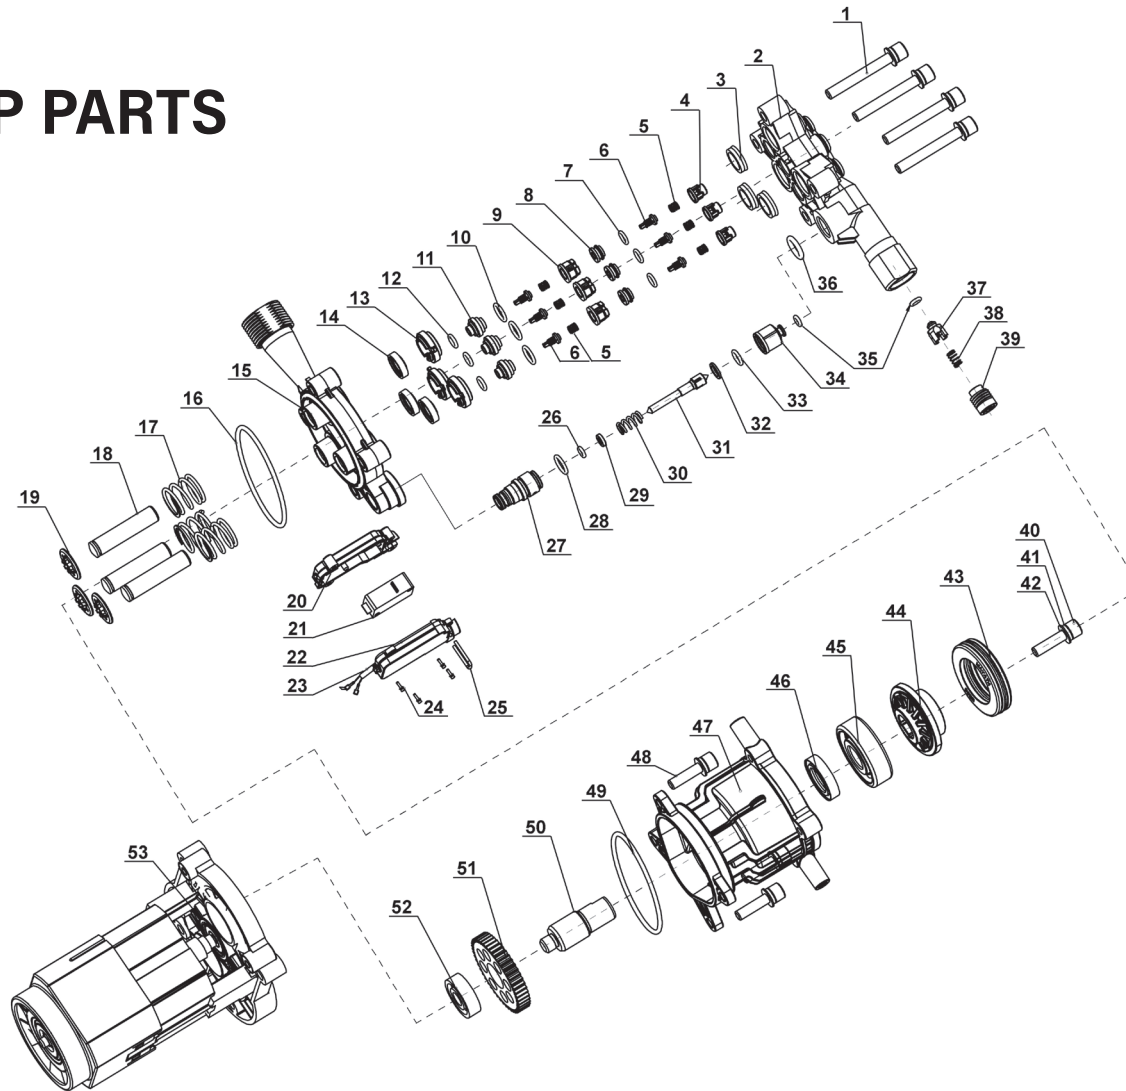

sales@sealey.co.uk

www.sealey.co.uk

Parts Information:
Pressure Washer 105bar with TSS 230V
Model No: PW1500 & PW1500HV

PUMP PARTS

NOTE: It is our policy to continually improve products and as such we reserve the right to alter data, specifications and component parts without prior notice.