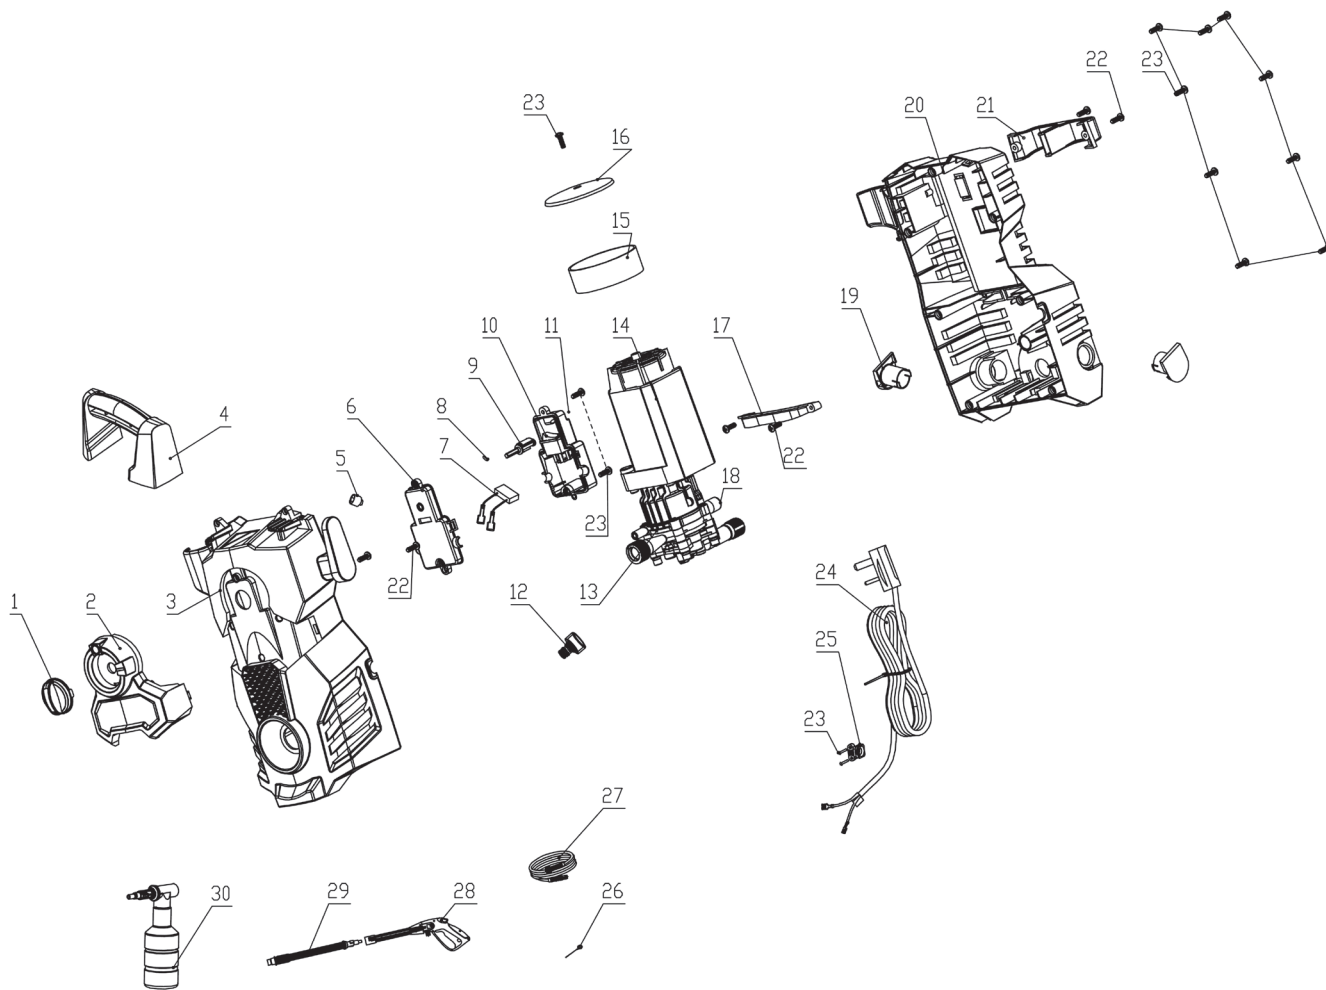

Parts Information:
Pressure Washer 105bar with TSS 230V
Model No: PW1500 & PW1500HV

Item	Part No.	Description
1	PW1500.01	SWITCH KNOB
	PW1500HV.01	SWITCH KNOB 'Hi-Vis' (PW1500HV only)
2	PW1500.02	SWITCH KNOB COVER
3	PW1500.03	FRONT CASE
	PW1500HV.03	FRONT CASE 'Hi-Vis' (PW1500HV only)
4	PW1500.04	TOP HANDLE
5	PW1500.05	WATERPROOF SHEATH
6	PW1500.06	SWITCH BOX COVER
7	PW1500.07	CAPACITANCE
8	PW1500.08	O-RING 7x1.5mm
9	PW1500.09	SWITCH LEVER
10	PW1500.10	SWITCH
11	PW1500.11	SWITCH BOX
12	PW1500.12	WATER INLET NUT
13	PW1500.13	MOTOR/PUMP ASSEMBLY
14	PW1500.14	MOTOR FAN COVER

Item	Part No.	Description
15	PW1500.15	WATER RETAINING FILTER, MOTOR
16	PW1500.16	WATER RETAINING CAP, MOTOR
17	PW1500.17	WATERPROOF BARRIER
18	PW1500.18	SHOCK ABSORBING BUSH
19	PW1500.19	WHEEL COVER PLATE
20	PW1500.20	BACK COVER
21	PW1500.21	ACCESSORIES RACK
22	PW1500.22	SCREW (ST4.8 x 13mm)
23	PW1500.23	SCREW (ST4.8 x 16mm)
24	PW1500.24	POWER CORD 3M
25	PW1500.25	POWER CORD WRAP
26	PW1500.26	NEEDLE PROBE
27	PW1500.27	HIGH PRESSURE HOSE 3M
28	PW1500.28	PRESSURE GUN
29	PW1500.29	PRESSURE GUN LANCE
30	PW1500.30	SOAP BOTTLE

sales@sealey.co.uk

www.sealey.co.uk

Parts Information:
Pressure Washer 105bar with TSS 230V
Model No: PW1500 & PW1500HV

PUMP PARTS

NOTE: It is our policy to continually improve products and as such we reserve the right to alter data, specifications and component parts without prior notice.