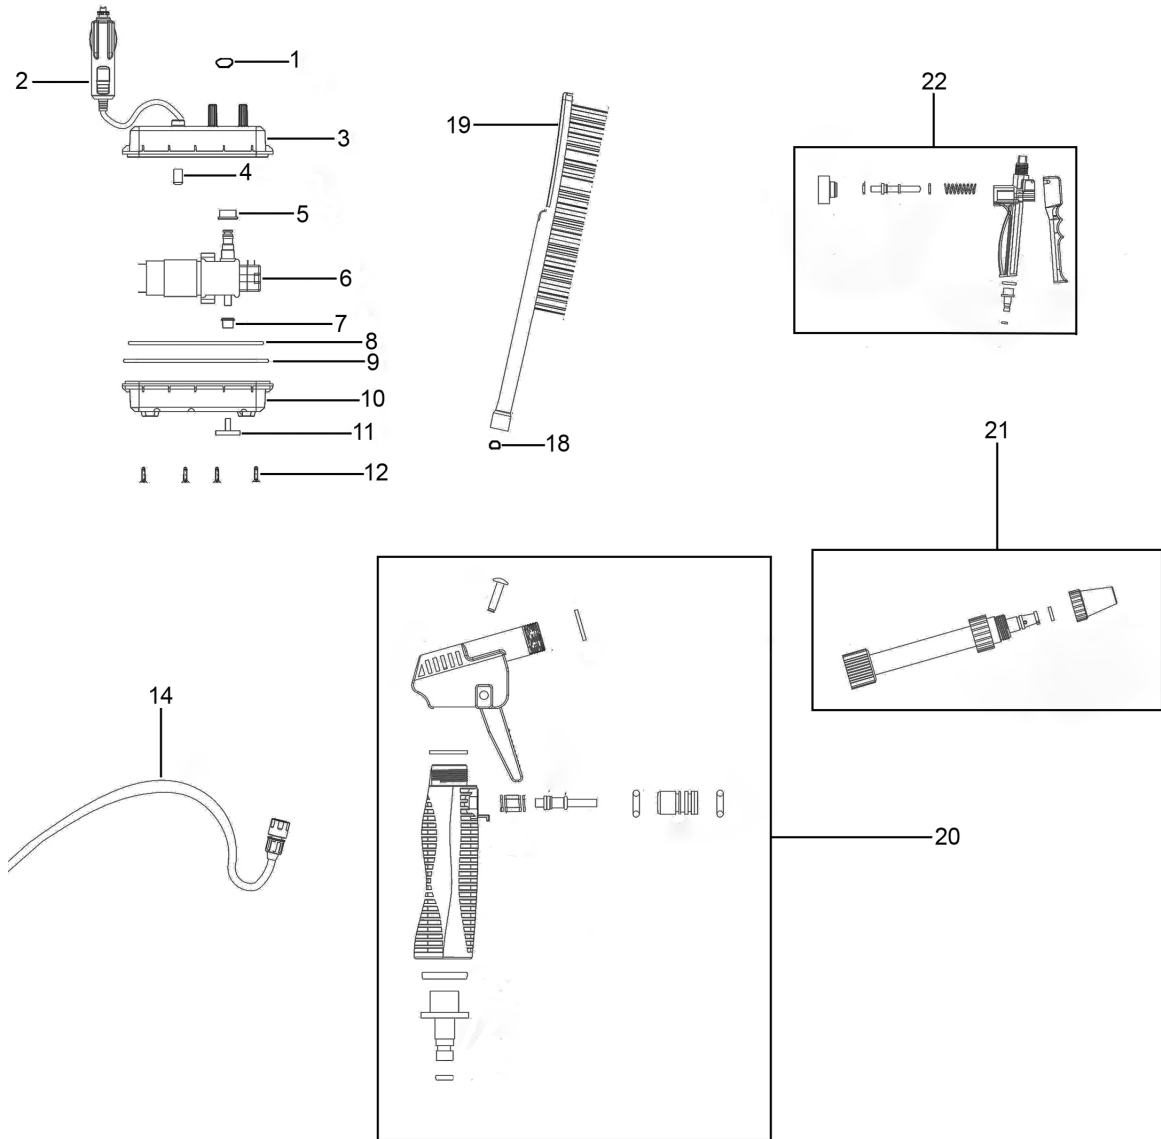

Parts Information:
Pressure Washer Submersible Pump 12V in Storage Case
Model No: PW12CC

Item	Part No.	Description
1	PW2012R.10	O-Ring
2	PW2512.13	Cigarette Lighter Cord
3	PW12CC.03	Pump Cover, Upper
4	PW12CC.04	Power Cord Sealing Ring
5	PW12CC.05	Seal, Water Pump (Large)
6	PW2012R.09	Water Pump
7	PW12CC.07	Seal, Water Pump (Small)
8	PW12CC.08	Gasket A
9	PW12CC.09	Gasket B
10	PW12CC.10	Pump Cover, Lower

Item	Part No.	Description
11	PW12CC.11	Filter Cover
12	PW12CC.12	Screw
14	PW12CC.ACC1	Hose
18	PW2512.18	O-Ring
19	PW2012R.ACC4	Brush
20	PW2512.ACC2	Gun Body Assembly
21	PW2012R.ACC2	Nozzle
22	PW2012R.ACC8	Brush Handle Assembly
--	PW12CC.ACC2	Filter (Not Shown)
--	PW2512.ACC1	Detergent Bottle (Not Shown)