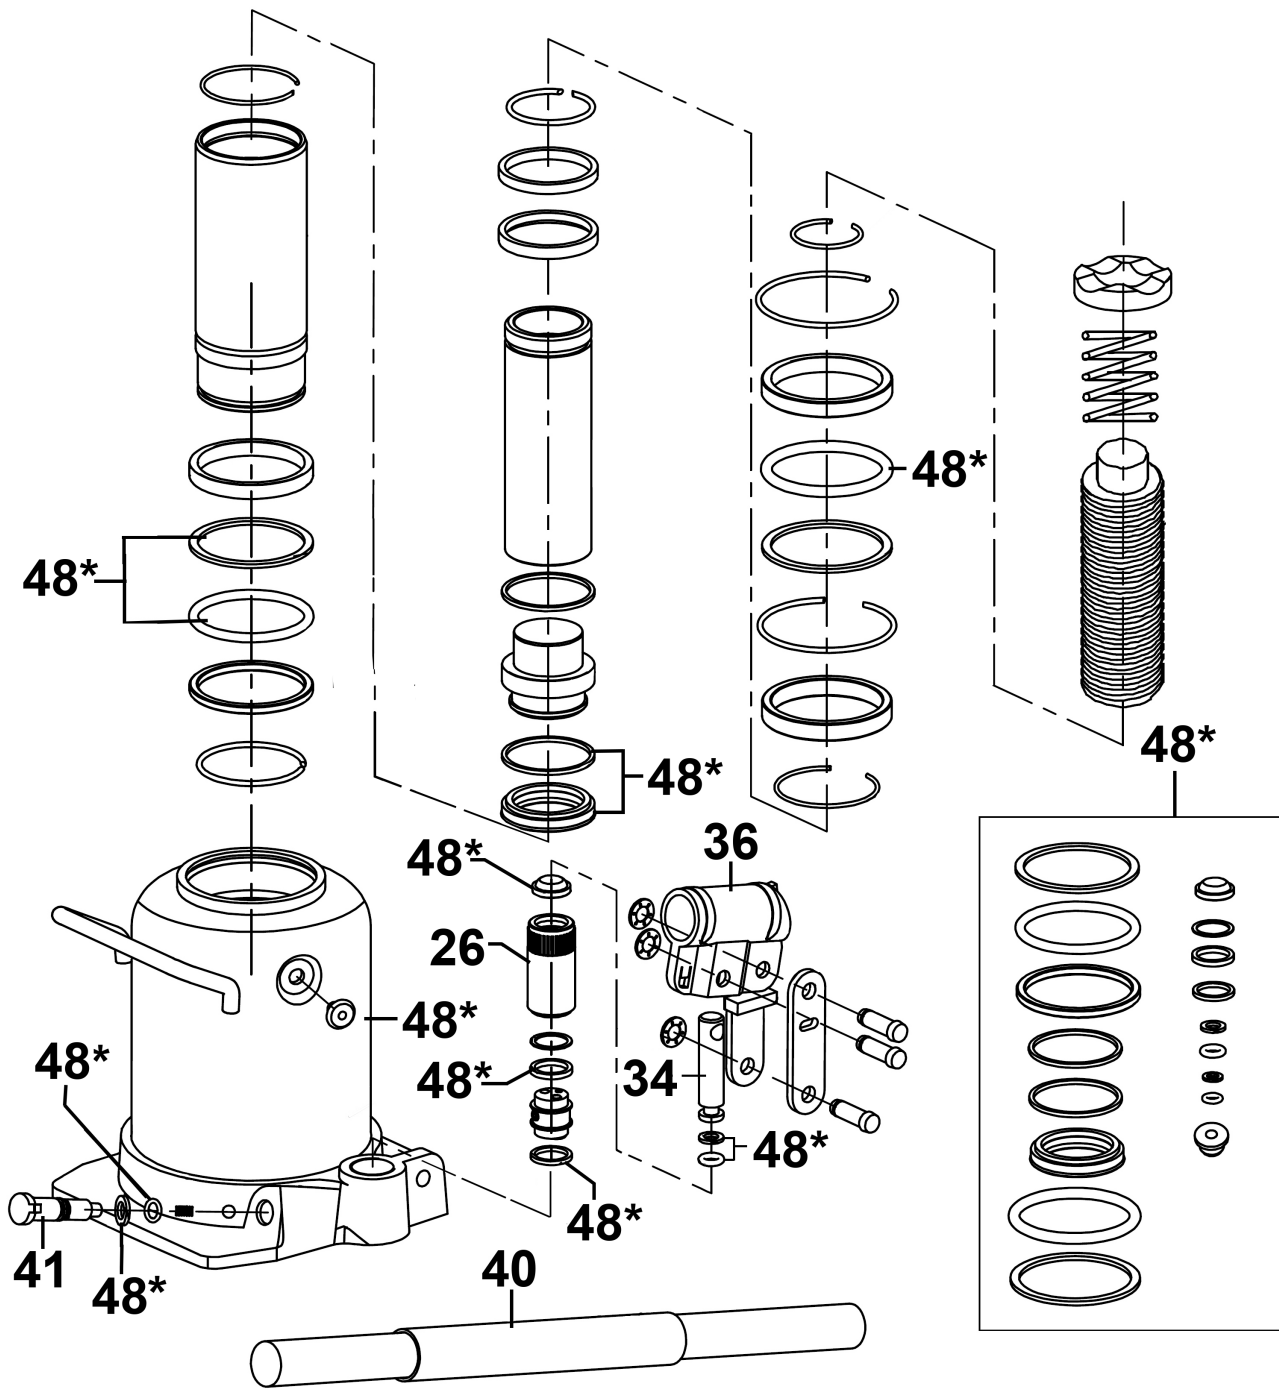

Parts Information:
**Premier Telescopic Bottle Jack 10tonne &
 Premier Telescopic Bottle Jack 12tonne
 Model No: PTBJ10S & PTBJ12S**

Item	Part No.	Description
26	PTBJ12S-26	Pump Cylinder
34	PTBJ12S-34	Piston Pump Pin
36	PTBJ12S-36	Handle Socket
40	PTBJ10S-40	Pumping Handle For PTBJ10S

Item	Part No.	Description
40	PTBJ12S-40	Pumping Handle For PTBJ12S
41	PTBJ12S-41	Release Valve
48*	PTBJ12S-48	Set Kit for PTBJ12S

NOTE: It is our policy to continually improve products and as such we reserve the right to alter data, specifications and component parts without prior notice. There may be alternative versions of this product, please contact us should you require this information.