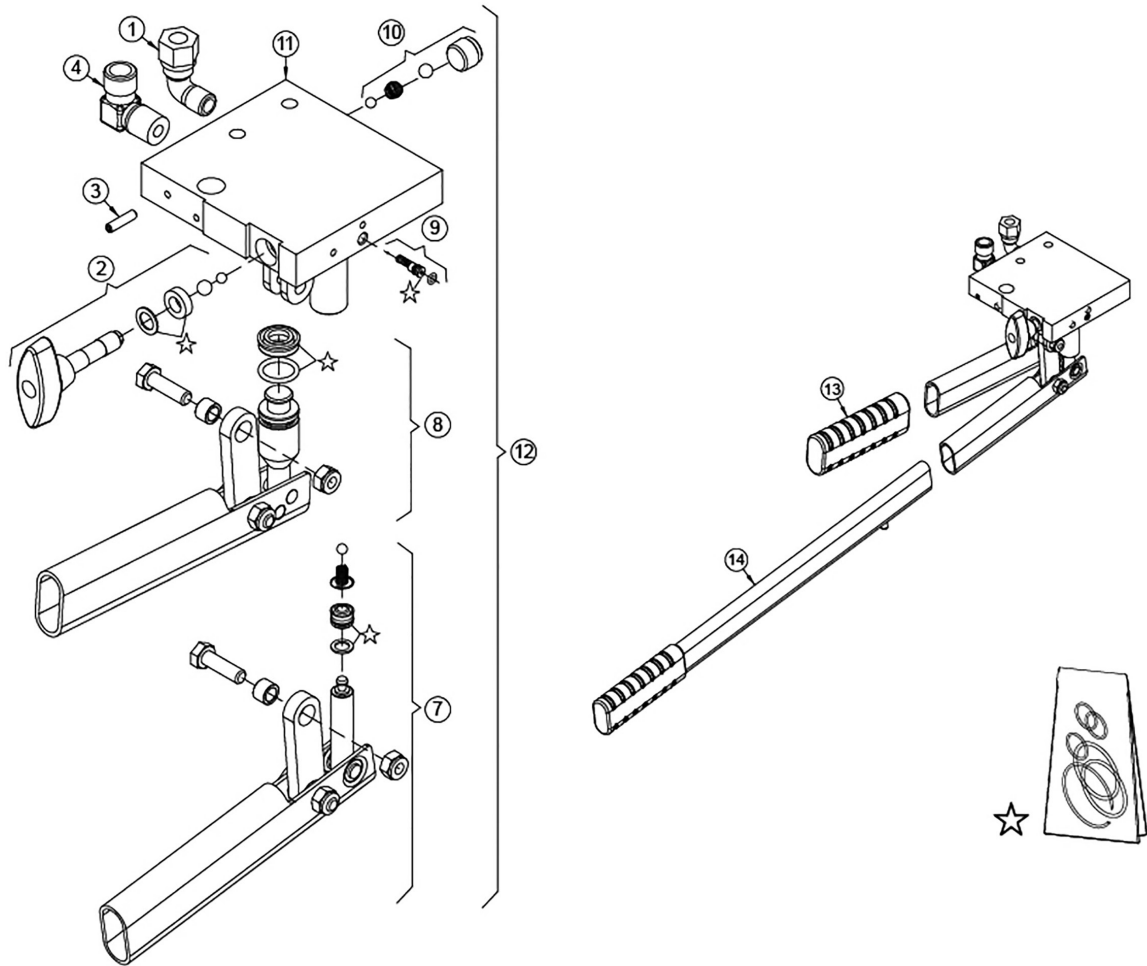

## PUMP PARTS

Item	Part No.	Description
1	M0407000003	Connector 'U'
2	BM04-C11M	Release Knob Ass'y
3	M0401000115	Pin
4	M0407000004	Elbow Connector
7	M0217000052	Pumping Handle (Short)
8	M0217000053	Pumping Handle Complete (Short)
9	M0999000004	Safety Valve Ass'y