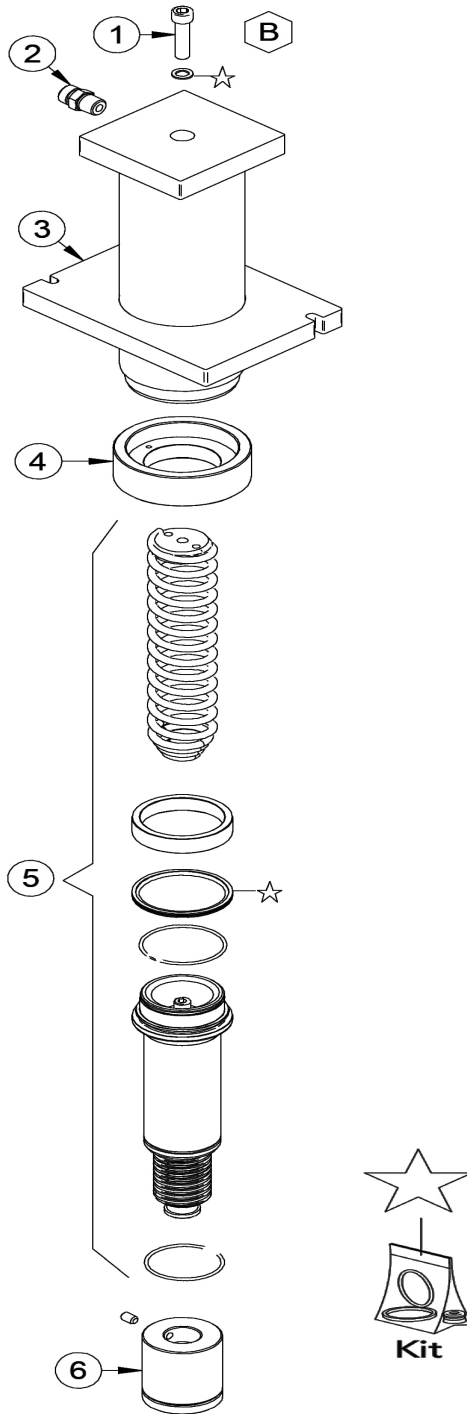

Parts Information:  
**Premier Hydraulic Press 30tonne Floor  
 Type  
 Model No: PPF30**

Item	Part No.	Description
1	M0204000058	Frame For PPF20 & PPF30
2	M0207000002	Frame Foot
3	M0299000349	Table
4	M0299000350	Table Support Pin (Red)
5	M0299000360	Table Grip (Red)
6	M0299000347	V-Block
7	M0299000418	V-Block End Cover (Black)
8	M0316000063	Bottom Tray (Red)
9	M01080049	Ram Ass'y for PPF30

Item	Part No.	Description
10	M0209000003	Oil Tank
11	M01090015	Pump Ass'y for PPF20 & PPF30
12	M0299000359	Side Cover
13	A-5601-30	Pressure Gauge 30 tonne For PPF20 (btm fitting)
15	M0299000556	Oil Tank/Pump Ass'y Hose
16	M0299000602	Gauge Hose
20	M0218000061	Pumping Handle (Red)
21	M0316000176	Pumping Handle Grip

# RAM PARTS

Item	Part No.	Description
1	CMK-15/1383	Screw
2	KCK-15-2121	Connector
3	M0203000138	Cylinder Casing
4	M0303000153	Guide Ring

Item	Part No.	Description
5	M0211000051	Ram
6	KCK30A-C17M	Ram Head
--	M0908000004	Repair Kit For Ram

## PUMP PARTS

Item	Part No.	Description
1	M0407000003	Connector 'U'
2	BM04-C11M	Release Knob Ass'y
3	M0401000115	Pin
4	M0407000004	Elbow Connector
7	M0217000052	Pumping Handle (Short)
8	M0217000053	Pumping Handle Complete (Short)
9	M0999000004	Safety Valve Ass'y