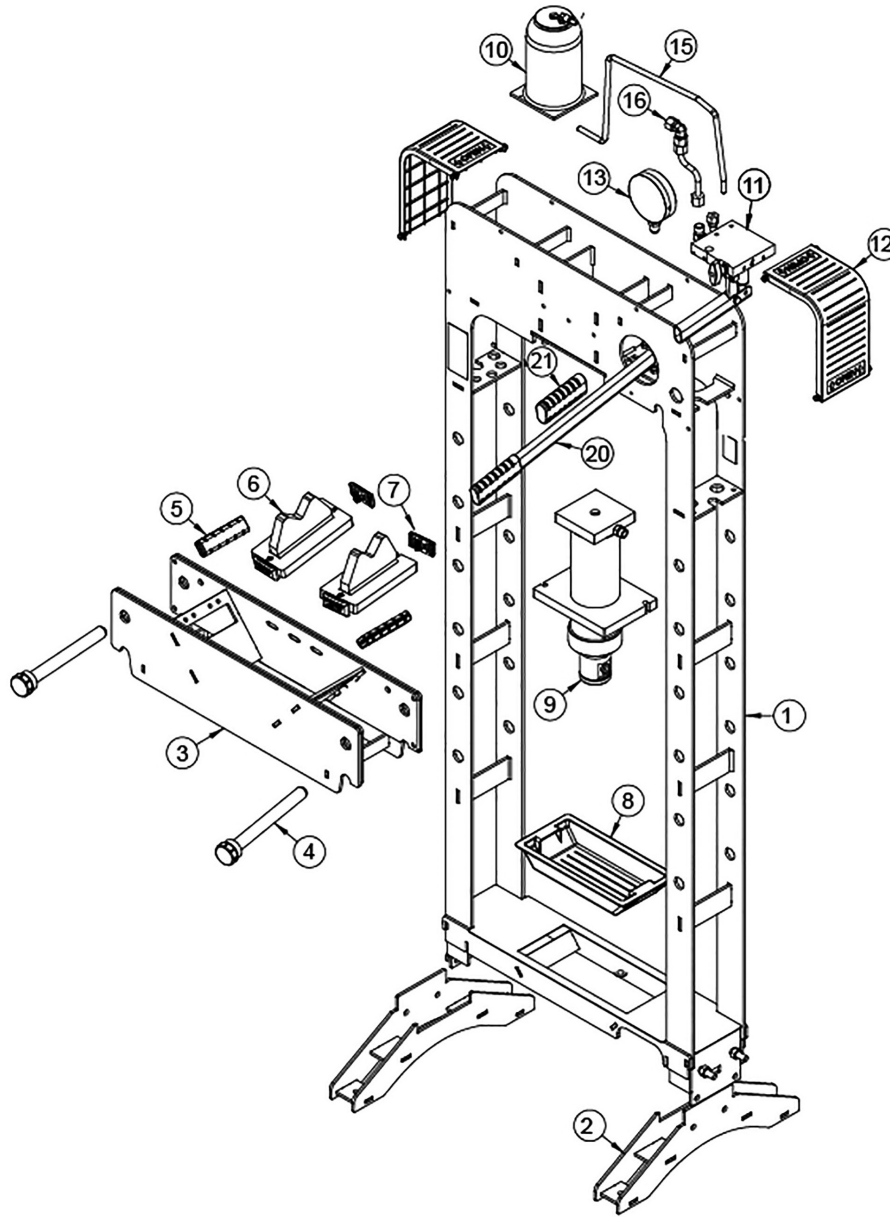

Parts Information:  
**Premier Hydraulic Press 30tonne Floor  
 Type  
 Model No: PPF30**

Item	Part No.	Description
1	M0204000058	Frame For PPF20 & PPF30
2	M0207000002	Frame Foot
3	M0299000349	Table
4	M0299000350	Table Support Pin (Red)
5	M0299000360	Table Grip (Red)
6	M0299000347	V-Block
7	M0299000418	V-Block End Cover (Black)
8	M0316000063	Bottom Tray (Red)
9	M01080049	Ram Ass'y for PPF30

Item	Part No.	Description
10	M0209000003	Oil Tank
11	M01090015	Pump Ass'y for PPF20 & PPF30
12	M0299000359	Side Cover
13	A-5601-30	Pressure Gauge 30 tonne For PPF20 (btm fitting)
15	M0299000556	Oil Tank/Pump Ass'y Hose
16	M0299000602	Gauge Hose
20	M0218000061	Pumping Handle (Red)
21	M0316000176	Pumping Handle Grip

Parts Information:  
**Premier Hydraulic Press 30tonne Floor  
Type  
Model No: PPF30**

# RAM PARTS

Item	Part No.	Description
1	CMK-15/1383	Screw
2	KCK-15-2121	Connector
3	M0203000138	Cylinder Casing
4	M0303000153	Guide Ring

Item	Part No.	Description
5	M0211000051	Ram
6	KCK30A-C17M	Ram Head
--	M0908000004	Repair Kit For Ram